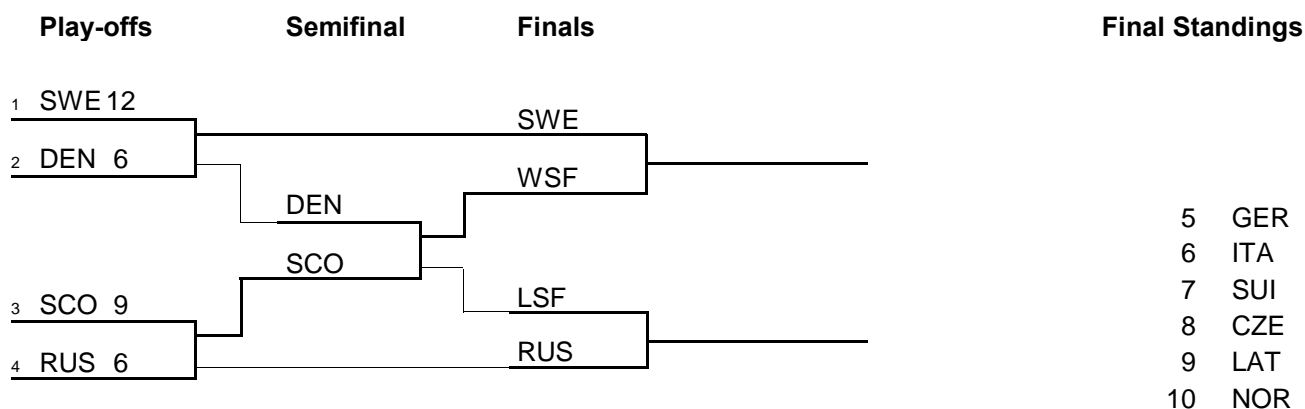

SESSION RESULTS AND STANDINGS

THU 8 DEC 2011 / JEU 8 DÉC 2011 START TIME / DÉBUT 20:30

Sheet	Round	Team	LSFE	1	2	3	4	5	6	7	8	9	10	Extra	Ends	Total
B	10	SWE - Sweden	*	3	0	2	0	4	0	3	0	X	X			12
	10	DEN - Denmark		0	1	0	2	0	1	0	2	X	X			6
E	11	RUS - Russia		0	0	1	0	3	0	0	1	0	1	0		6
	10	SCO - Scotland	*	0	2	0	2	0	1	1	0	0	0	3		9

Championship Bracket

LEGEND

LSF Loser of semifinal

LSFE (*) Last stone first end

WSF Winner of semifinal

X Unplayed/unfinished end due to concession