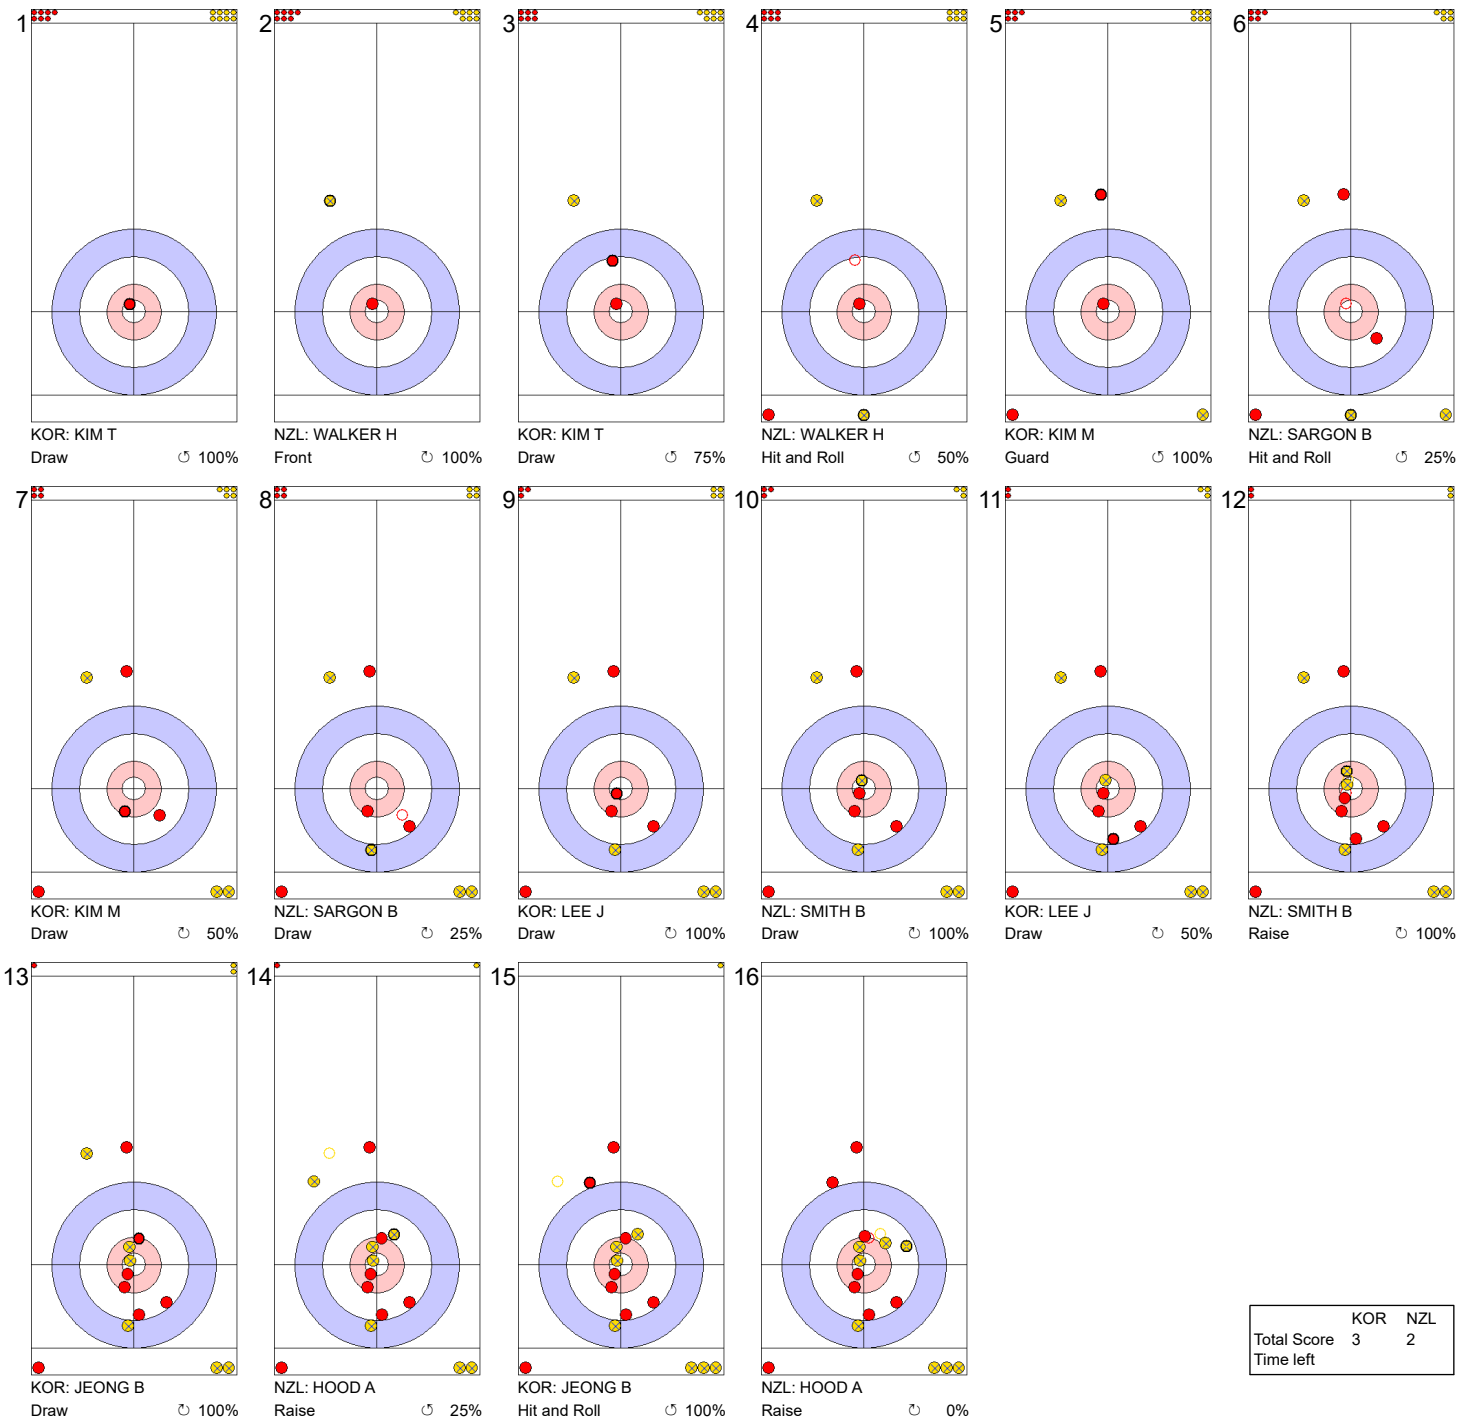

SAT 1 APR 2023  
 Start Time 14:00

Round Robin Session 1 - Sheet B

**Game - Shot by Shot**

**Legend:**  
 ↻ Clockwise      ↺ Counter-clockwise      - Not considered

SAT 1 APR 2023  
 Start Time 14:00

Round Robin Session 1 - Sheet B

**Game - Shot by Shot**

**Legend:**  
 ↻ Clockwise      ↺ Counter-clockwise      - Not considered

SAT 1 APR 2023  
 Start Time 14:00

Round Robin Session 1 - Sheet B

**Game - Shot by Shot**

**End 6**   **KOR - Korea**   **3 + 0 (this end) = 3**   **NZL - New Zealand**   **1 + 1 (this end) = 2**

**Legend:**  
 ↻ Clockwise      ↺ Counter-clockwise      - Not considered

SAT 1 APR 2023  
 Start Time 14:00

Round Robin Session 1 - Sheet B

**Game - Shot by Shot**

**Legend:**  
 ↻ Clockwise      ↺ Counter-clockwise      - Not considered

SAT 1 APR 2023  
 Start Time 14:00

Round Robin Session 1 - Sheet B

**Game - Shot by Shot**

**Legend:**  
 ↻ Clockwise      ↺ Counter-clockwise      - Not considered