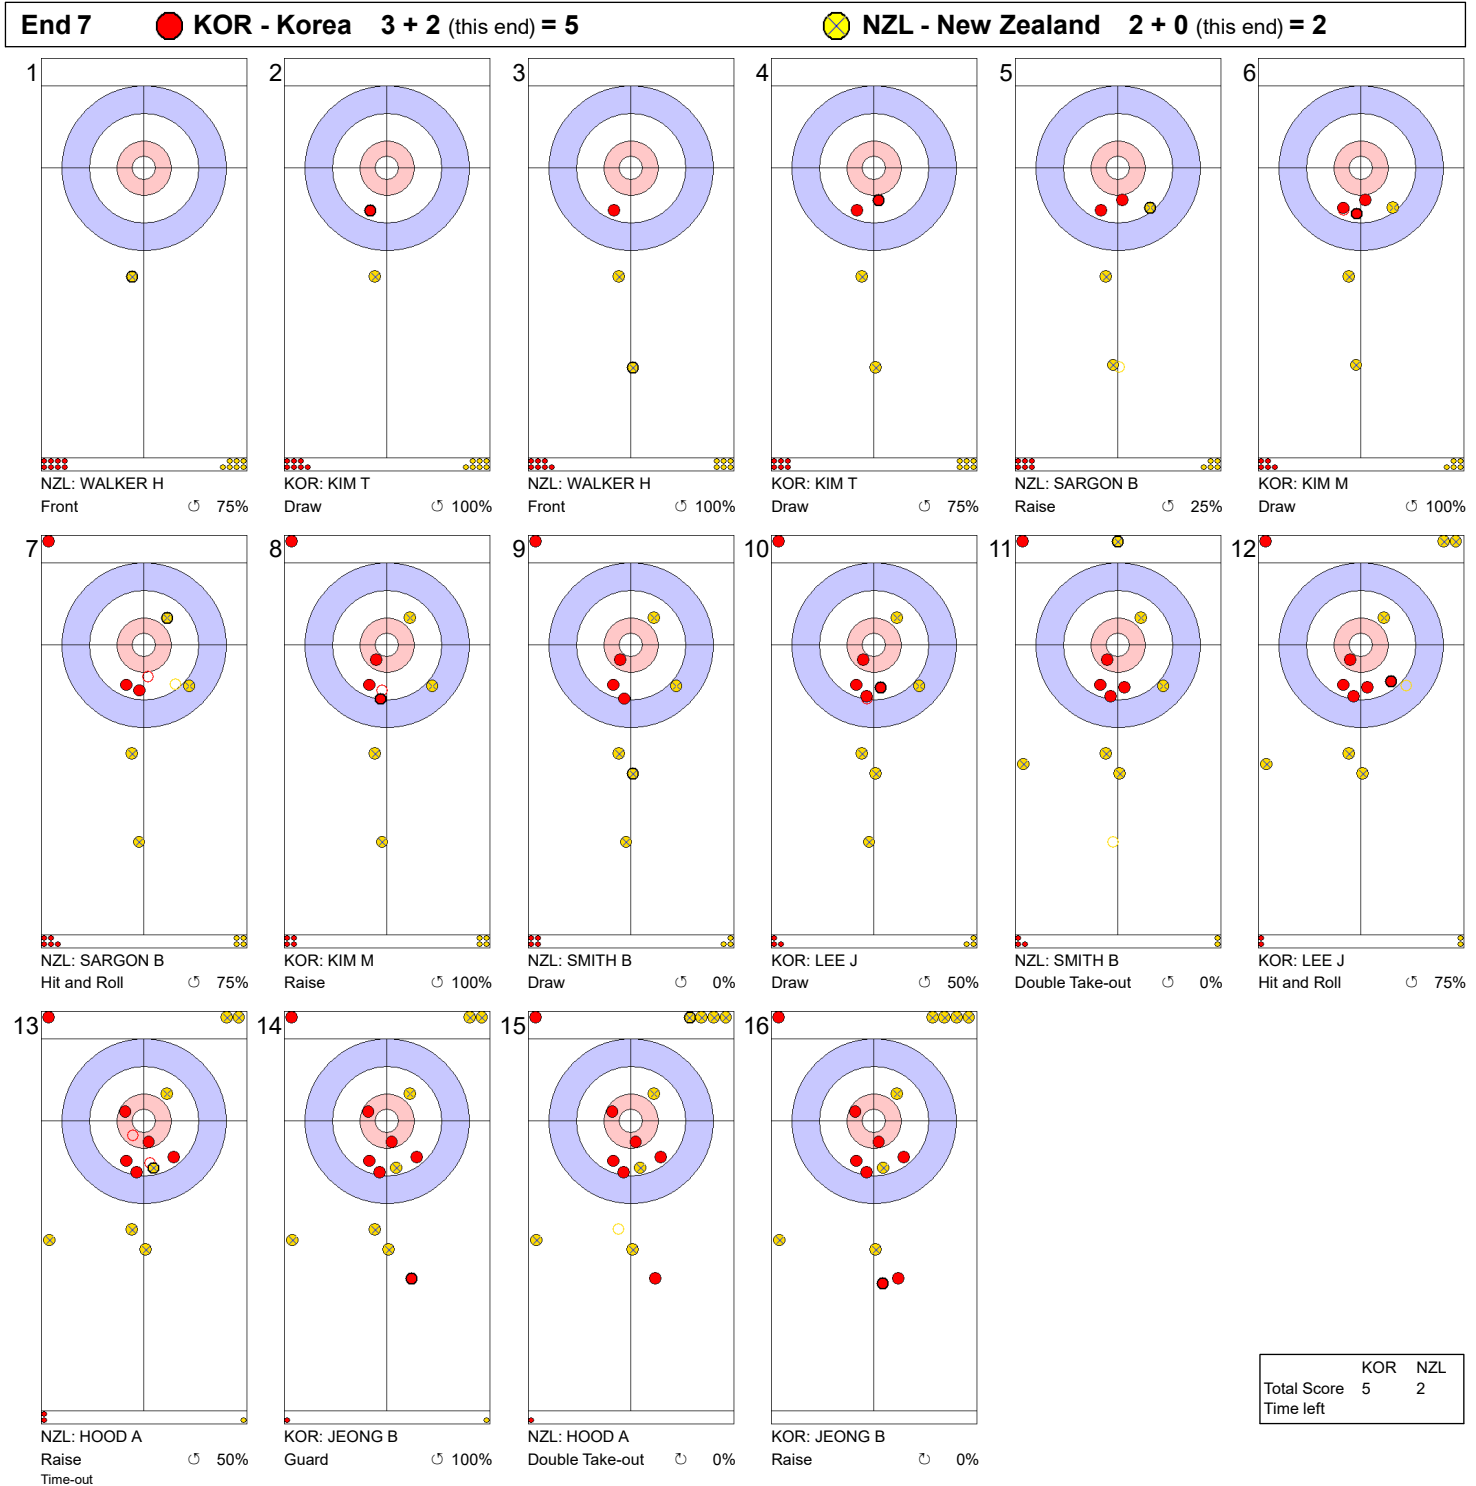

SAT 1 APR 2023  
 Start Time 14:00

Round Robin Session 1 - Sheet B

**Game - Shot by Shot**

**Legend:**  
 ↻ Clockwise      ↺ Counter-clockwise      - Not considered

SAT 1 APR 2023  
 Start Time 14:00

Round Robin Session 1 - Sheet B

**Game - Shot by Shot**

**Legend:**  
 ↻ Clockwise      ↺ Counter-clockwise      - Not considered

SAT 1 APR 2023  
 Start Time 14:00

Round Robin Session 1 - Sheet B

**Game - Shot by Shot**

**End 6**   **KOR - Korea**   **3 + 0 (this end) = 3**   **NZL - New Zealand**   **1 + 1 (this end) = 2**

**Legend:**  
 ↻ Clockwise      ↺ Counter-clockwise      - Not considered

SAT 1 APR 2023  
 Start Time 14:00

Round Robin Session 1 - Sheet B

**Game - Shot by Shot**

**Legend:**  
 ↻ Clockwise      ↺ Counter-clockwise      - Not considered

SAT 1 APR 2023  
 Start Time 14:00

Round Robin Session 1 - Sheet B

**Game - Shot by Shot**

**Legend:**  
 ↻ Clockwise      ↺ Counter-clockwise      - Not considered