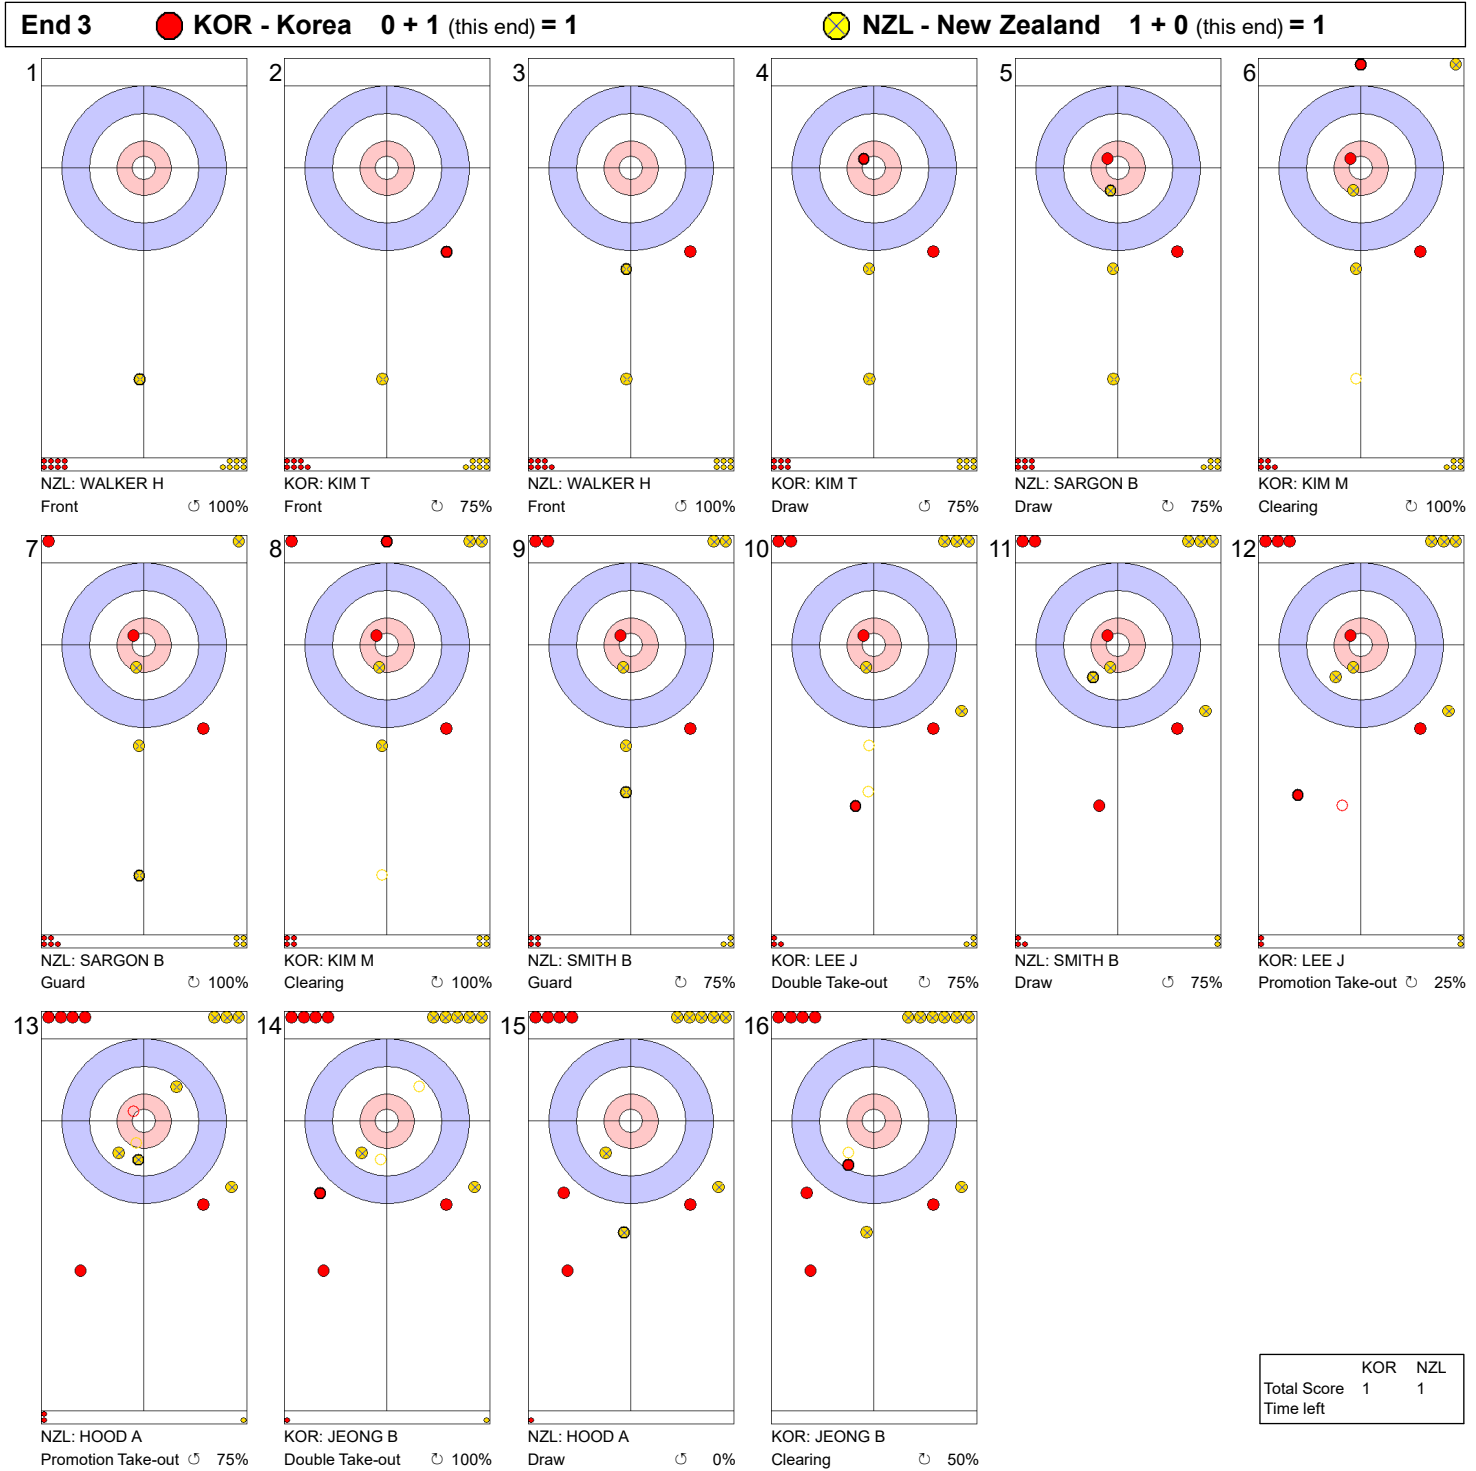

SAT 1 APR 2023  
 Start Time 14:00

Round Robin Session 1 - Sheet B

**Game - Shot by Shot**

**Legend:**  
 ↻ Clockwise      ↺ Counter-clockwise      - Not considered

SAT 1 APR 2023  
 Start Time 14:00

Round Robin Session 1 - Sheet B

**Game - Shot by Shot**

**Legend:**  
 ↻ Clockwise      ↺ Counter-clockwise      - Not considered

SAT 1 APR 2023  
 Start Time 14:00

Round Robin Session 1 - Sheet B

**Game - Shot by Shot**

**Legend:**  
 ↻ Clockwise      ↺ Counter-clockwise      - Not considered

**Game - Shot by Shot**

**Legend:**  
 ↻ Clockwise      ↺ Counter-clockwise      - Not considered

SAT 1 APR 2023  
 Start Time 14:00

Round Robin Session 1 - Sheet B

**Game - Shot by Shot**

**End 6**   **KOR - Korea**   **3 + 0 (this end) = 3**   **NZL - New Zealand**   **1 + 1 (this end) = 2**