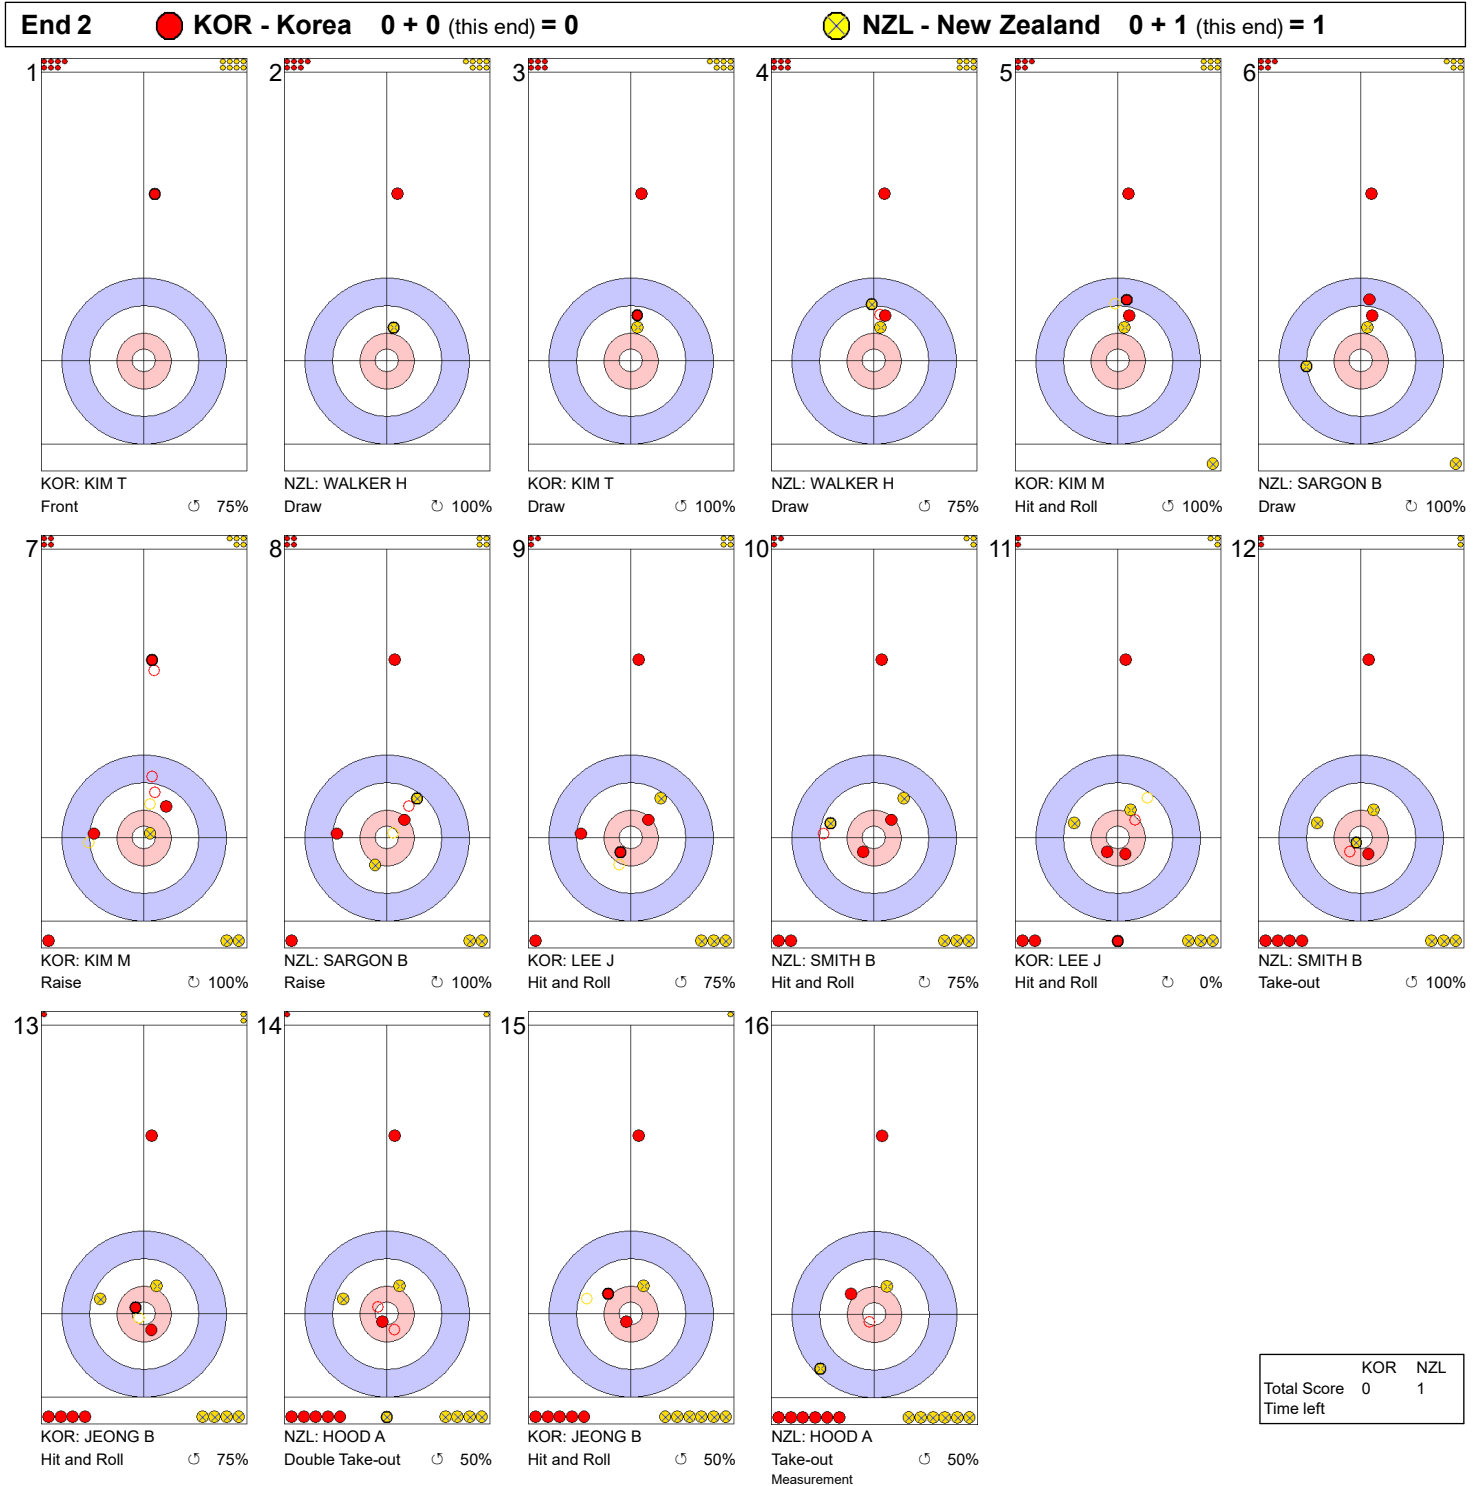

SAT 1 APR 2023  
 Start Time 14:00

Round Robin Session 1 - Sheet B

**Game - Shot by Shot**

**Legend:**  
 ↻ Clockwise      ↺ Counter-clockwise      - Not considered

SAT 1 APR 2023  
 Start Time 14:00

Round Robin Session 1 - Sheet B

**Game - Shot by Shot**

**Legend:**  
 ↻ Clockwise      ↺ Counter-clockwise      - Not considered

SAT 1 APR 2023  
 Start Time 14:00

Round Robin Session 1 - Sheet B

**Game - Shot by Shot**

**Legend:**  
 ↻ Clockwise      ↺ Counter-clockwise      - Not considered

SAT 1 APR 2023  
 Start Time 14:00

Round Robin Session 1 - Sheet B

**Game - Shot by Shot**

**Legend:**  
 ↻ Clockwise      ↺ Counter-clockwise      - Not considered