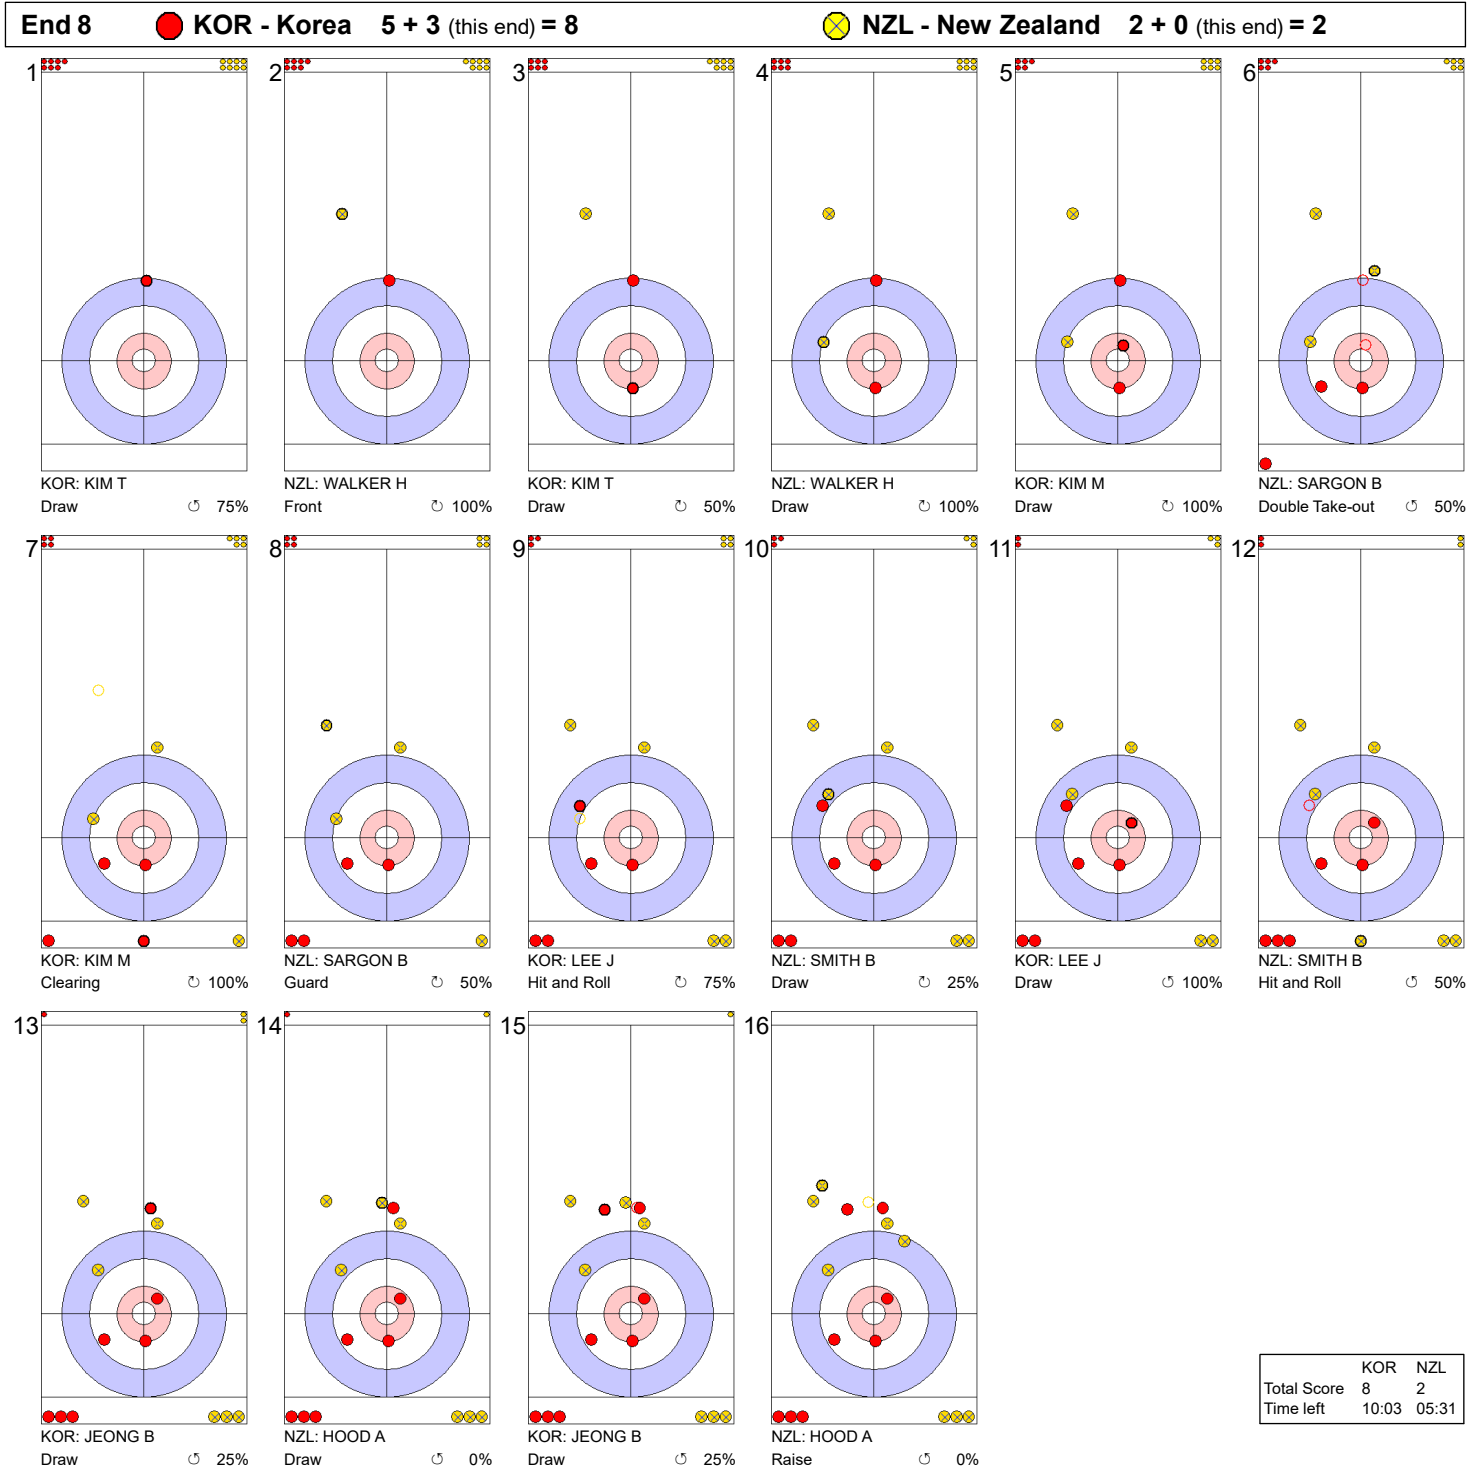

SAT 1 APR 2023  
 Start Time 14:00

Round Robin Session 1 - Sheet B

**Game - Shot by Shot**

**Legend:**  
 ↻ Clockwise      ↺ Counter-clockwise      - Not considered

SAT 1 APR 2023  
 Start Time 14:00

Round Robin Session 1 - Sheet B

**Game - Shot by Shot**

**Legend:**  
 ↻ Clockwise      ↺ Counter-clockwise      - Not considered

SAT 1 APR 2023  
 Start Time 14:00

Round Robin Session 1 - Sheet B

**Game - Shot by Shot**

**End 6**   **KOR - Korea**   **3 + 0 (this end) = 3**   **NZL - New Zealand**   **1 + 1 (this end) = 2**

**Legend:**  
 ↻ Clockwise      ↺ Counter-clockwise      - Not considered

SAT 1 APR 2023  
 Start Time 14:00

Round Robin Session 1 - Sheet B

**Game - Shot by Shot**

**Legend:**  
 ↻ Clockwise      ↺ Counter-clockwise      - Not considered

SAT 1 APR 2023  
 Start Time 14:00

Round Robin Session 1 - Sheet B

**Game - Shot by Shot**

**Legend:**  
 ↻ Clockwise      ↺ Counter-clockwise      - Not considered