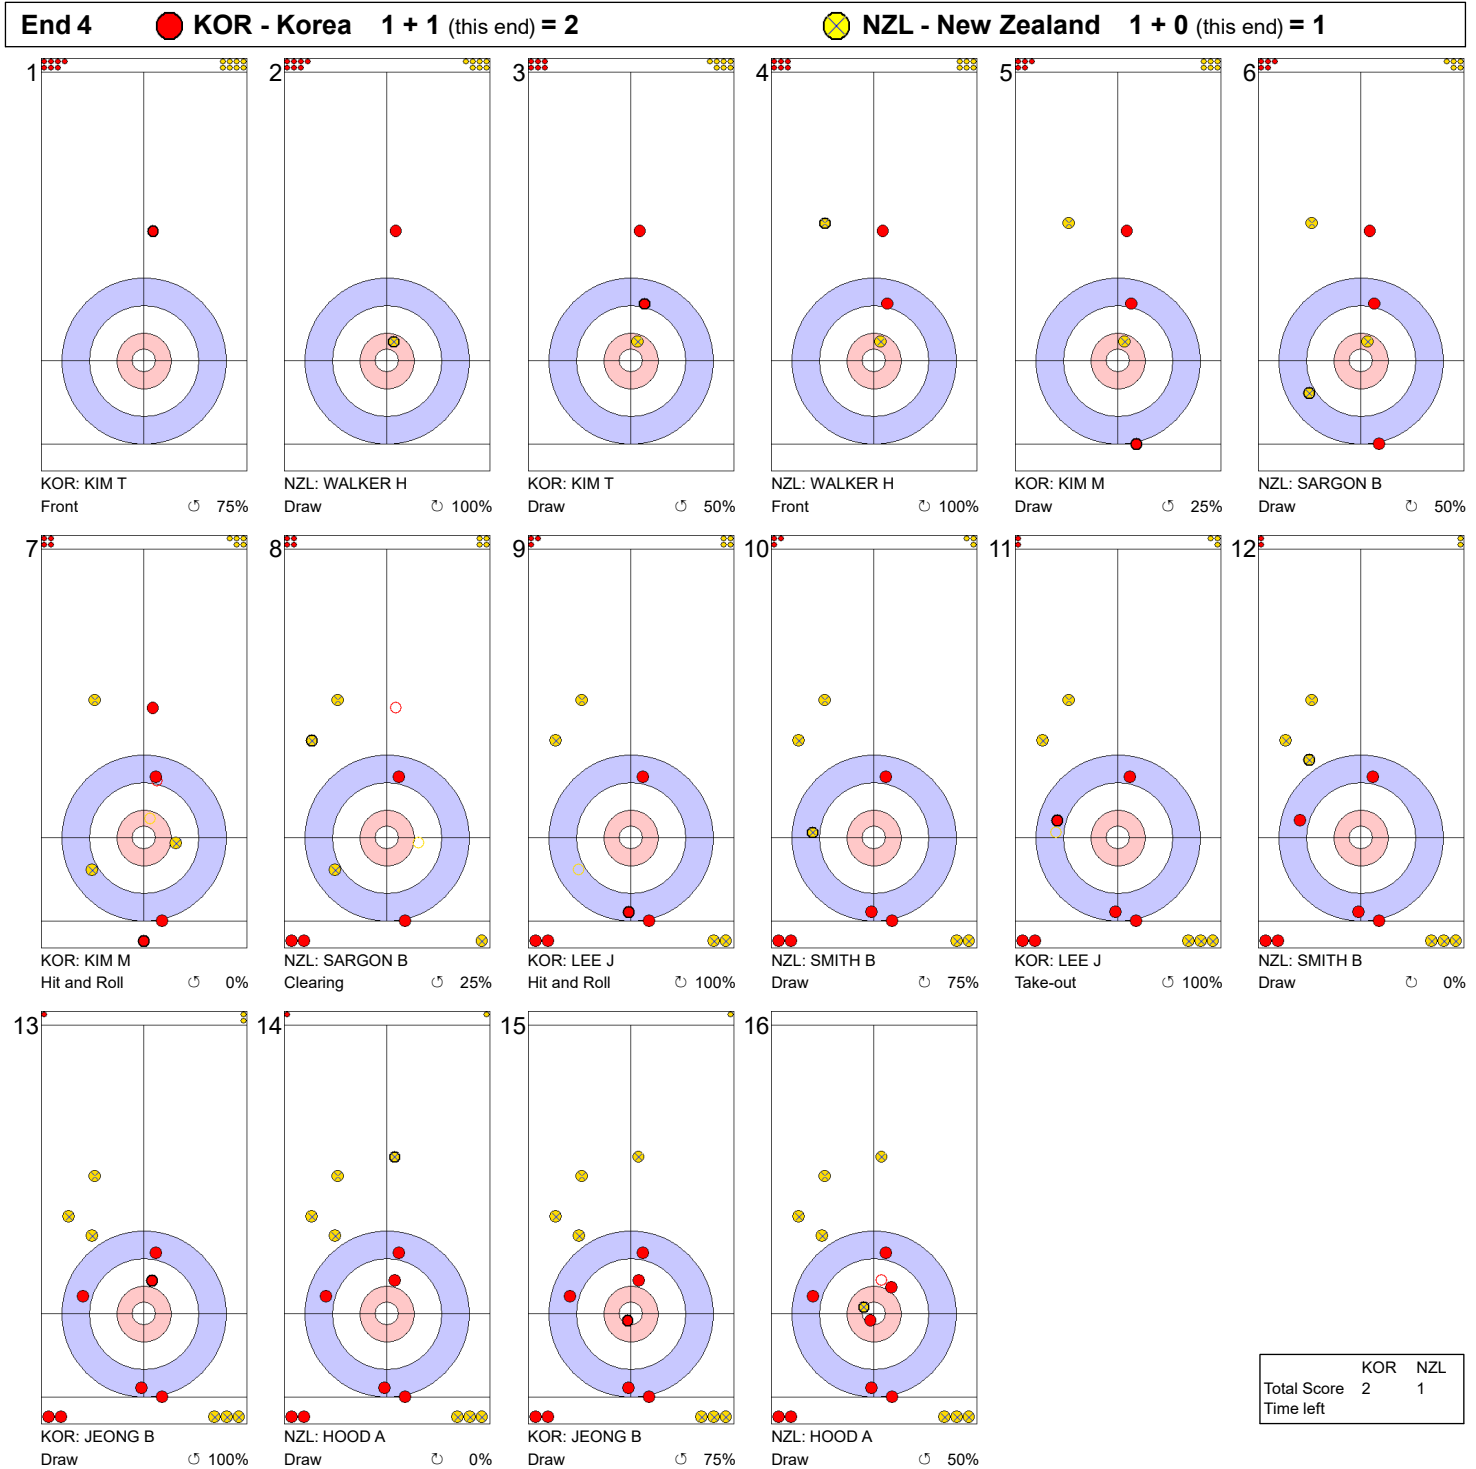

SAT 1 APR 2023  
 Start Time 14:00

Round Robin Session 1 - Sheet B

**Game - Shot by Shot**

**Legend:**  
 ↻ Clockwise      ↺ Counter-clockwise      - Not considered

SAT 1 APR 2023  
 Start Time 14:00

Round Robin Session 1 - Sheet B

**Game - Shot by Shot**

**Legend:**  
 ↻ Clockwise      ↺ Counter-clockwise      - Not considered

SAT 1 APR 2023  
 Start Time 14:00

Round Robin Session 1 - Sheet B

**Game - Shot by Shot**

**Legend:**  
 ↻ Clockwise      ↺ Counter-clockwise      - Not considered

**Game - Shot by Shot**

**Legend:**  
 ↻ Clockwise      ↺ Counter-clockwise      - Not considered

SAT 1 APR 2023  
 Start Time 14:00

Round Robin Session 1 - Sheet B

**Game - Shot by Shot**

**End 6**   **KOR - Korea**   **3 + 0 (this end) = 3**   **NZL - New Zealand**   **1 + 1 (this end) = 2**