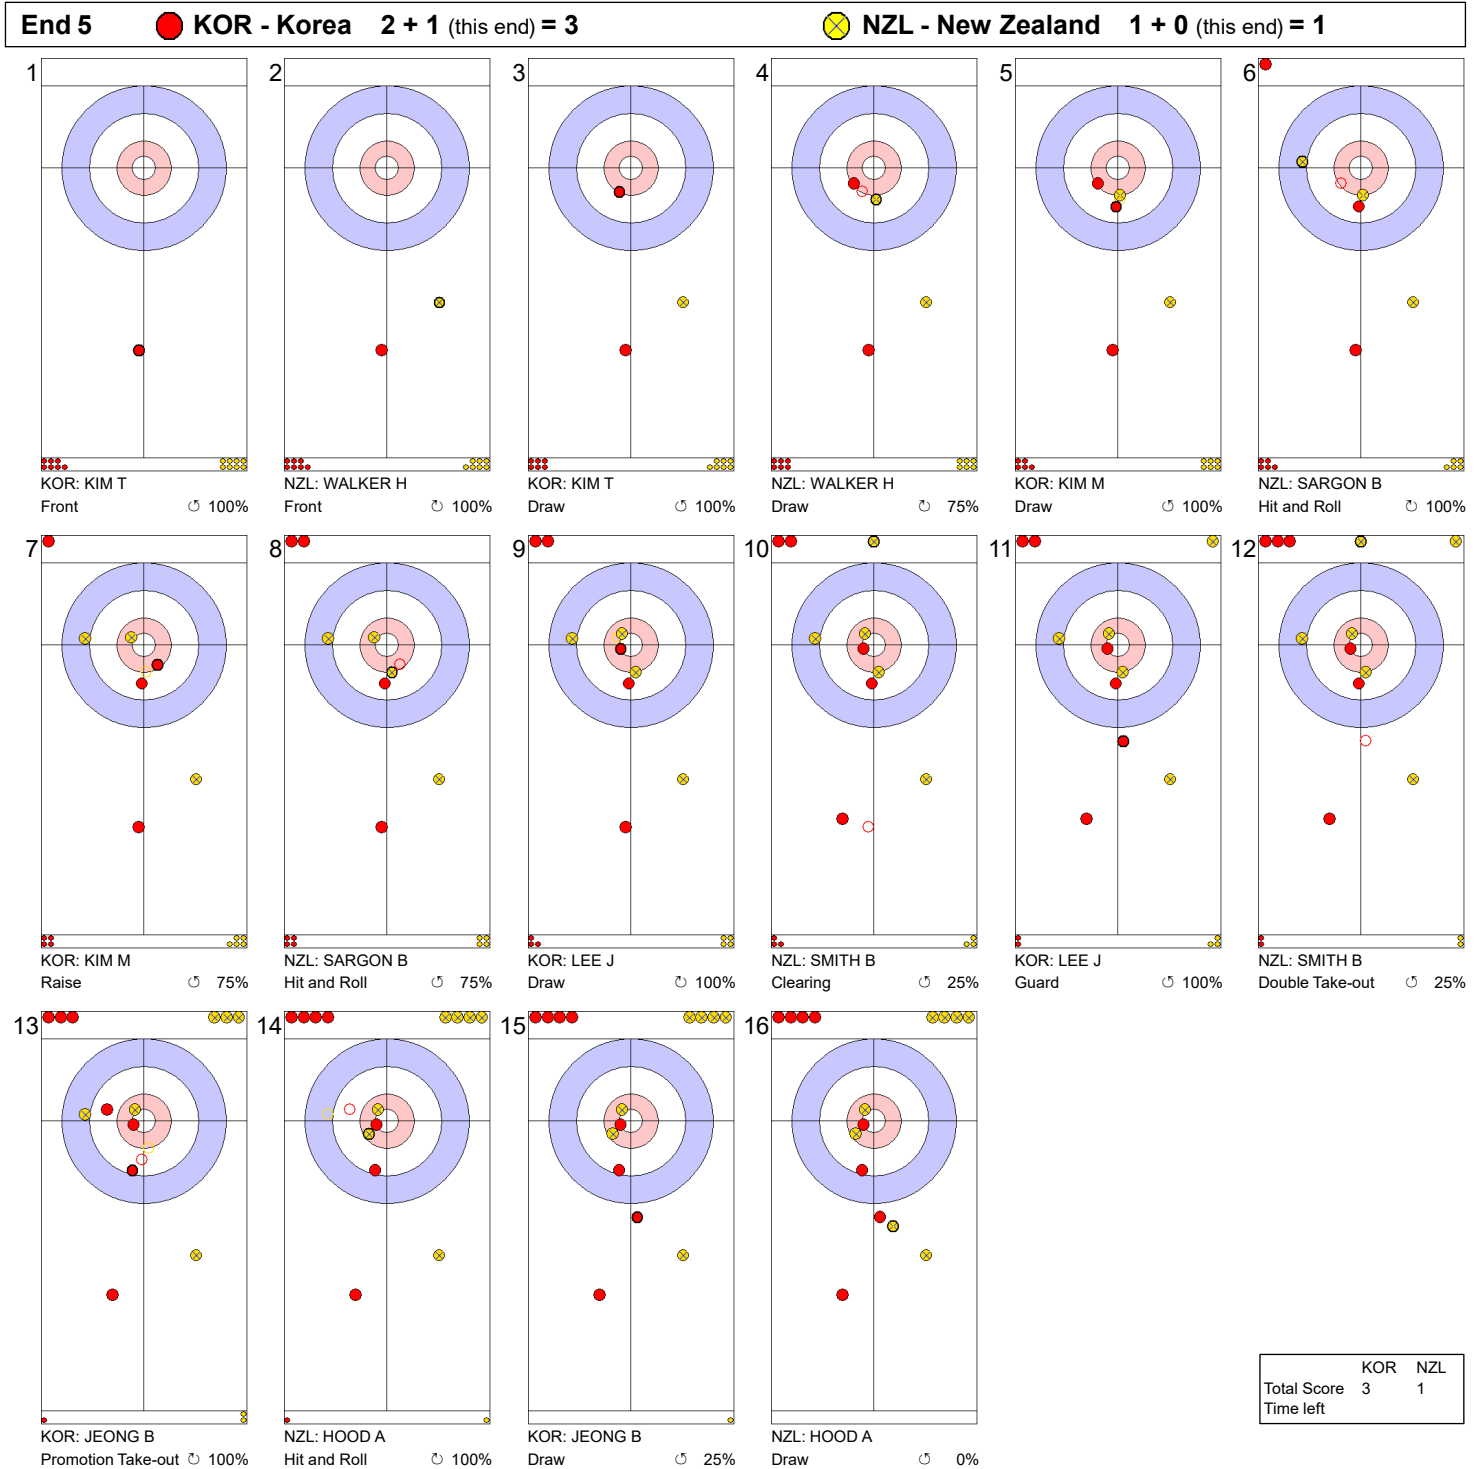

**Game - Shot by Shot**

**Legend:**  
 ↻ Clockwise      ↺ Counter-clockwise      - Not considered

SAT 1 APR 2023  
 Start Time 14:00

Round Robin Session 1 - Sheet B

**Game - Shot by Shot**

**Legend:**  
 ↻ Clockwise      ↺ Counter-clockwise      - Not considered

SAT 1 APR 2023  
 Start Time 14:00

Round Robin Session 1 - Sheet B

**Game - Shot by Shot**

**Legend:**  
 ↻ Clockwise      ↺ Counter-clockwise      - Not considered

SAT 1 APR 2023  
 Start Time 14:00

Round Robin Session 1 - Sheet B

**Game - Shot by Shot**

**Legend:**  
 ↻ Clockwise      ↺ Counter-clockwise      - Not considered

SAT 1 APR 2023  
 Start Time 14:00

Round Robin Session 1 - Sheet B

**Game - Shot by Shot**

**End 6**   **KOR - Korea**   **3 + 0 (this end) = 3**   **NZL - New Zealand**   **1 + 1 (this end) = 2**

**Legend:**  
 ↻ Clockwise      ↺ Counter-clockwise      - Not considered

SAT 1 APR 2023  
 Start Time 14:00

Round Robin Session 1 - Sheet B

**Game - Shot by Shot**

**Legend:**  
 ↻ Clockwise      ↺ Counter-clockwise      - Not considered