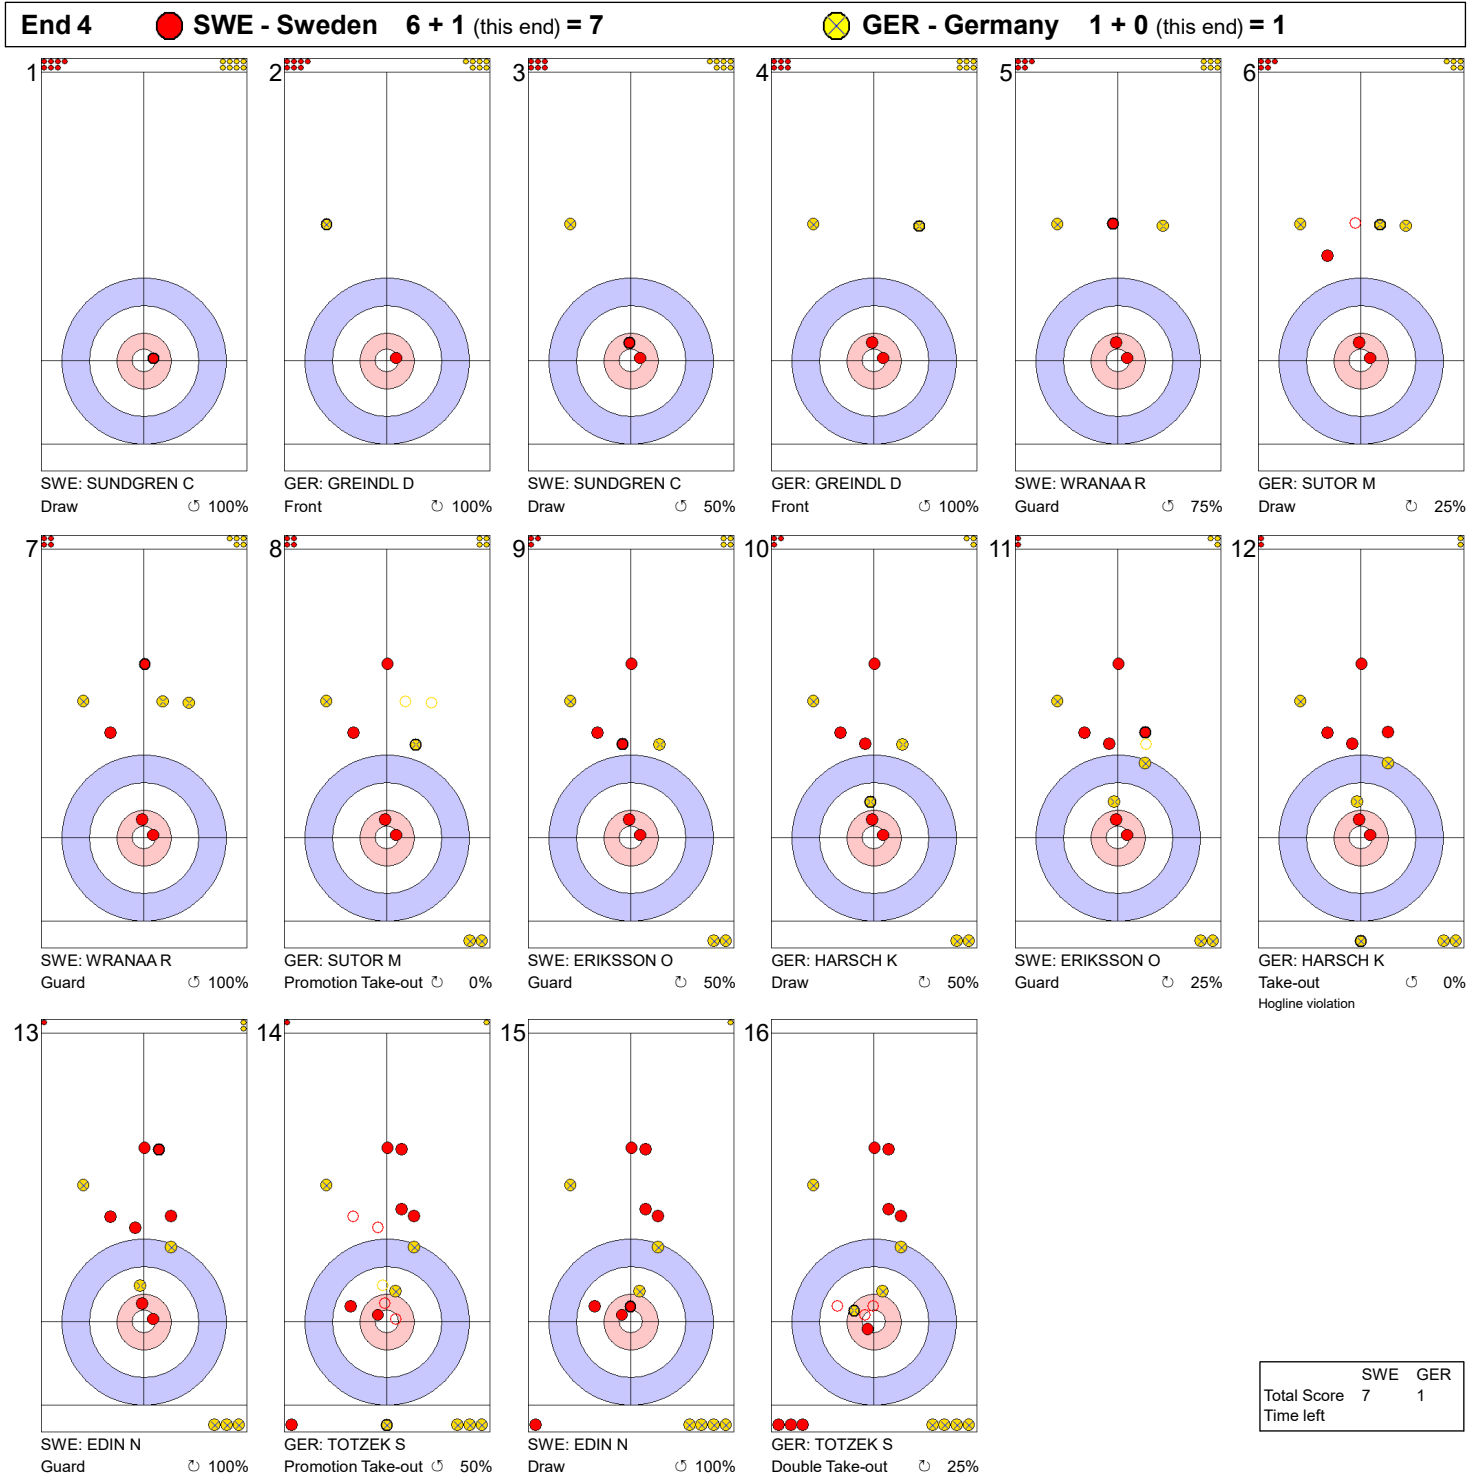

SAT 1 APR 2023
 Start Time 14:00

Round Robin Session 1 - Sheet C

Game - Shot by Shot

Legend:
 ↻ Clockwise ↺ Counter-clockwise - Not considered

SAT 1 APR 2023
 Start Time 14:00

Round Robin Session 1 - Sheet C

Game - Shot by Shot

Legend:
 ↻ Clockwise ↺ Counter-clockwise - Not considered

SAT 1 APR 2023
 Start Time 14:00

Round Robin Session 1 - Sheet C

Game - Shot by Shot

Legend:
 ↻ Clockwise ↺ Counter-clockwise - Not considered