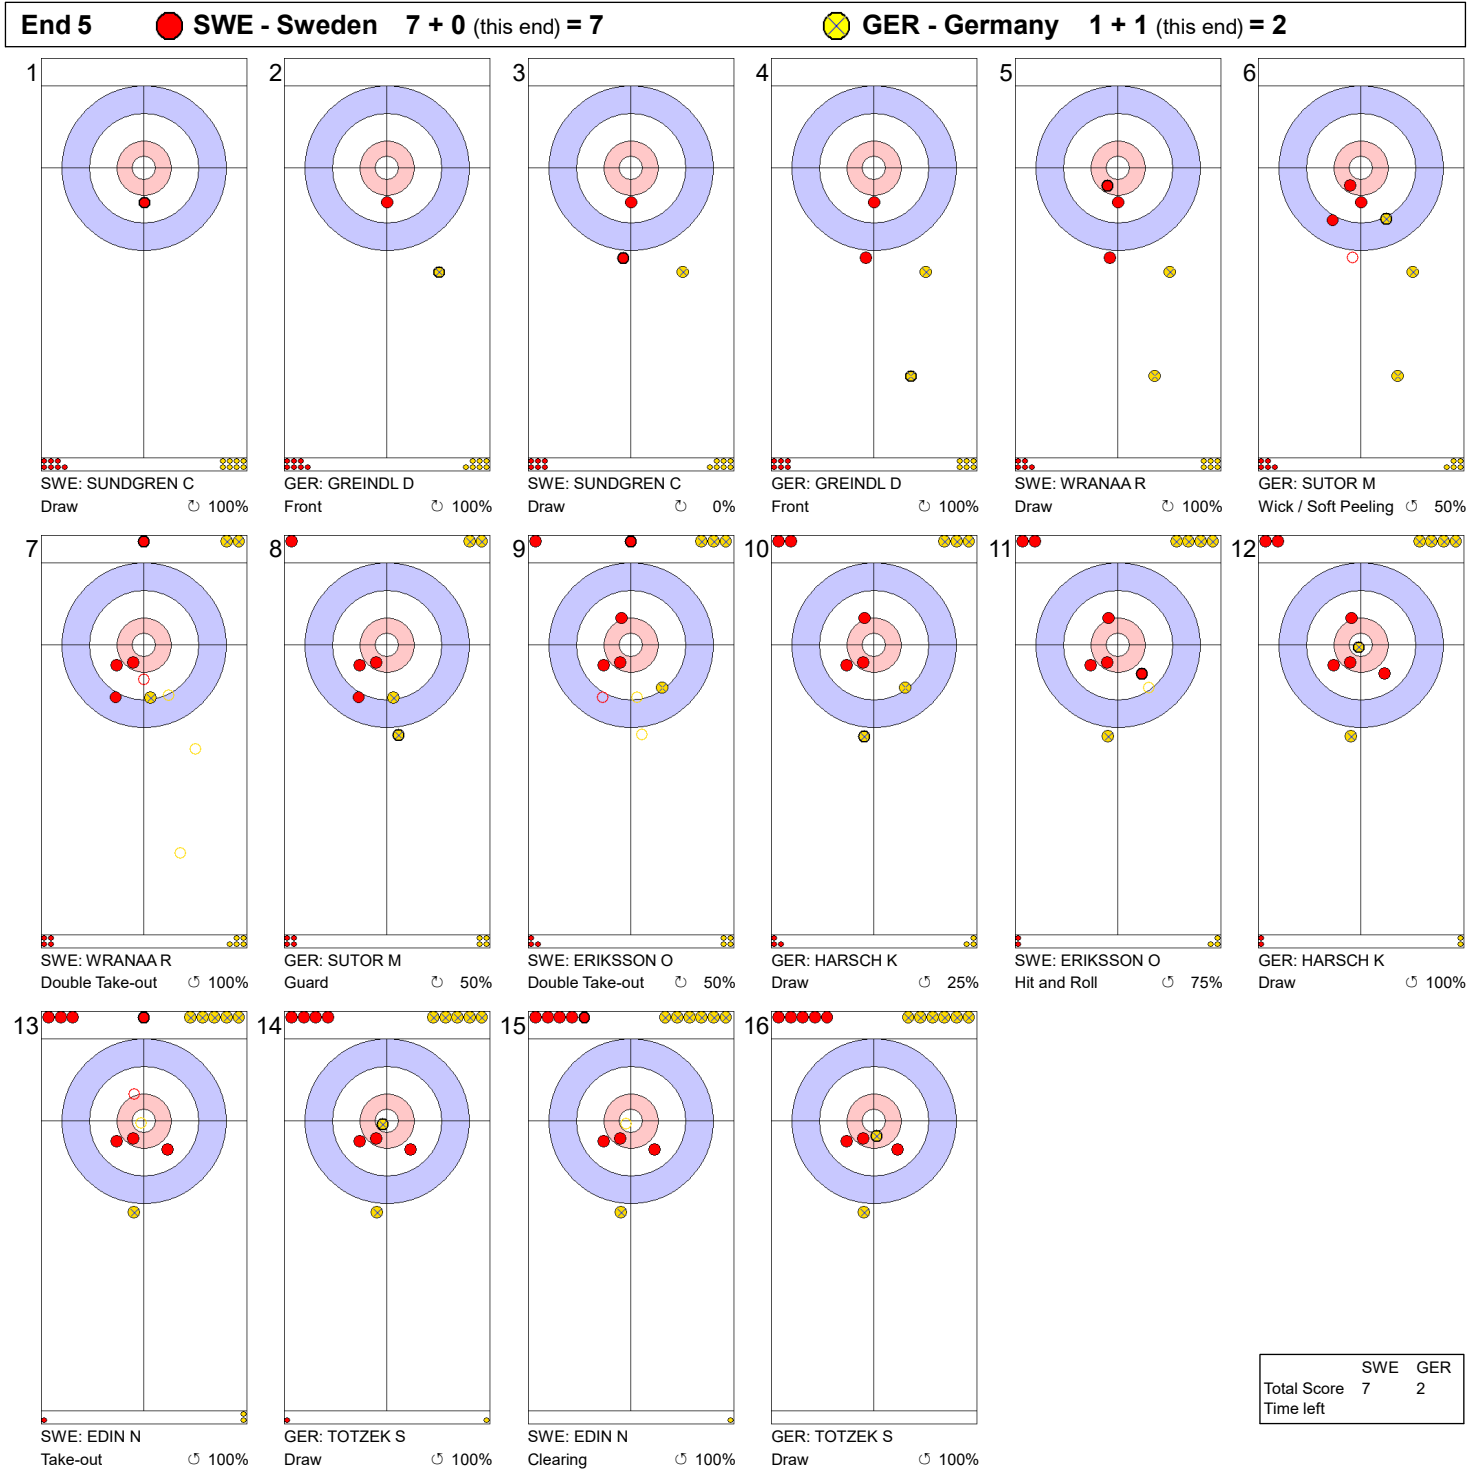

SAT 1 APR 2023
 Start Time 14:00

Round Robin Session 1 - Sheet C

Game - Shot by Shot

Legend:
 ↻ Clockwise ↺ Counter-clockwise - Not considered

SAT 1 APR 2023
 Start Time 14:00

Round Robin Session 1 - Sheet C

Game - Shot by Shot

Legend:
 ↻ Clockwise ↺ Counter-clockwise - Not considered

SAT 1 APR 2023
 Start Time 14:00

Round Robin Session 1 - Sheet C

Game - Shot by Shot

Legend:
 ↻ Clockwise ↺ Counter-clockwise - Not considered