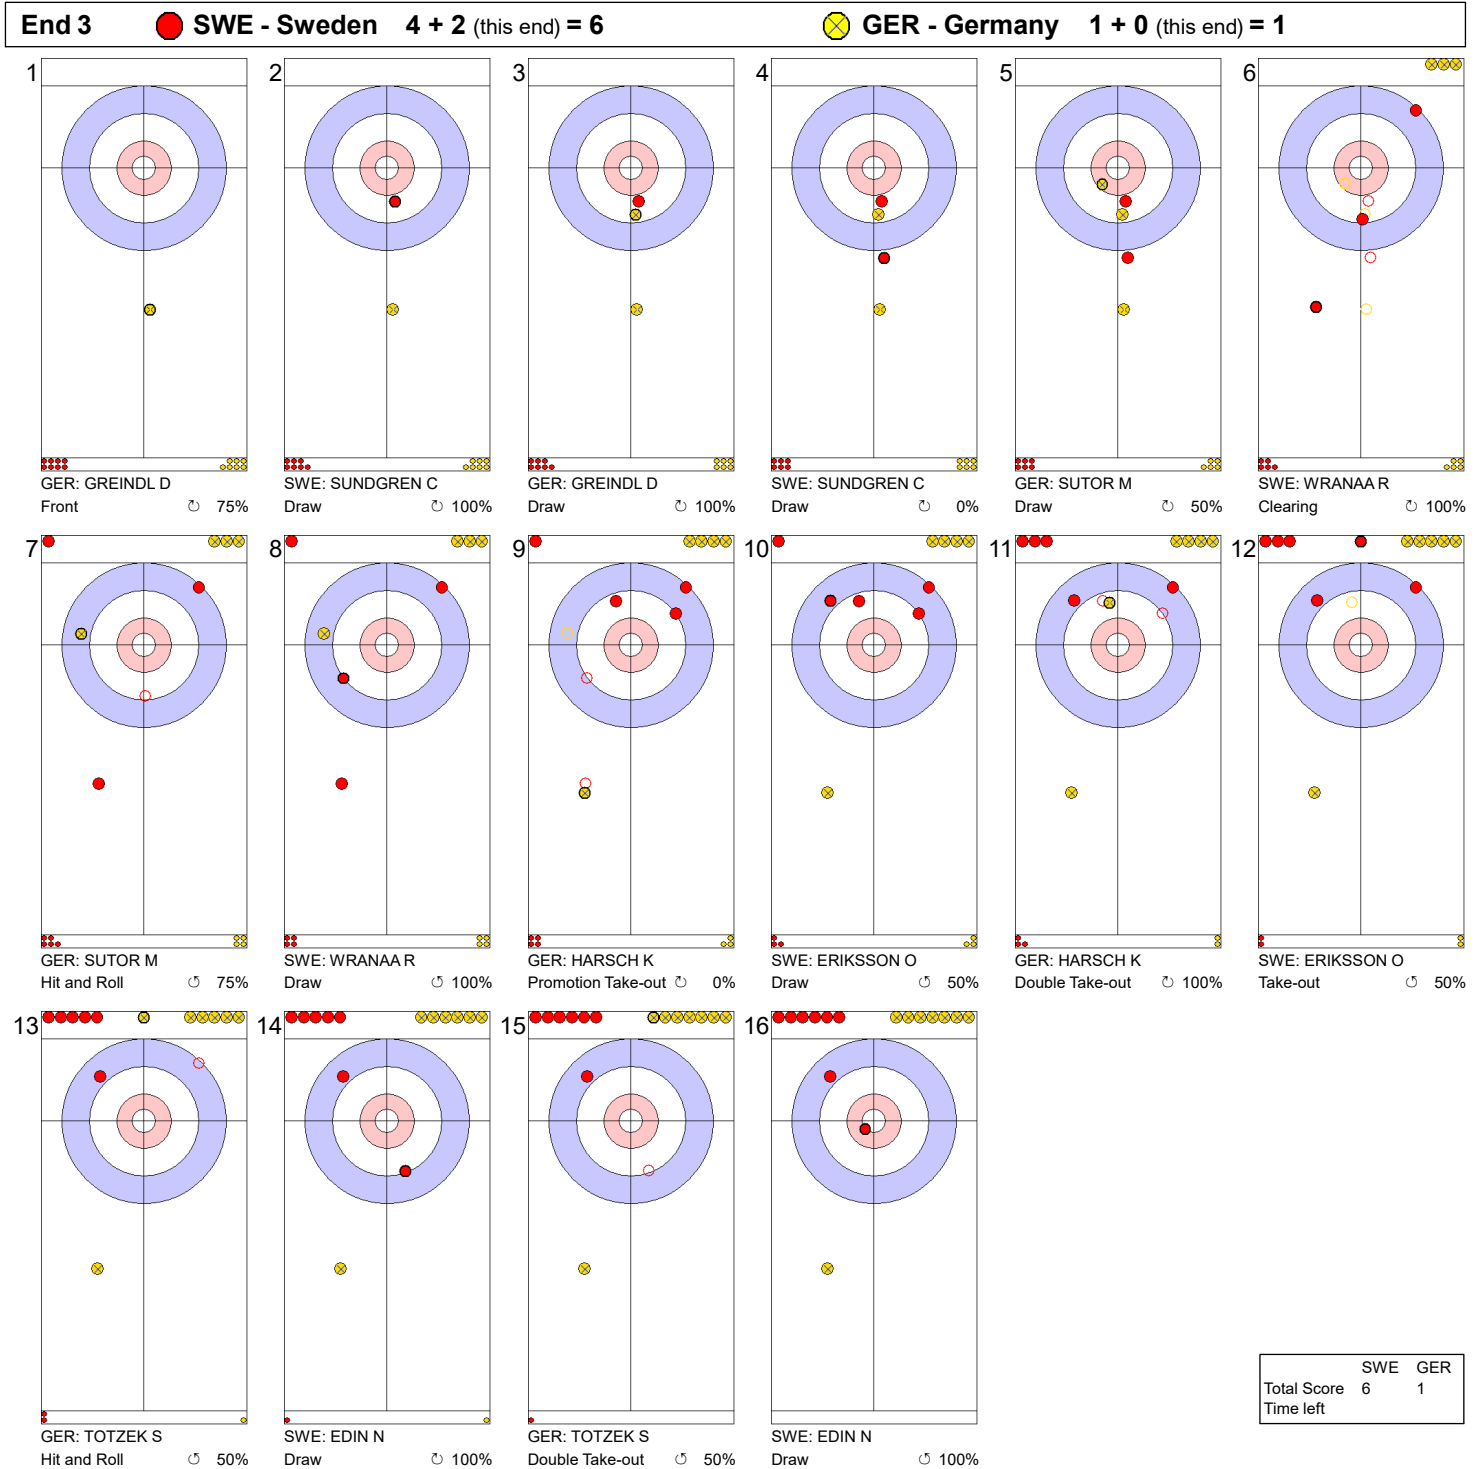

SAT 1 APR 2023
 Start Time 14:00

Round Robin Session 1 - Sheet C

Game - Shot by Shot

Legend:
 ↻ Clockwise ↺ Counter-clockwise - Not considered

SAT 1 APR 2023
 Start Time 14:00

Round Robin Session 1 - Sheet C

Game - Shot by Shot

Legend:
 ↻ Clockwise ↺ Counter-clockwise - Not considered

SAT 1 APR 2023
 Start Time 14:00

Round Robin Session 1 - Sheet C

Game - Shot by Shot

Legend:
 ↻ Clockwise ↺ Counter-clockwise - Not considered