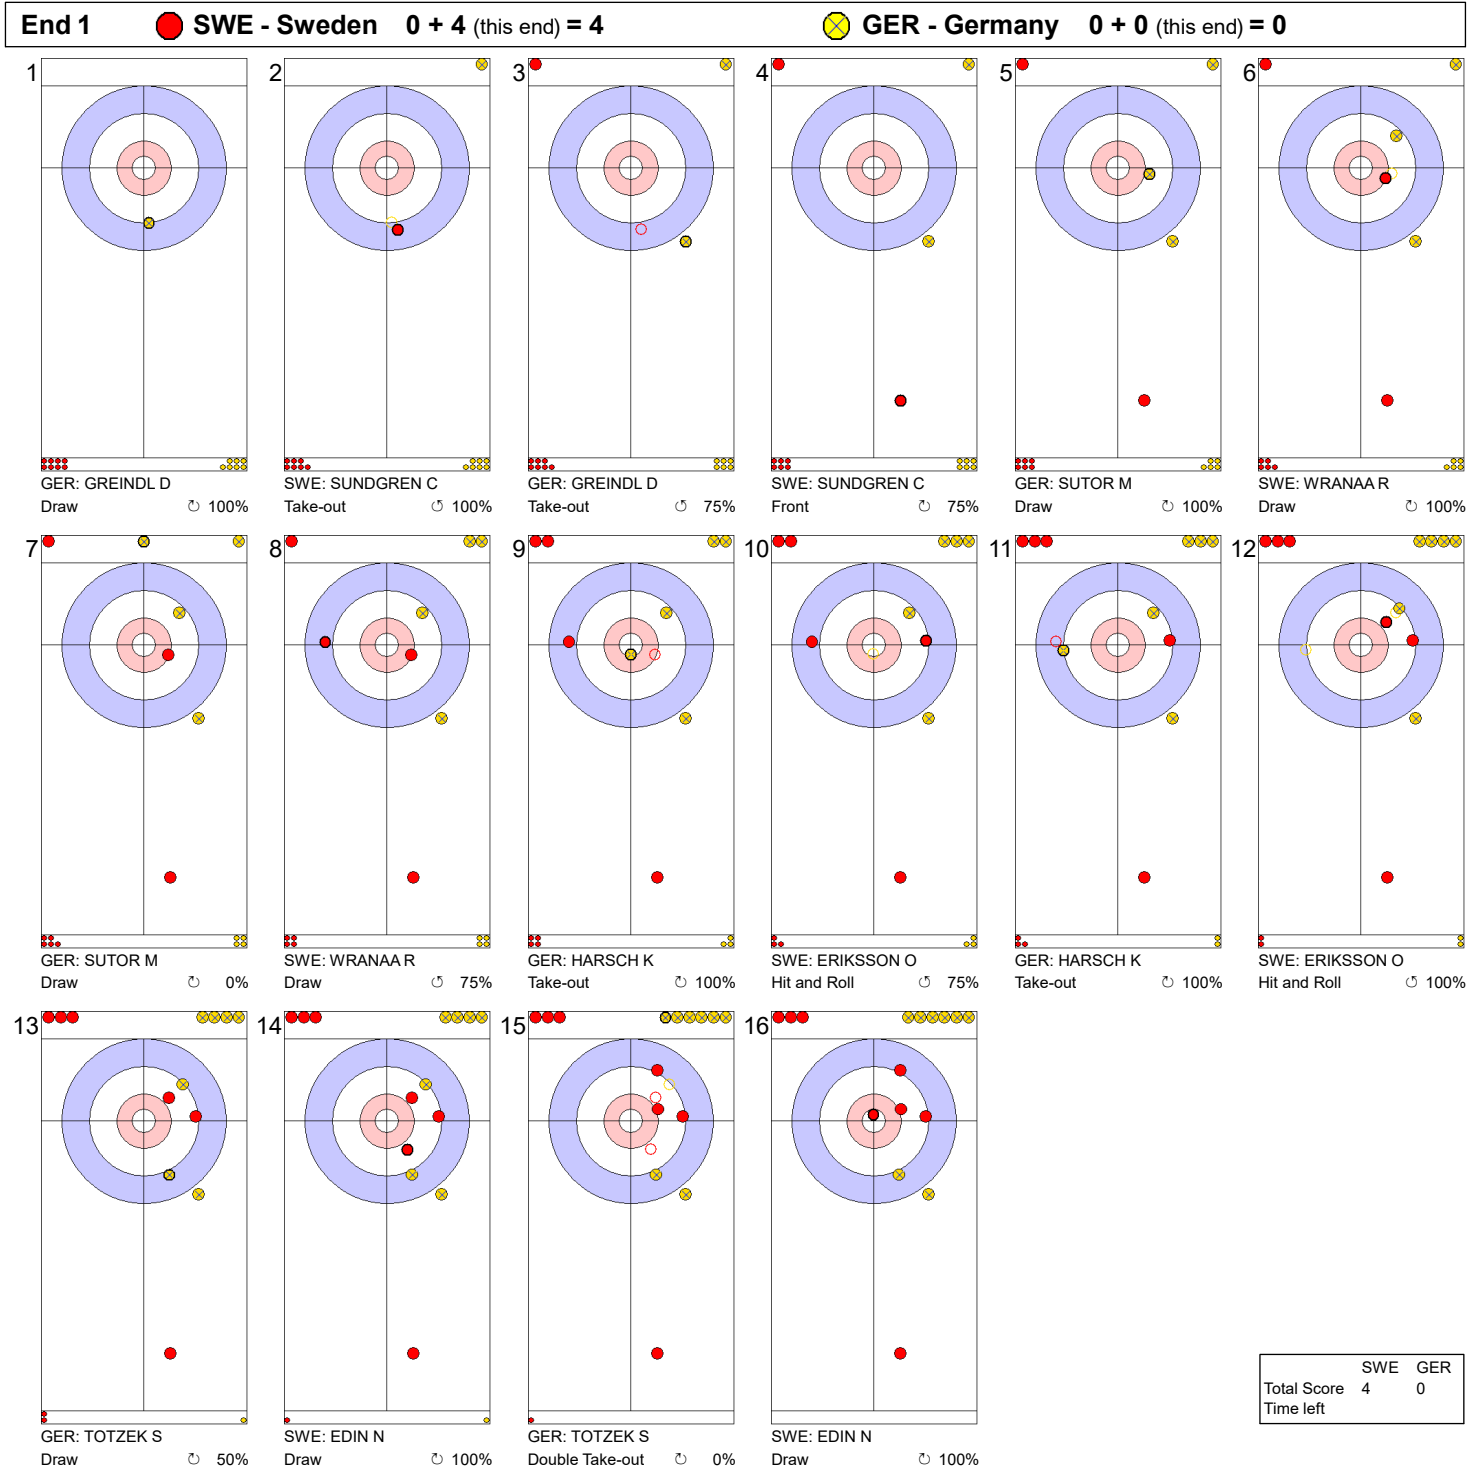

SAT 1 APR 2023
 Start Time 14:00

Round Robin Session 1 - Sheet C

Game - Shot by Shot

Legend:
 ↻ Clockwise ↺ Counter-clockwise - Not considered

SAT 1 APR 2023
 Start Time 14:00

Round Robin Session 1 - Sheet C

Game - Shot by Shot

Legend:
 ↻ Clockwise ↺ Counter-clockwise - Not considered

SAT 1 APR 2023
 Start Time 14:00

Round Robin Session 1 - Sheet C

Game - Shot by Shot

Legend:
 ↻ Clockwise ↺ Counter-clockwise - Not considered