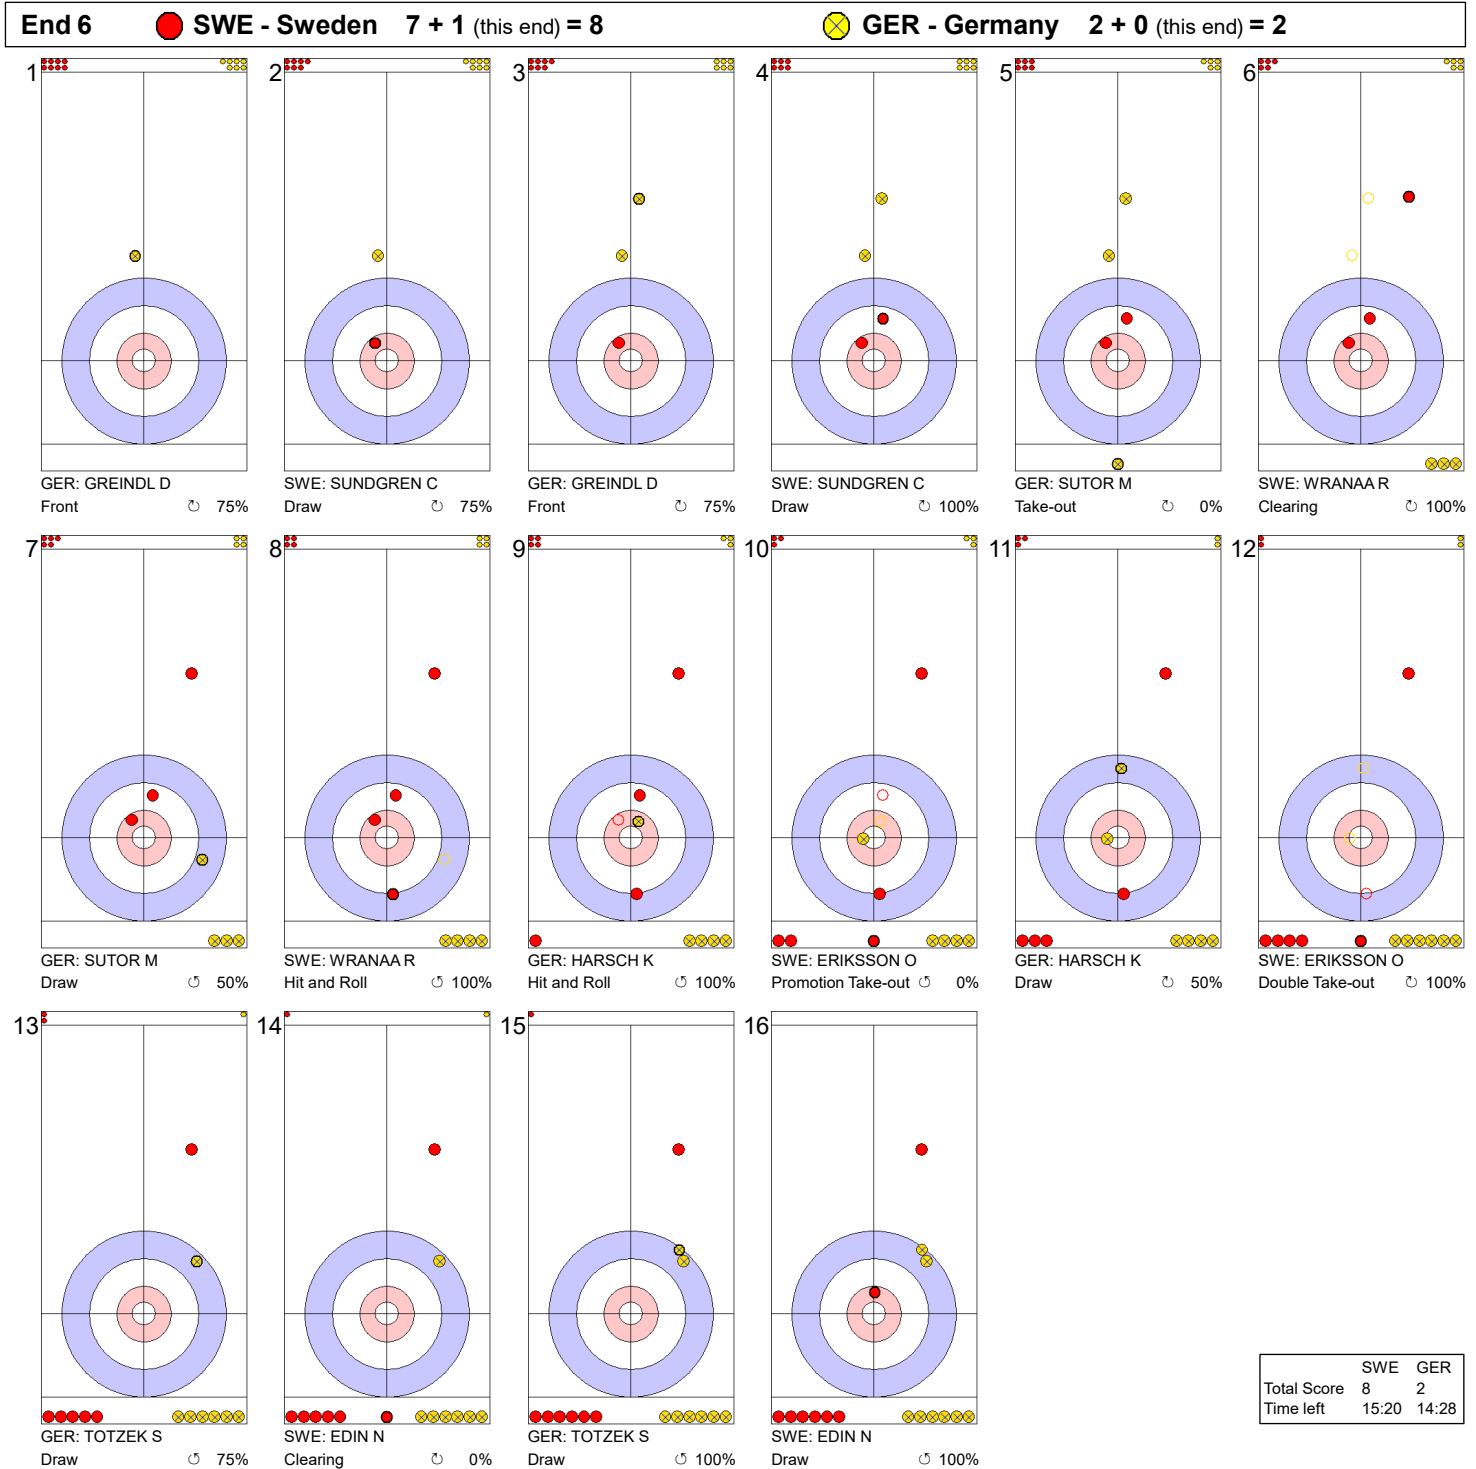

SAT 1 APR 2023
 Start Time 14:00

Round Robin Session 1 - Sheet C

Game - Shot by Shot

Legend:
 ↻ Clockwise ↺ Counter-clockwise - Not considered

SAT 1 APR 2023
 Start Time 14:00

Round Robin Session 1 - Sheet C

Game - Shot by Shot

Legend:
 ↻ Clockwise ↺ Counter-clockwise - Not considered

SAT 1 APR 2023
 Start Time 14:00

Round Robin Session 1 - Sheet C

Game - Shot by Shot

Legend:
 ↻ Clockwise ↺ Counter-clockwise - Not considered