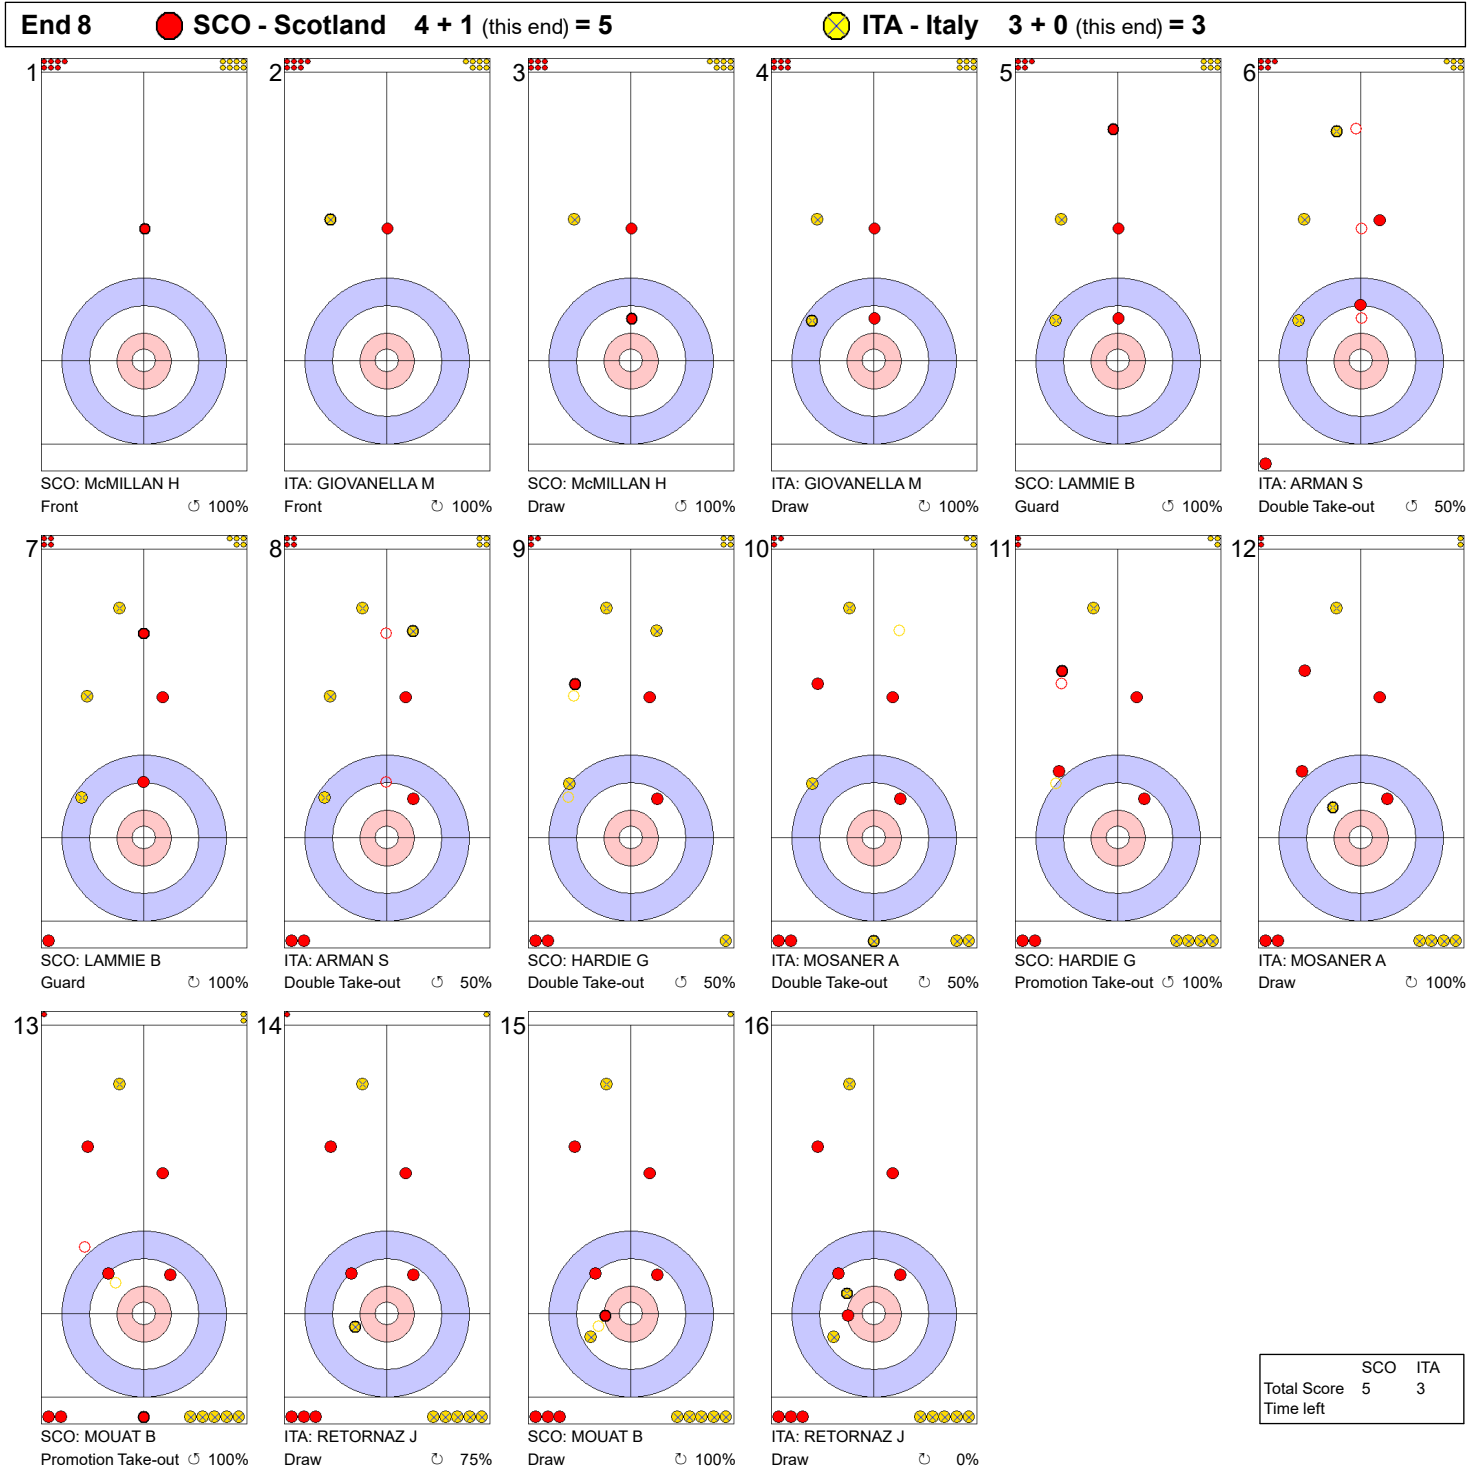

	SCO	ITA
Total Score	3	3
Time left		

**Legend:**  
 ↻ Clockwise      ↺ Counter-clockwise      - Not considered

SAT 1 APR 2023  
 Start Time 14:00

Round Robin Session 1 - Sheet D

**Game - Shot by Shot**

**Legend:**  
 ↻ Clockwise      ↺ Counter-clockwise      - Not considered

SAT 1 APR 2023  
 Start Time 14:00

Round Robin Session 1 - Sheet D

**Game - Shot by Shot**

**Legend:**  
 ↻ Clockwise      ↺ Counter-clockwise      - Not considered

SAT 1 APR 2023  
 Start Time 14:00

Round Robin Session 1 - Sheet D

**Game - Shot by Shot**

**Legend:**  
 ↻ Clockwise      ↺ Counter-clockwise      - Not considered

SAT 1 APR 2023  
 Start Time 14:00

Round Robin Session 1 - Sheet D

**Game - Shot by Shot**

**Legend:**  
 ↻ Clockwise      ↺ Counter-clockwise      - Not considered

SAT 1 APR 2023  
 Start Time 14:00

Round Robin Session 1 - Sheet D

**Game - Shot by Shot**

**Legend:**  
 ↻ Clockwise      ↺ Counter-clockwise      - Not considered