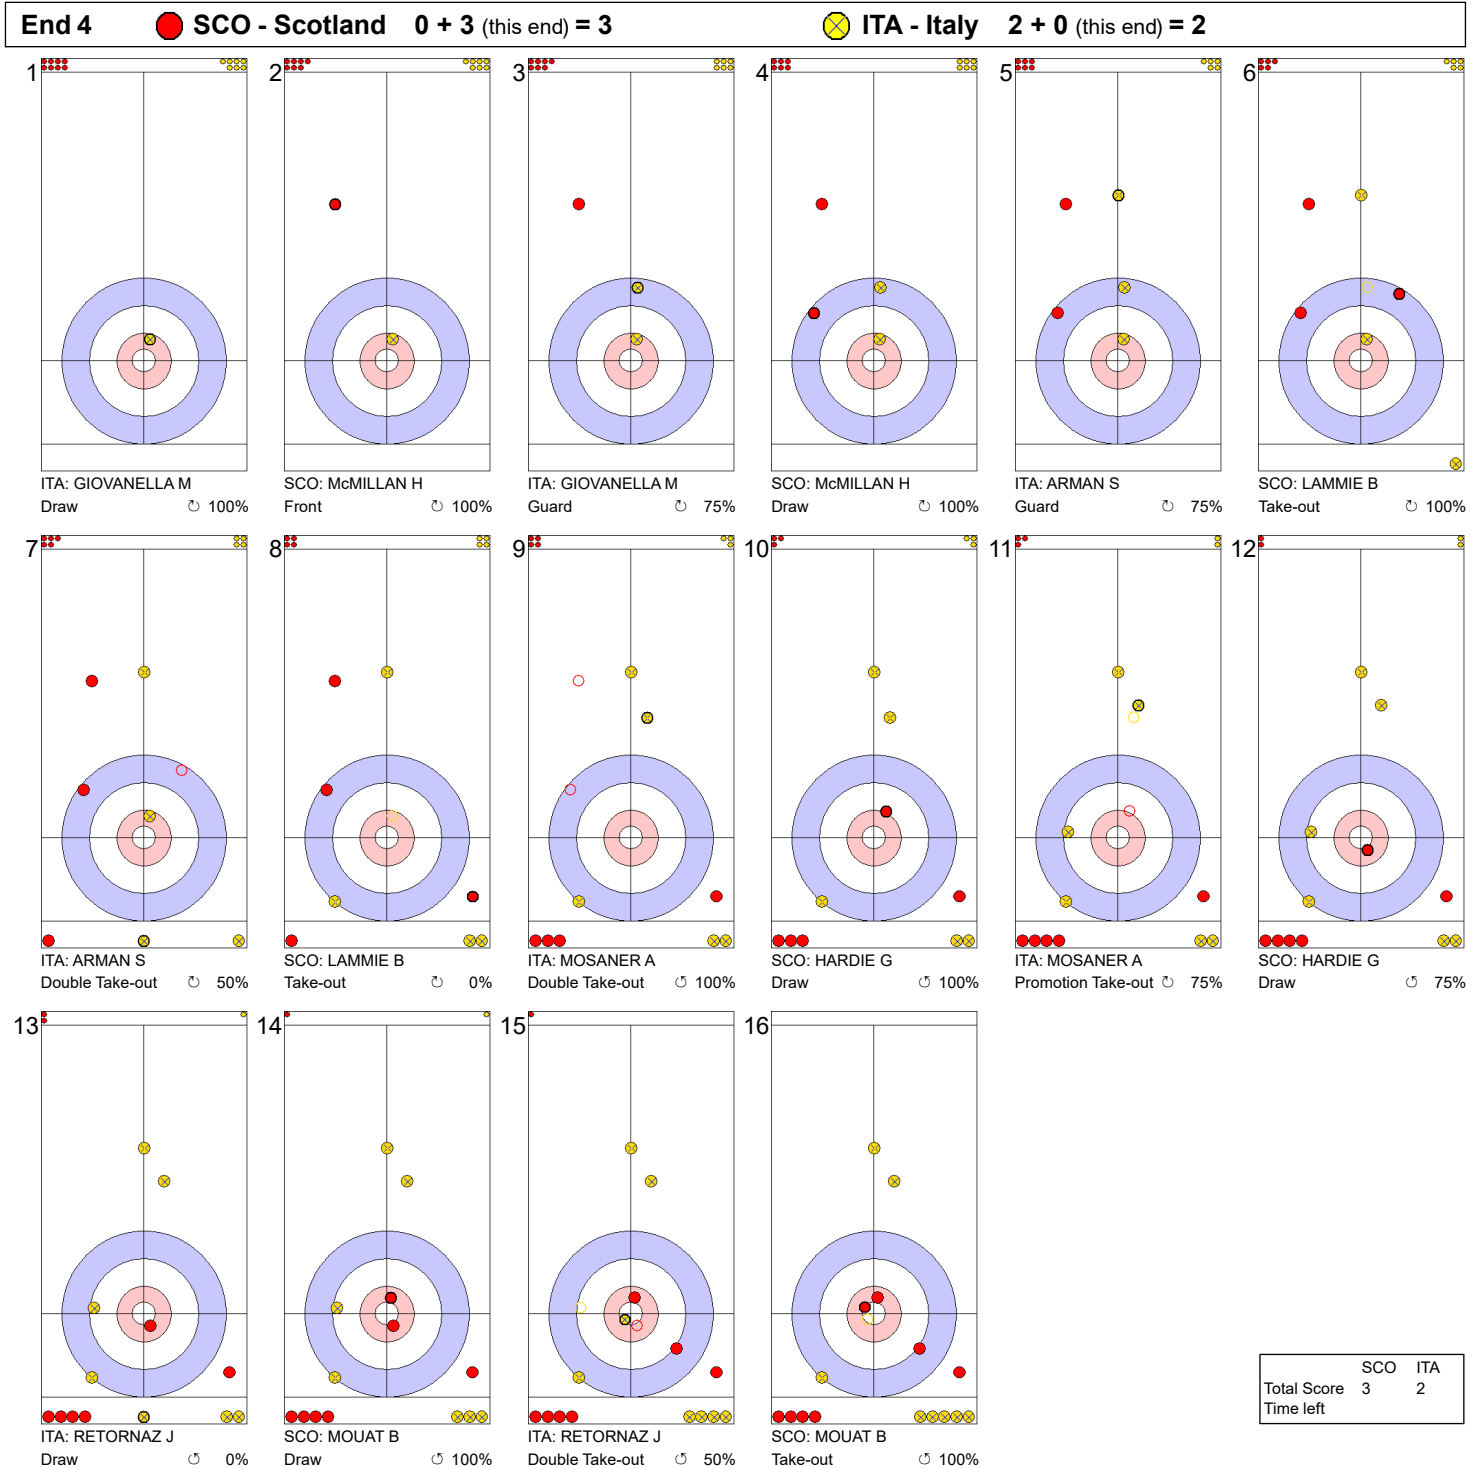

	SCO	ITA
Total Score	0	0
Time left		

**Legend:**  
 ↻ Clockwise      ↺ Counter-clockwise      - Not considered

SAT 1 APR 2023  
 Start Time 14:00

Round Robin Session 1 - Sheet D

**Game - Shot by Shot**

**Legend:**  
 ↻ Clockwise      ↺ Counter-clockwise      - Not considered

SAT 1 APR 2023  
 Start Time 14:00

Round Robin Session 1 - Sheet D

**Game - Shot by Shot**

**Legend:**  
 ↻ Clockwise      ↺ Counter-clockwise      - Not considered

SAT 1 APR 2023  
 Start Time 14:00

Round Robin Session 1 - Sheet D

**Game - Shot by Shot**

**Legend:**  
 ↻ Clockwise      ↺ Counter-clockwise      - Not considered

SAT 1 APR 2023  
 Start Time 14:00

Round Robin Session 1 - Sheet D

**Game - Shot by Shot**

**End 5**    **SCO - Scotland 3 + 0 (this end) = 3**    **ITA - Italy 2 + 1 (this end) = 3**

	SCO	ITA
Total Score	3	3
Time left		

**Legend:**  
 ↻ Clockwise      ↺ Counter-clockwise      - Not considered

SAT 1 APR 2023  
 Start Time 14:00

Round Robin Session 1 - Sheet D

**Game - Shot by Shot**

**Legend:**  
 ↻ Clockwise      ↺ Counter-clockwise      - Not considered