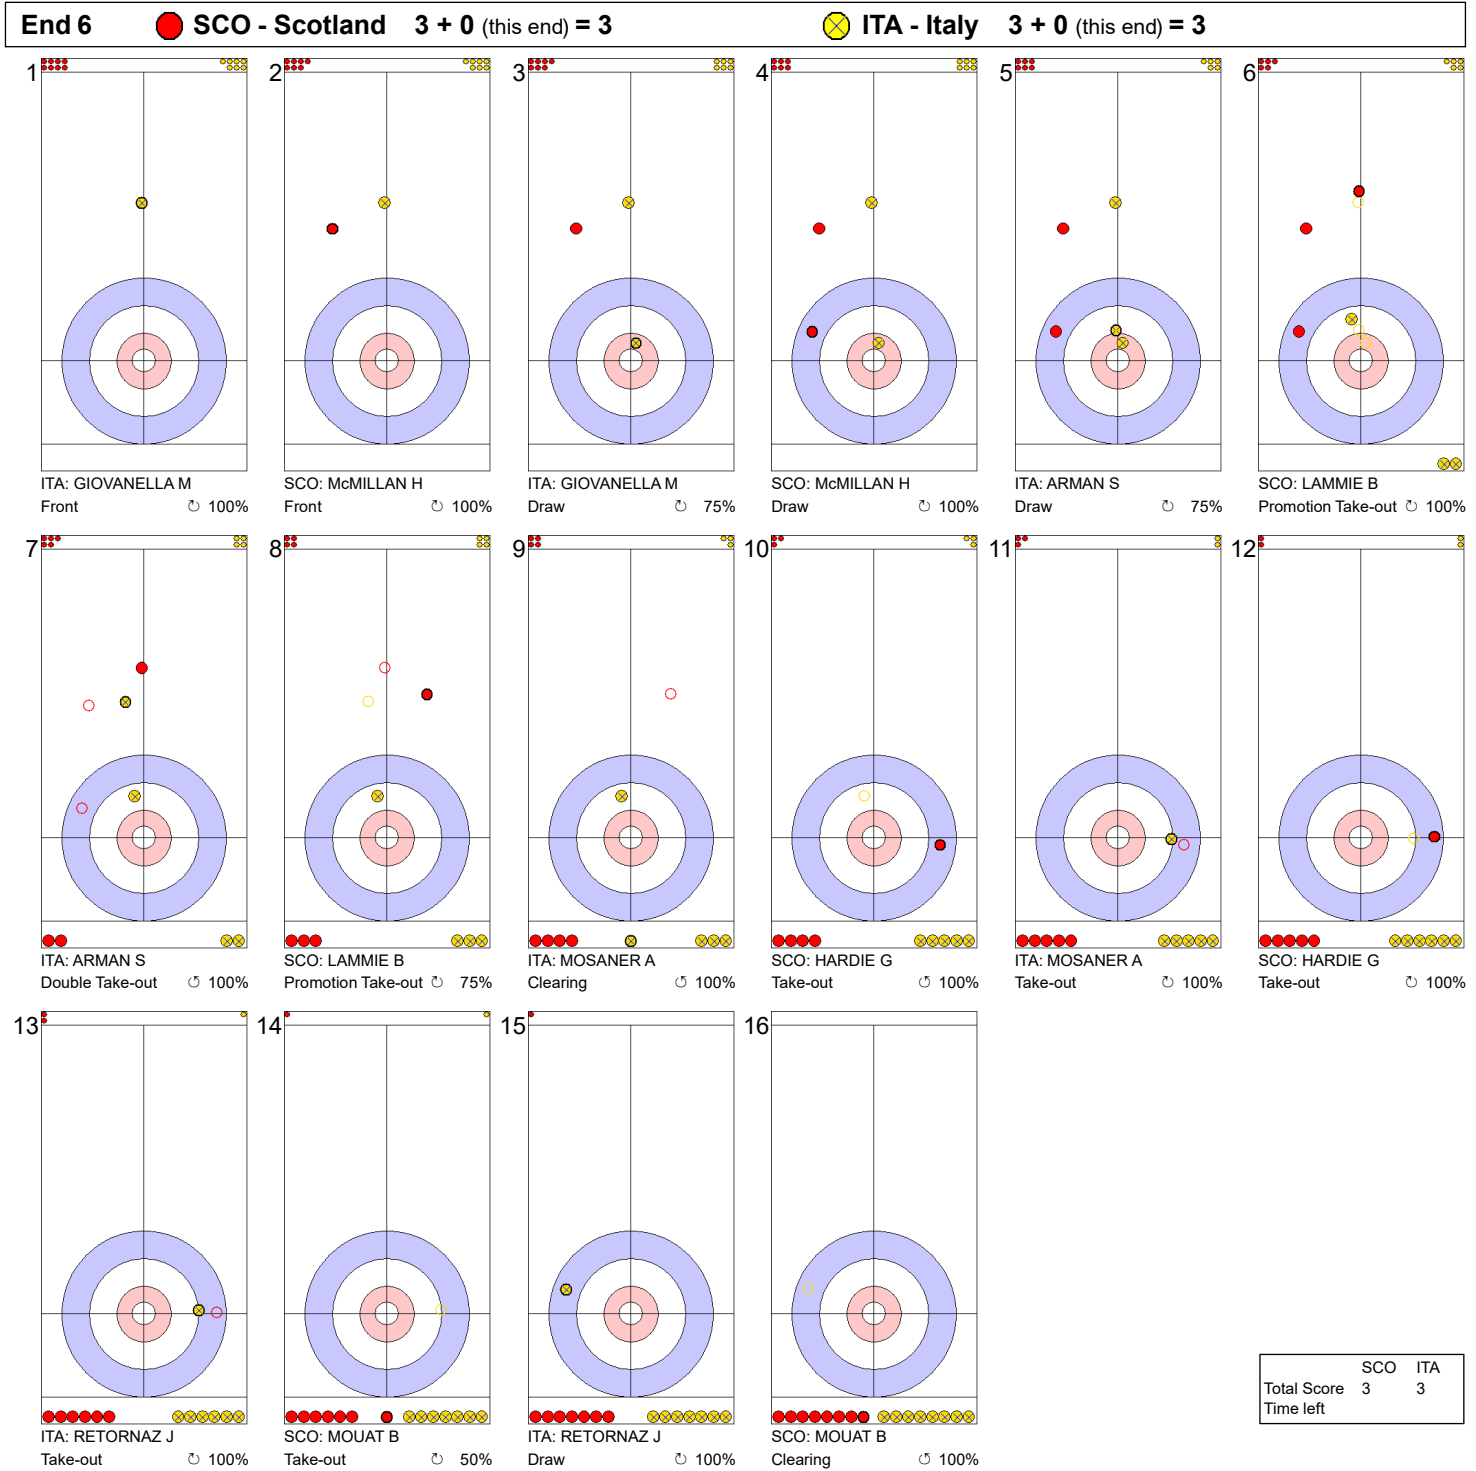

SAT 1 APR 2023  
 Start Time 14:00

Round Robin Session 1 - Sheet D

**Game - Shot by Shot**

**Legend:**  
 ↻ Clockwise      ↺ Counter-clockwise      - Not considered

SAT 1 APR 2023  
 Start Time 14:00

Round Robin Session 1 - Sheet D

**Game - Shot by Shot**

**Legend:**  
 ↻ Clockwise      ↺ Counter-clockwise      - Not considered

SAT 1 APR 2023  
 Start Time 14:00

Round Robin Session 1 - Sheet D

**Game - Shot by Shot**

**End 5**    **SCO - Scotland 3 + 0 (this end) = 3**    **ITA - Italy 2 + 1 (this end) = 3**

	SCO	ITA
Total Score	3	3
Time left		

**Legend:**  
 ↻ Clockwise      ↺ Counter-clockwise      - Not considered

SAT 1 APR 2023  
 Start Time 14:00

Round Robin Session 1 - Sheet D

**Game - Shot by Shot**

**Legend:**  
 ↻ Clockwise      ↺ Counter-clockwise      - Not considered