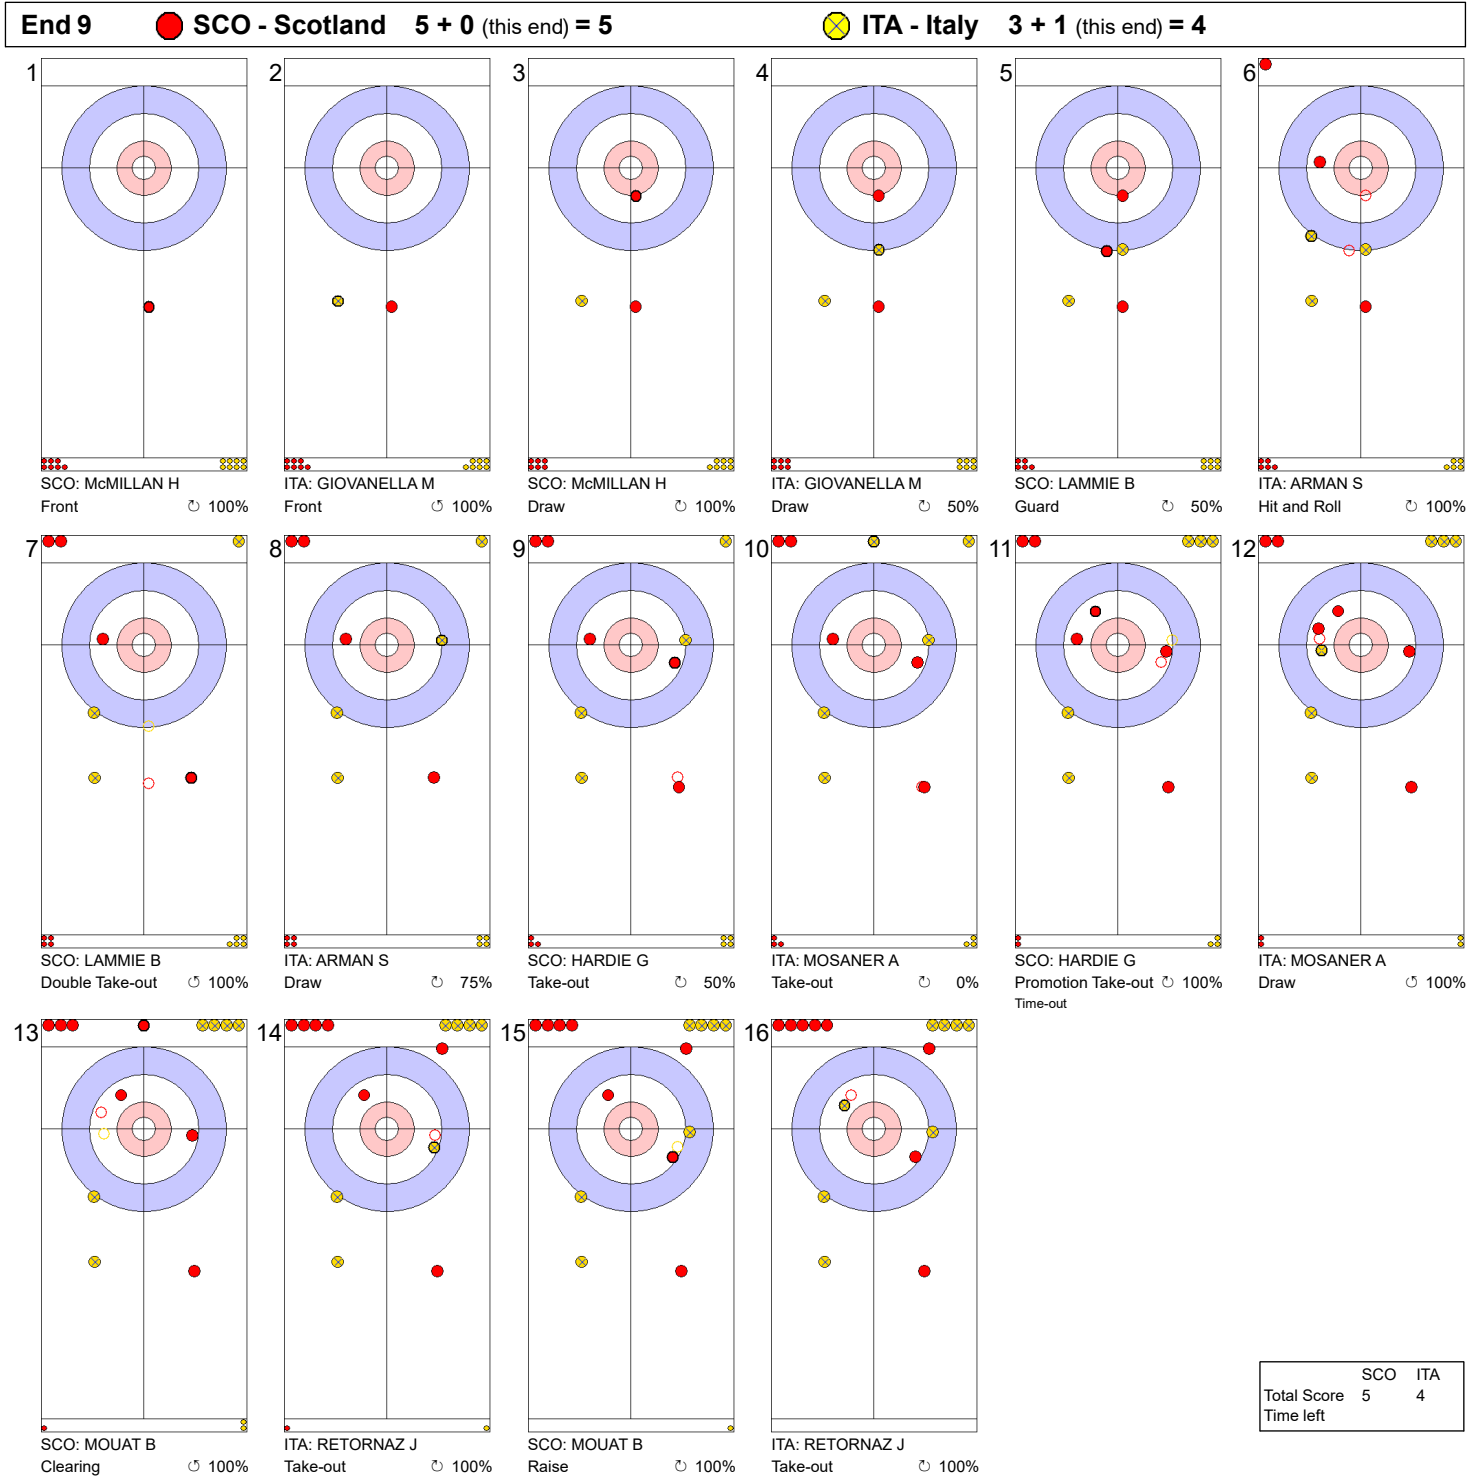

SAT 1 APR 2023  
 Start Time 14:00

Round Robin Session 1 - Sheet D

**Game - Shot by Shot**

End 1			End 1		
● SCO - Scotland 0 + 0 (this end) = 0			⊗ ITA - Italy 0 + 0 (this end) = 0		
1			2		
3			4		
5			6		
7			8		
9			10		
11			12		
13			14		
15			16		

SAT 1 APR 2023  
 Start Time 14:00

Round Robin Session 1 - Sheet D

**Game - Shot by Shot**

**Legend:**  
 ↻ Clockwise      ↺ Counter-clockwise      - Not considered

SAT 1 APR 2023  
 Start Time 14:00

Round Robin Session 1 - Sheet D

**Game - Shot by Shot**

**Legend:**  
 ↻ Clockwise      ↺ Counter-clockwise      - Not considered

SAT 1 APR 2023  
 Start Time 14:00

Round Robin Session 1 - Sheet D

**Game - Shot by Shot**

**Legend:**  
 ↻ Clockwise      ↺ Counter-clockwise      - Not considered

SAT 1 APR 2023  
 Start Time 14:00

Round Robin Session 1 - Sheet D

**Game - Shot by Shot**

**Legend:**  
 ↻ Clockwise      ↺ Counter-clockwise      - Not considered