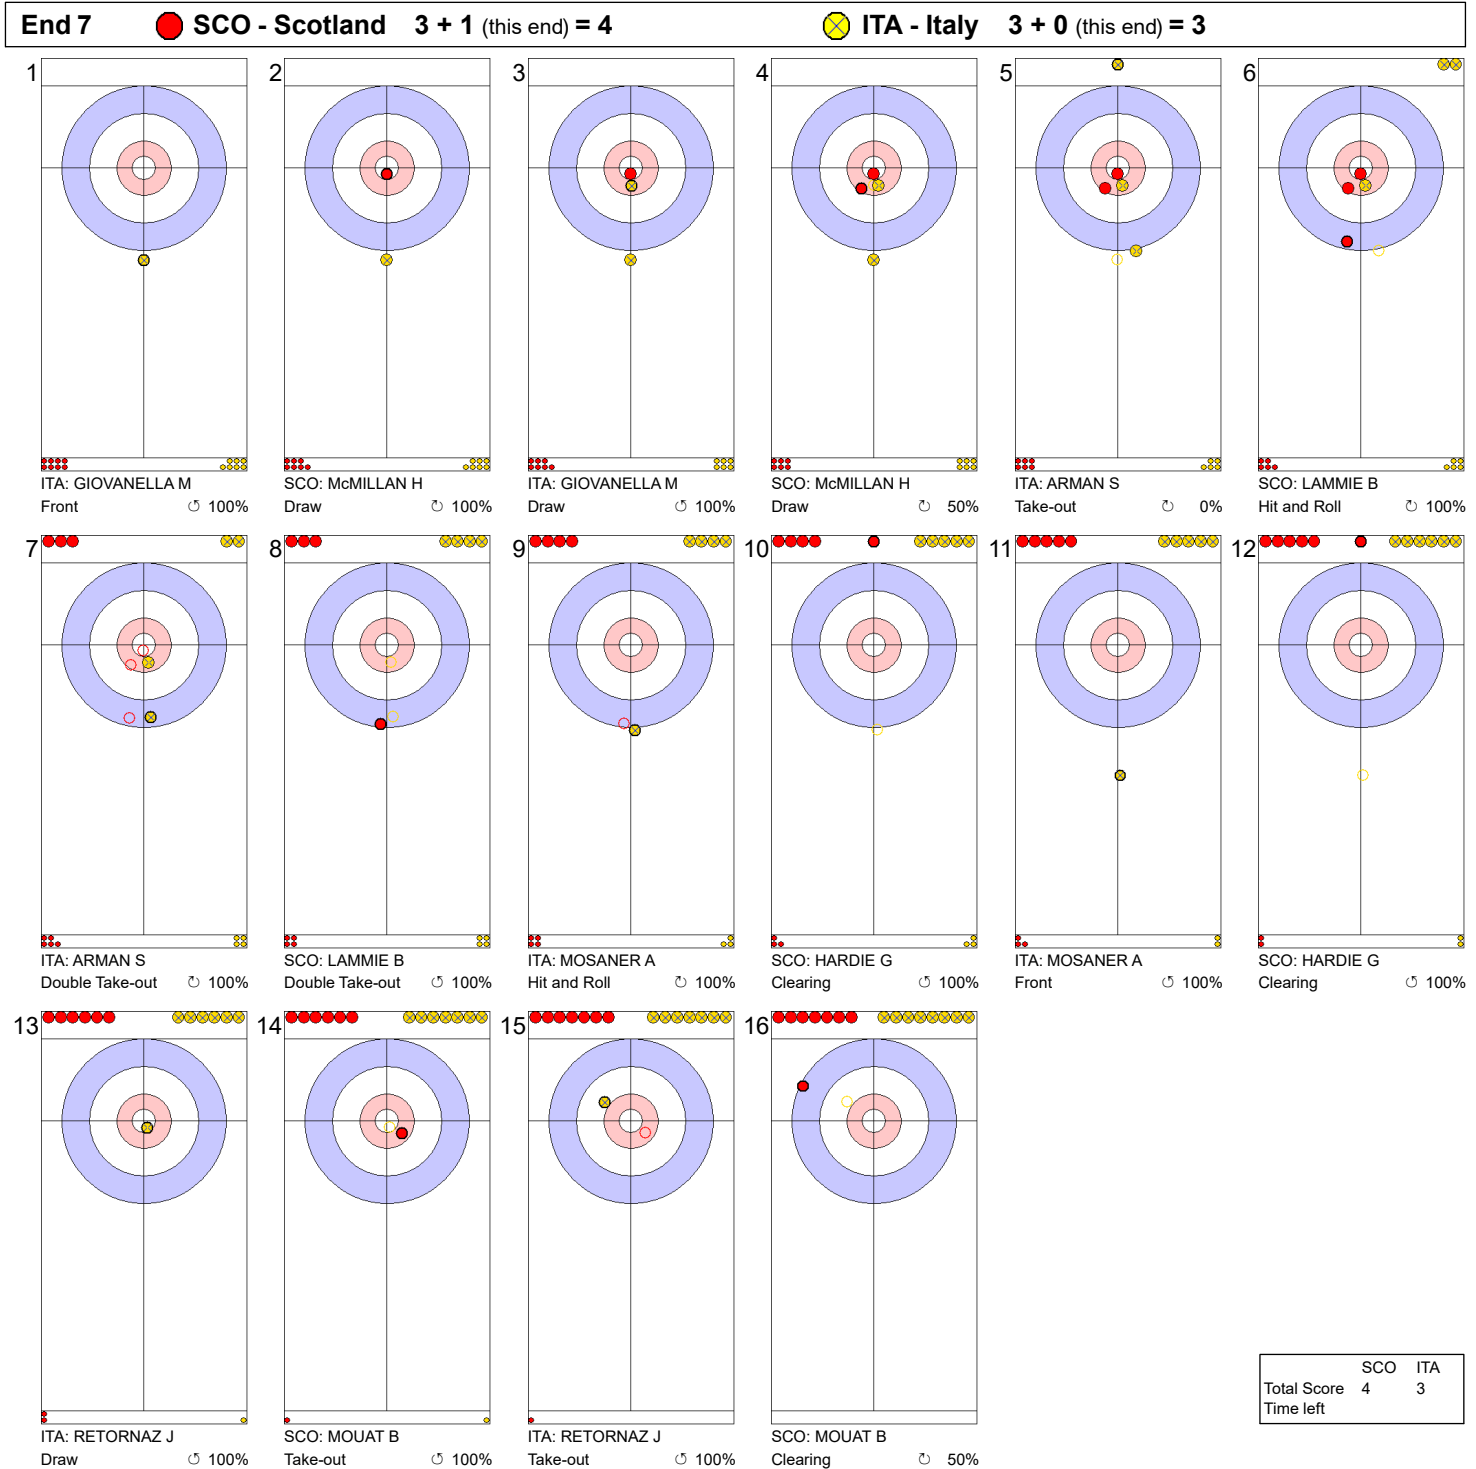

**Game - Shot by Shot**

**Legend:**  
 ↻ Clockwise      ↺ Counter-clockwise      - Not considered

SAT 1 APR 2023  
 Start Time 14:00

Round Robin Session 1 - Sheet D

**Game - Shot by Shot**

**End 5**    **SCO - Scotland 3 + 0 (this end) = 3**    **ITA - Italy 2 + 1 (this end) = 3**

	SCO	ITA
Total Score	3	3
Time left		

**Legend:**  
 ↻ Clockwise      ↺ Counter-clockwise      - Not considered

SAT 1 APR 2023  
 Start Time 14:00

Round Robin Session 1 - Sheet D

**Game - Shot by Shot**

**Legend:**  
 ↻ Clockwise      ↺ Counter-clockwise      - Not considered

SAT 1 APR 2023  
 Start Time 14:00

Round Robin Session 1 - Sheet D

**Game - Shot by Shot**

**Legend:**  
 ↻ Clockwise      ↺ Counter-clockwise      - Not considered

SAT 1 APR 2023  
 Start Time 14:00

Round Robin Session 1 - Sheet D

**Game - Shot by Shot**

**Legend:**  
 ↻ Clockwise      ↺ Counter-clockwise      - Not considered

SAT 1 APR 2023  
 Start Time 14:00

Round Robin Session 1 - Sheet D

**Game - Shot by Shot**

**Legend:**  
 ↻ Clockwise      ↺ Counter-clockwise      - Not considered