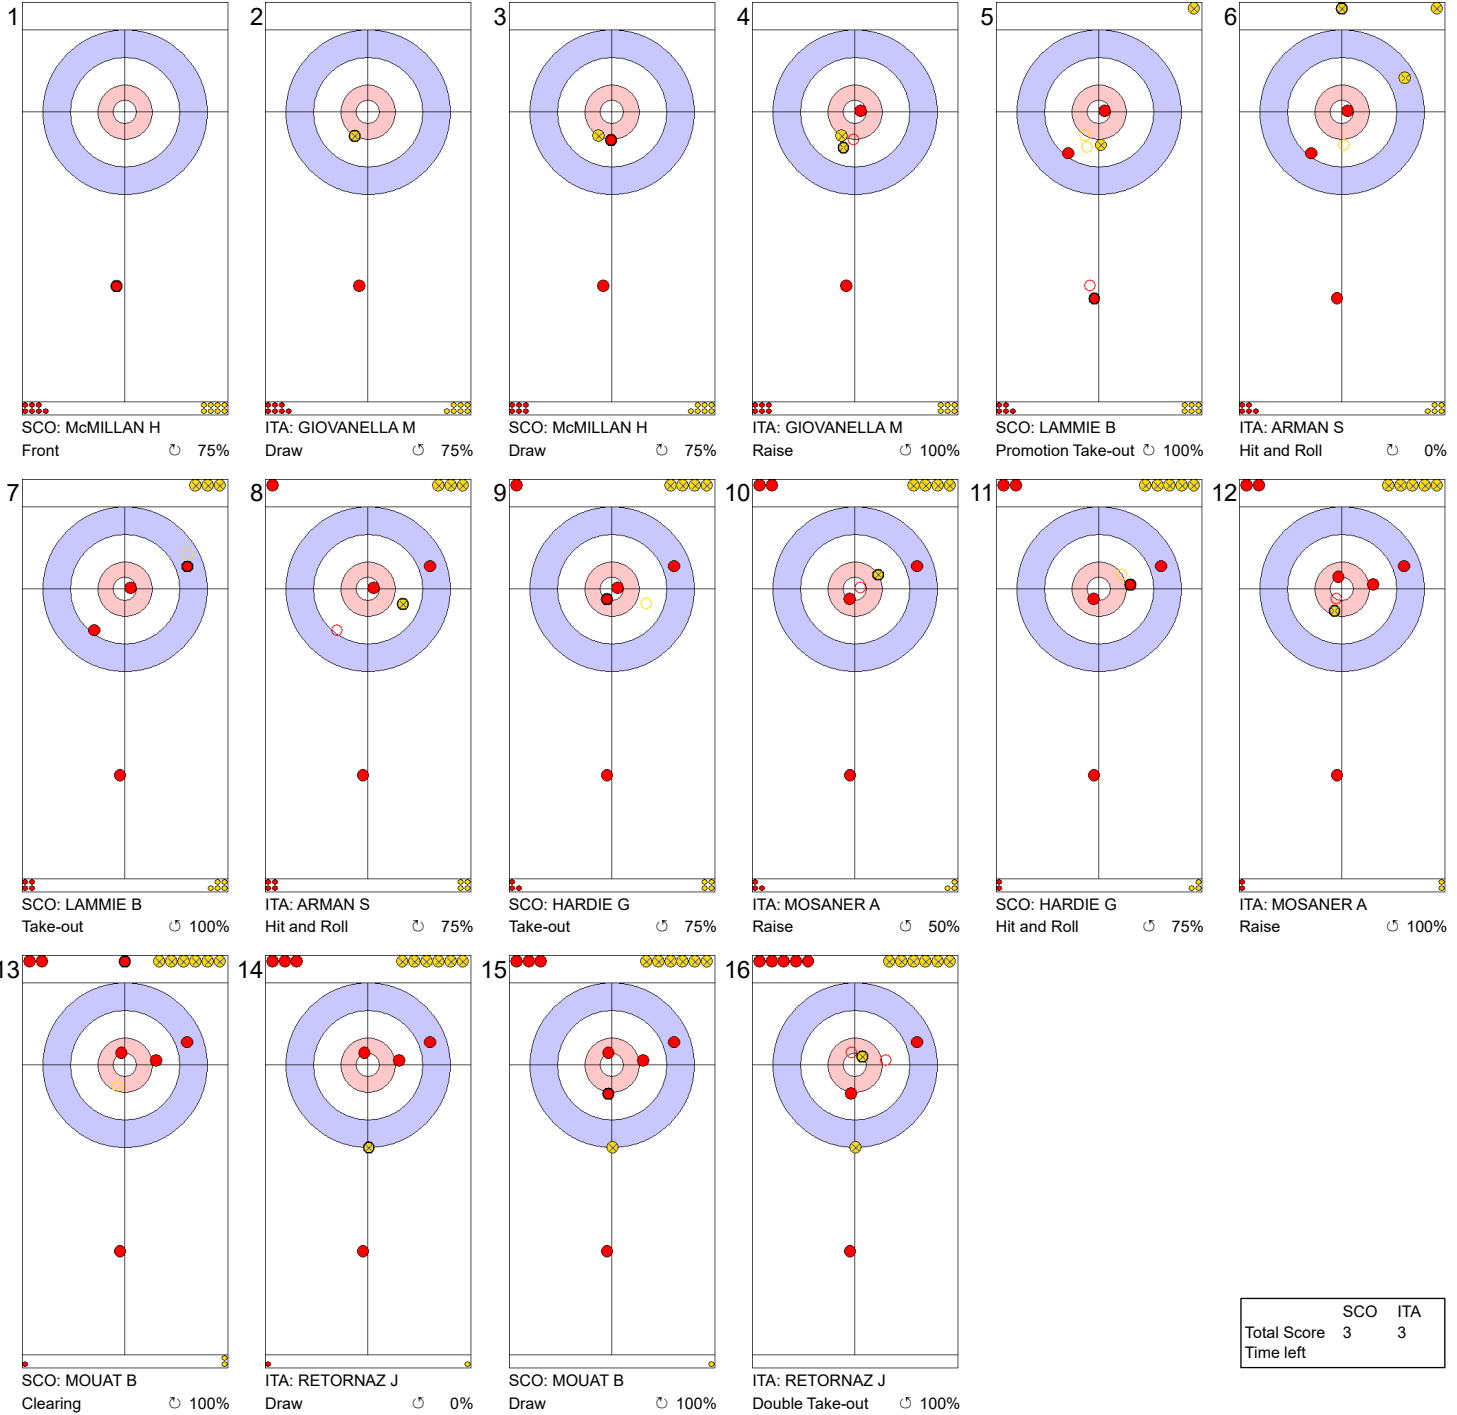

SAT 1 APR 2023  
 Start Time 14:00

Round Robin Session 1 - Sheet D

**Game - Shot by Shot**

**Legend:**  
 ↻ Clockwise      ↺ Counter-clockwise      - Not considered

SAT 1 APR 2023  
 Start Time 14:00

Round Robin Session 1 - Sheet D

**Game - Shot by Shot**

**Legend:**  
 ↻ Clockwise      ↺ Counter-clockwise      - Not considered

SAT 1 APR 2023  
 Start Time 14:00

Round Robin Session 1 - Sheet D

**Game - Shot by Shot**

**End 5**    **SCO - Scotland 3 + 0 (this end) = 3**    **ITA - Italy 2 + 1 (this end) = 3**

	SCO	ITA
Total Score	3	3
Time left		

**Legend:**  
 ↻ Clockwise      ↺ Counter-clockwise      - Not considered

SAT 1 APR 2023  
 Start Time 14:00

Round Robin Session 1 - Sheet D

**Game - Shot by Shot**

**Legend:**  
 ↻ Clockwise      ↺ Counter-clockwise      - Not considered