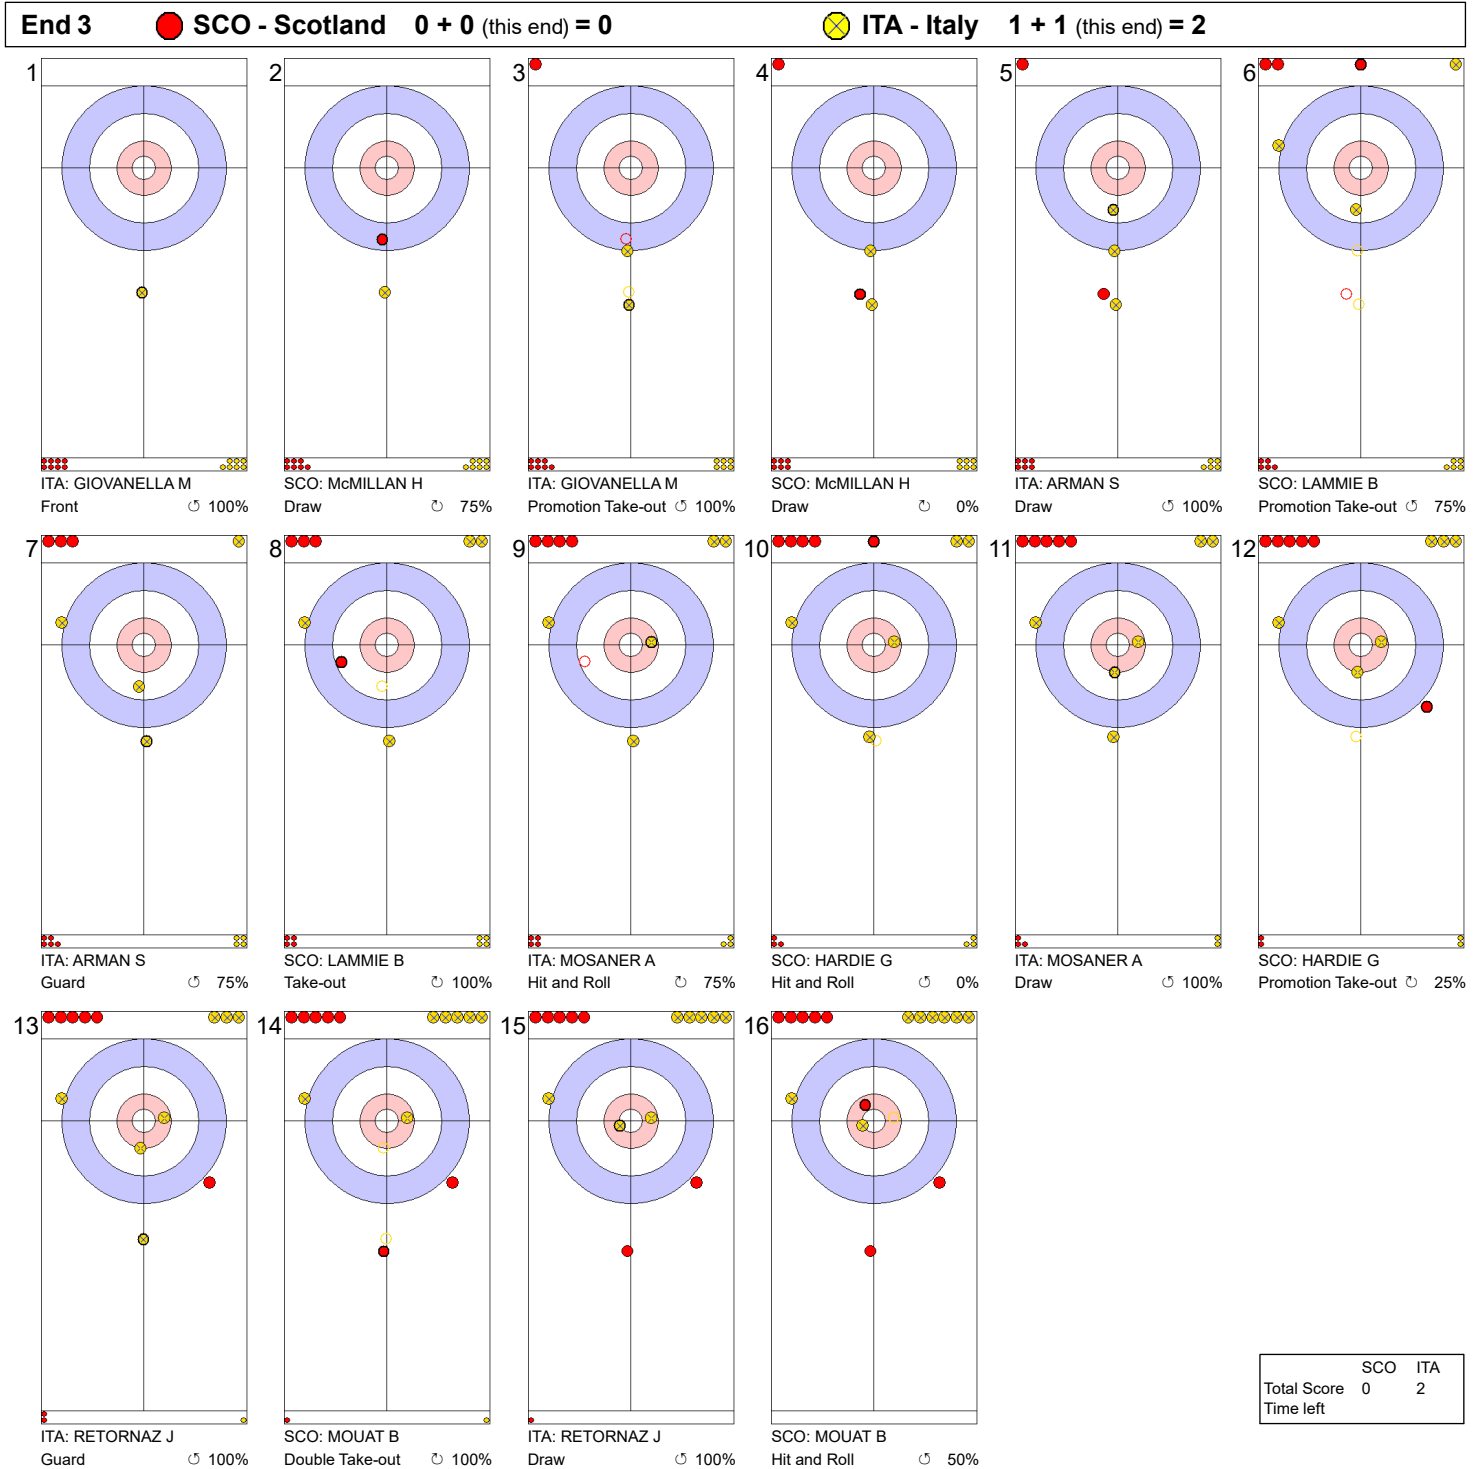

SAT 1 APR 2023  
 Start Time 14:00

Round Robin Session 1 - Sheet D

**Game - Shot by Shot**

End 1			End 1		
● SCO - Scotland 0 + 0 (this end) = 0			⊗ ITA - Italy 0 + 0 (this end) = 0		
1			2		
3			4		
5			6		
7			8		
9			10		
11			12		
13			14		
15			16		

	SCO	ITA
Total Score	0	0
Time left		

**Legend:**  
 ↻ Clockwise      ↺ Counter-clockwise      - Not considered

SAT 1 APR 2023  
 Start Time 14:00

Round Robin Session 1 - Sheet D

**Game - Shot by Shot**

**Legend:**  
 ↻ Clockwise      ↺ Counter-clockwise      - Not considered

SAT 1 APR 2023  
 Start Time 14:00

Round Robin Session 1 - Sheet D

**Game - Shot by Shot**

**Legend:**  
 ↻ Clockwise      ↺ Counter-clockwise      - Not considered

SAT 1 APR 2023  
 Start Time 14:00

Round Robin Session 1 - Sheet D

**Game - Shot by Shot**

**Legend:**  
 ↻ Clockwise      ↺ Counter-clockwise      - Not considered

SAT 1 APR 2023  
 Start Time 14:00

Round Robin Session 1 - Sheet D

**Game - Shot by Shot**

**End 5**    **SCO - Scotland 3 + 0 (this end) = 3**    **ITA - Italy 2 + 1 (this end) = 3**