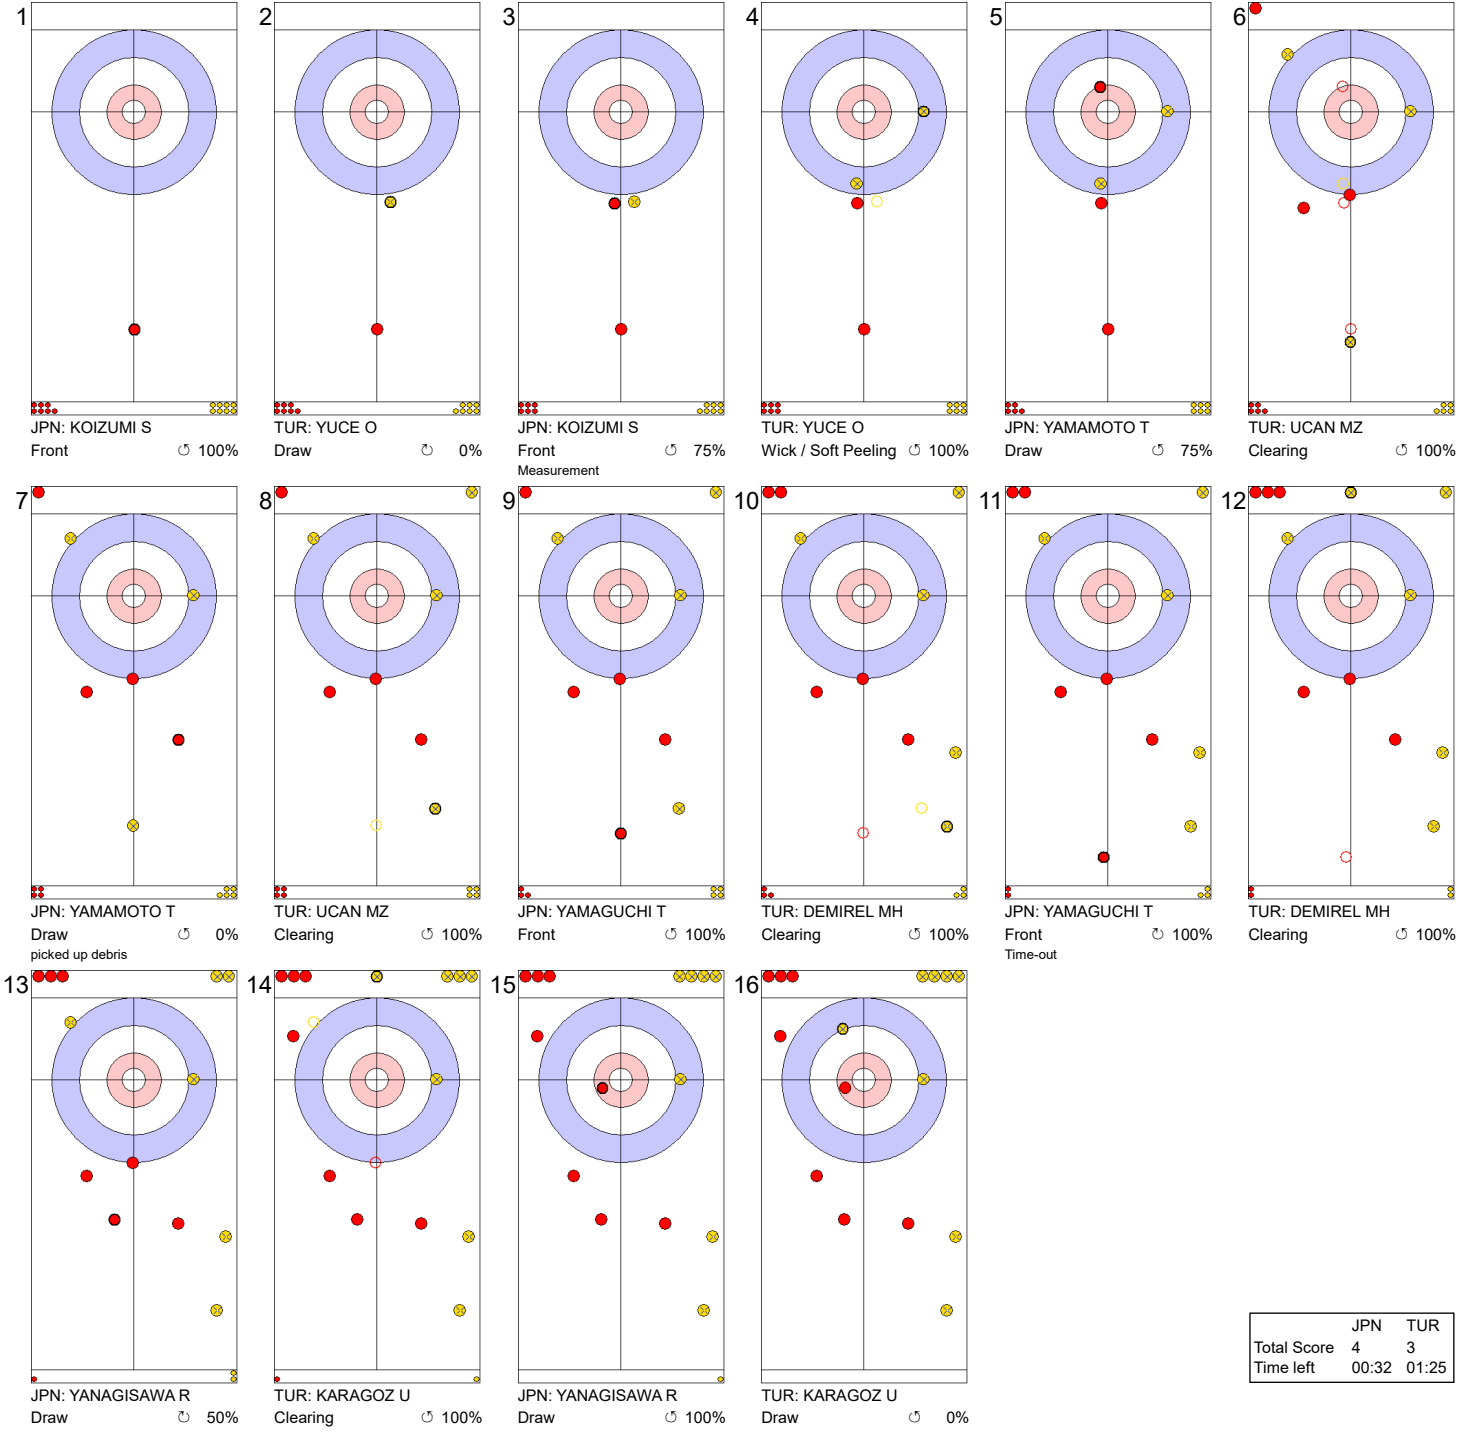

**Legend:**  
 ↻ Clockwise      ↺ Counter-clockwise      - Not considered

SAT 1 APR 2023  
 Start Time 19:00

Round Robin Session 2 - Sheet A

**Game - Shot by Shot**

**Legend:**  
 ↻ Clockwise      ↺ Counter-clockwise      - Not considered

SAT 1 APR 2023  
 Start Time 19:00

Round Robin Session 2 - Sheet A

**Game - Shot by Shot**

**Legend:**  
 ↻ Clockwise      ↺ Counter-clockwise      - Not considered

SAT 1 APR 2023  
 Start Time 19:00

Round Robin Session 2 - Sheet A

**Game - Shot by Shot**

**Legend:**  
 ↻ Clockwise      ↺ Counter-clockwise      - Not considered

SAT 1 APR 2023  
 Start Time 19:00

Round Robin Session 2 - Sheet A

**Game - Shot by Shot**

**End 11** ● **JPN - Japan 3 + 1 (this end) = 4**      ● **TUR - Türkiye 3 + 0 (this end) = 3**

**Legend:**  
 ↻ Clockwise      ↺ Counter-clockwise      - Not considered