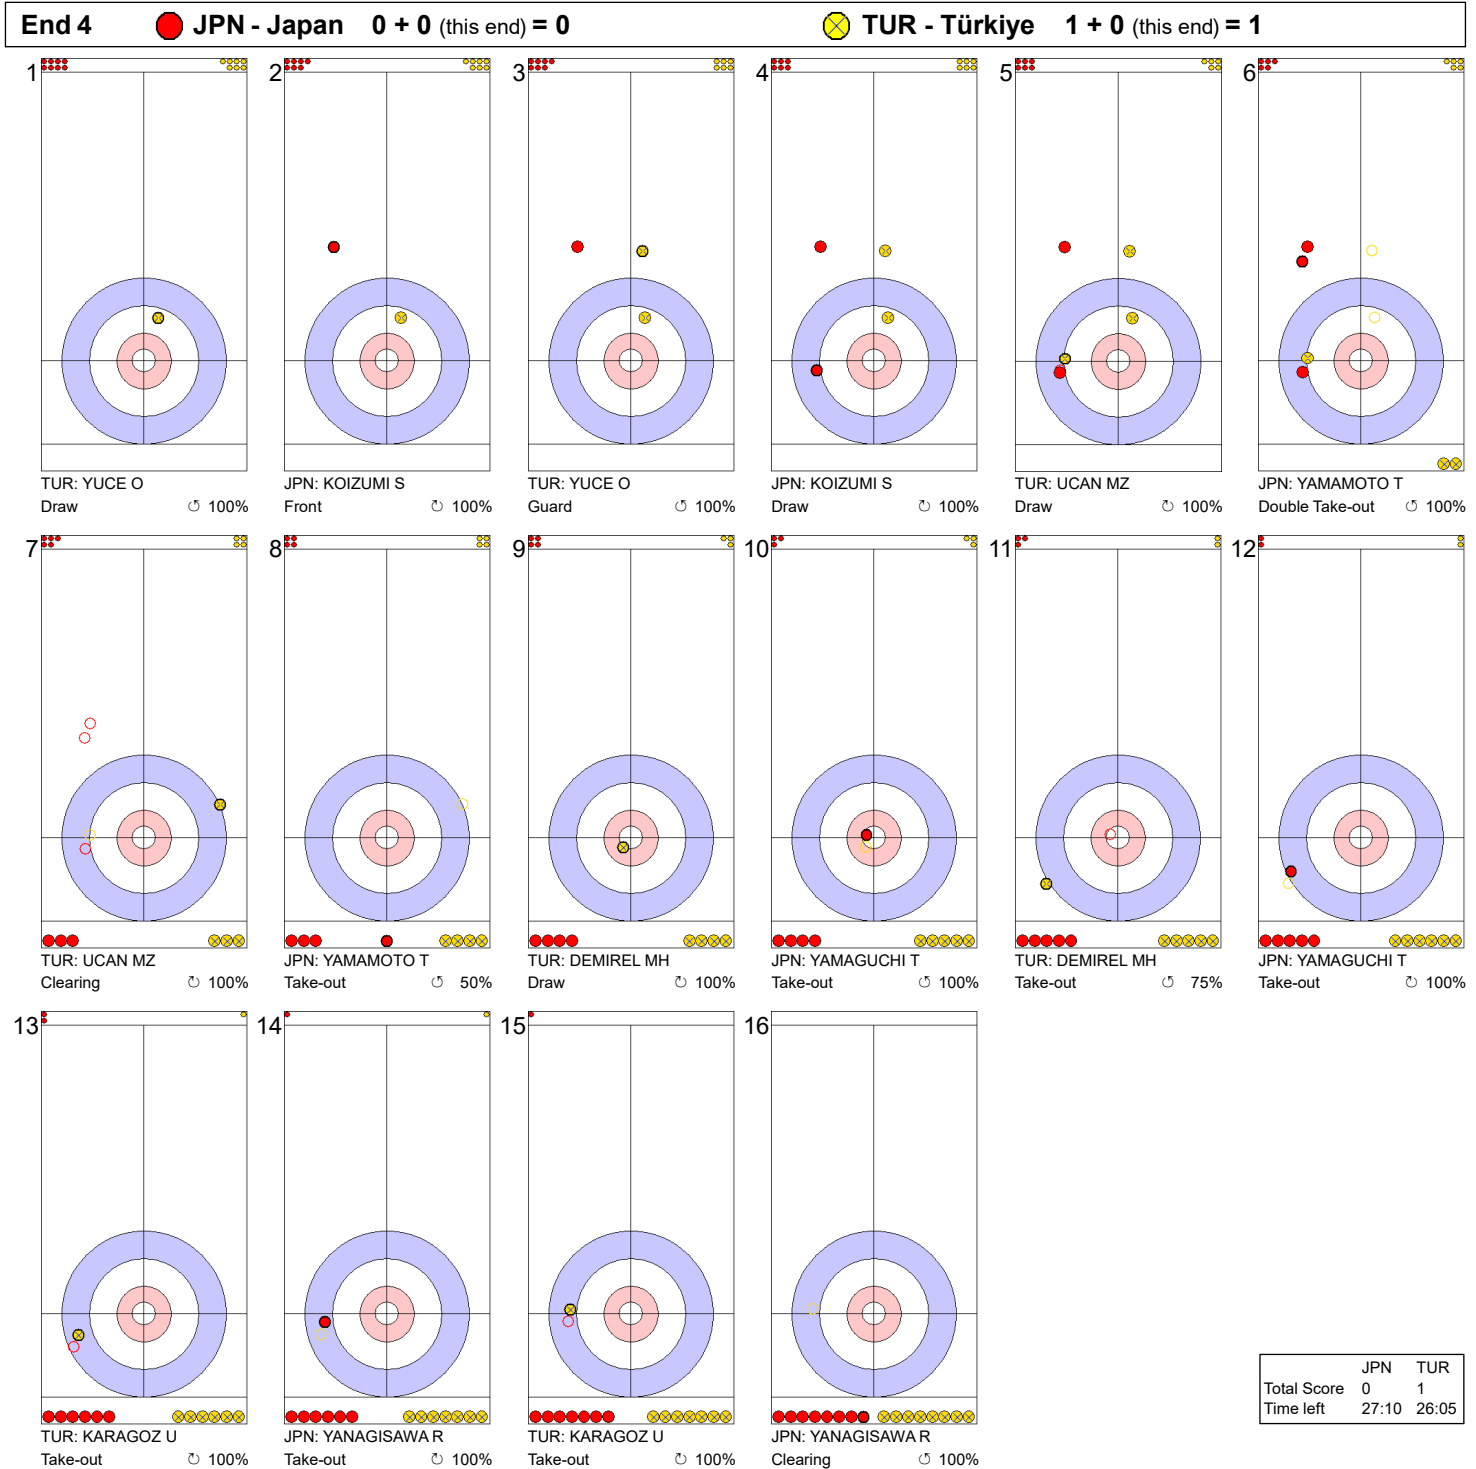

	JPN	TUR
Total Score	0	0
Time left	36:02	35:29

**Legend:**  
 ↻ Clockwise      ↺ Counter-clockwise      - Not considered

SAT 1 APR 2023  
 Start Time 19:00

Round Robin Session 2 - Sheet A

**Game - Shot by Shot**

**Legend:**  
 ↻ Clockwise   ↺ Counter-clockwise   - Not considered

SAT 1 APR 2023  
 Start Time 19:00

Round Robin Session 2 - Sheet A

**Game - Shot by Shot**

**Legend:**  
 ↻ Clockwise      ↺ Counter-clockwise      - Not considered

SAT 1 APR 2023  
 Start Time 19:00

Round Robin Session 2 - Sheet A

**Game - Shot by Shot**

**Legend:**  
 ↻ Clockwise      ↺ Counter-clockwise      - Not considered

SAT 1 APR 2023  
 Start Time 19:00

Round Robin Session 2 - Sheet A

**Game - Shot by Shot**

**Legend:**  
 ↻ Clockwise      ↺ Counter-clockwise      - Not considered

SAT 1 APR 2023  
 Start Time 19:00

Round Robin Session 2 - Sheet A

**Game - Shot by Shot**

**End 6** ● **JPN - Japan 1 + 0 (this end) = 1** ● **TUR - Türkiye 1 + 1 (this end) = 2**