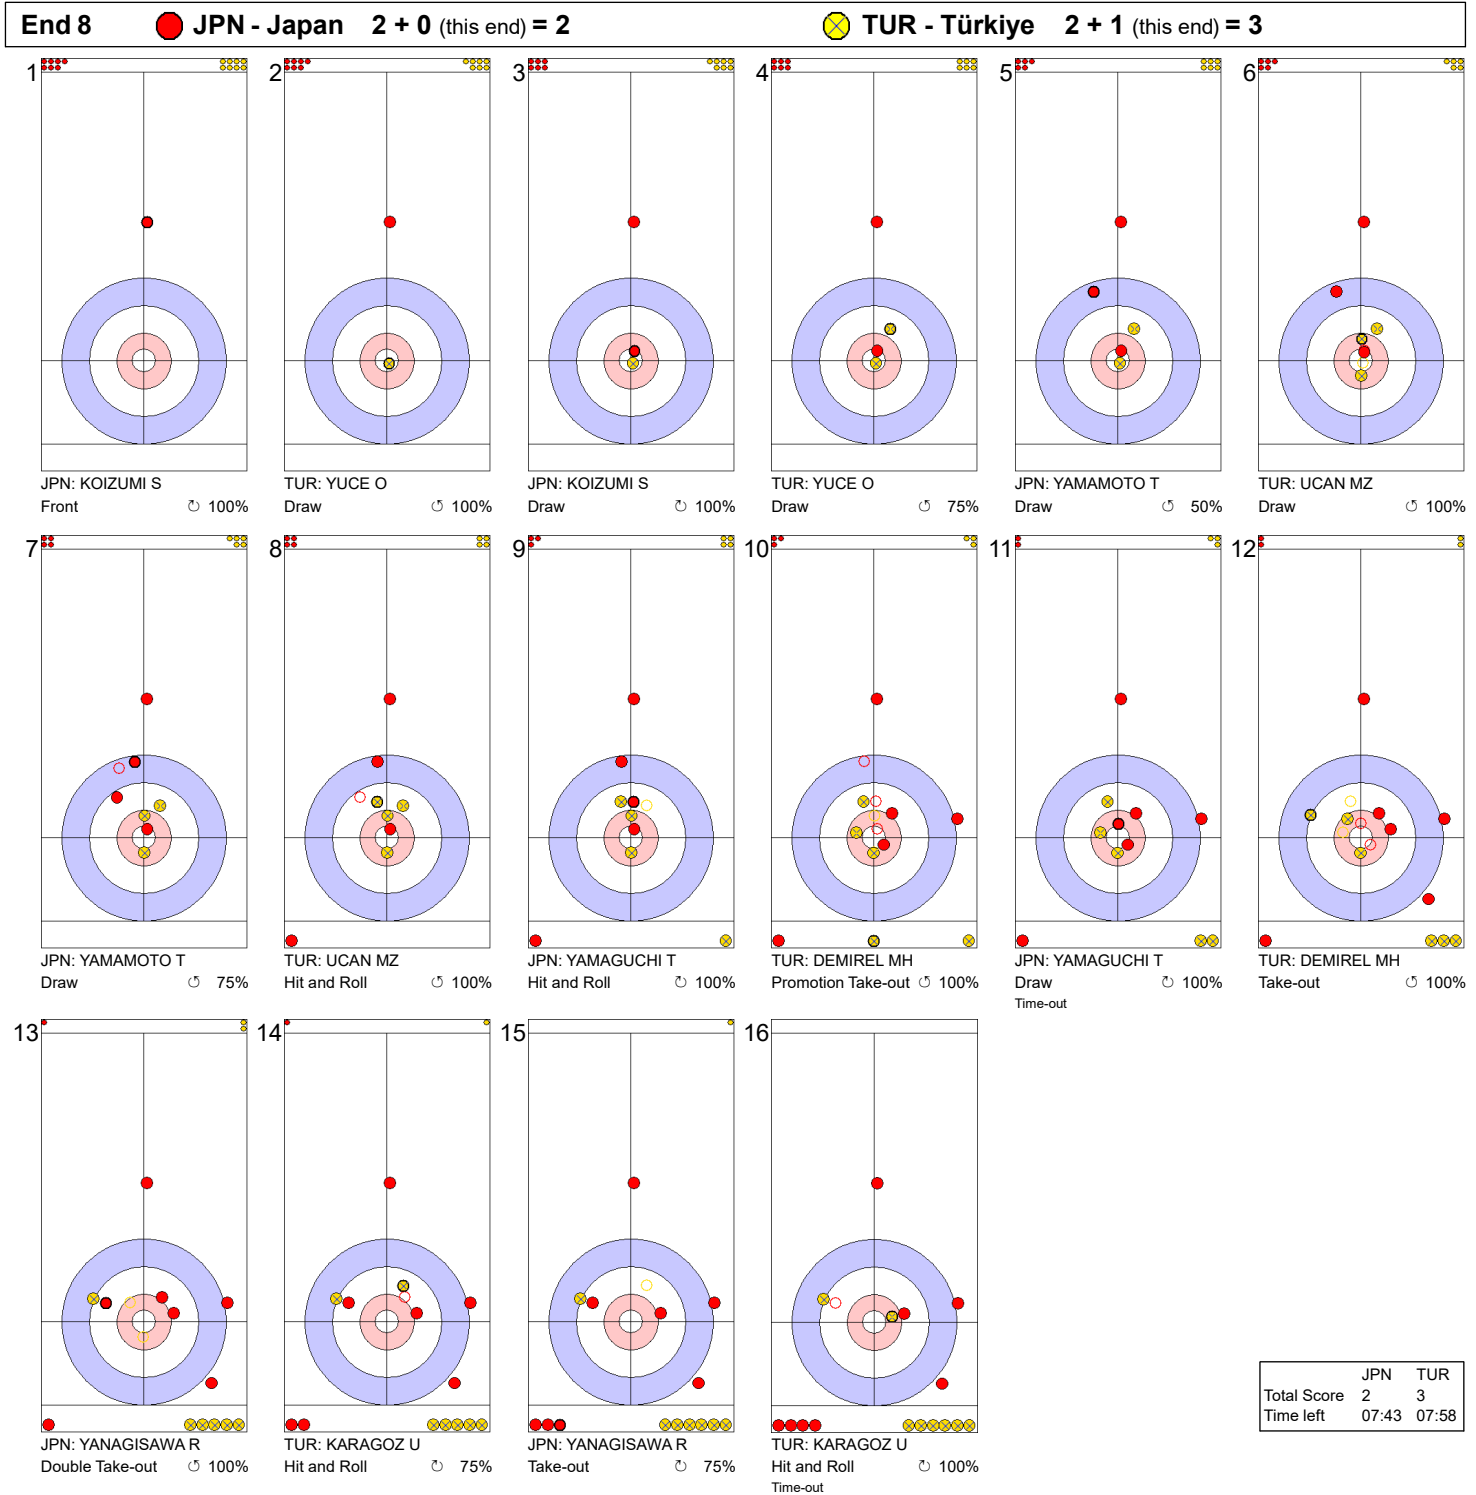

**Game - Shot by Shot**

**Legend:**  
 ↻ Clockwise      ↺ Counter-clockwise      - Not considered

SAT 1 APR 2023  
 Start Time 19:00

Round Robin Session 2 - Sheet A

**Game - Shot by Shot**

**End 6** ● **JPN - Japan 1 + 0 (this end) = 1** ● **TUR - Türkiye 1 + 1 (this end) = 2**

	JPN	TUR
Total Score	1	2
Time left	18:27	17:58

**Legend:**  
 ↻ Clockwise      ↺ Counter-clockwise      - Not considered

SAT 1 APR 2023  
 Start Time 19:00

Round Robin Session 2 - Sheet A

**Game - Shot by Shot**

**Legend:**  
 ↻ Clockwise      ↺ Counter-clockwise      - Not considered

SAT 1 APR 2023  
 Start Time 19:00

Round Robin Session 2 - Sheet A

**Game - Shot by Shot**

**Legend:**  
 ↻ Clockwise      ↺ Counter-clockwise      - Not considered

SAT 1 APR 2023  
 Start Time 19:00

Round Robin Session 2 - Sheet A

**Game - Shot by Shot**

**Legend:**  
 ↻ Clockwise      ↺ Counter-clockwise      - Not considered

SAT 1 APR 2023  
 Start Time 19:00

Round Robin Session 2 - Sheet A