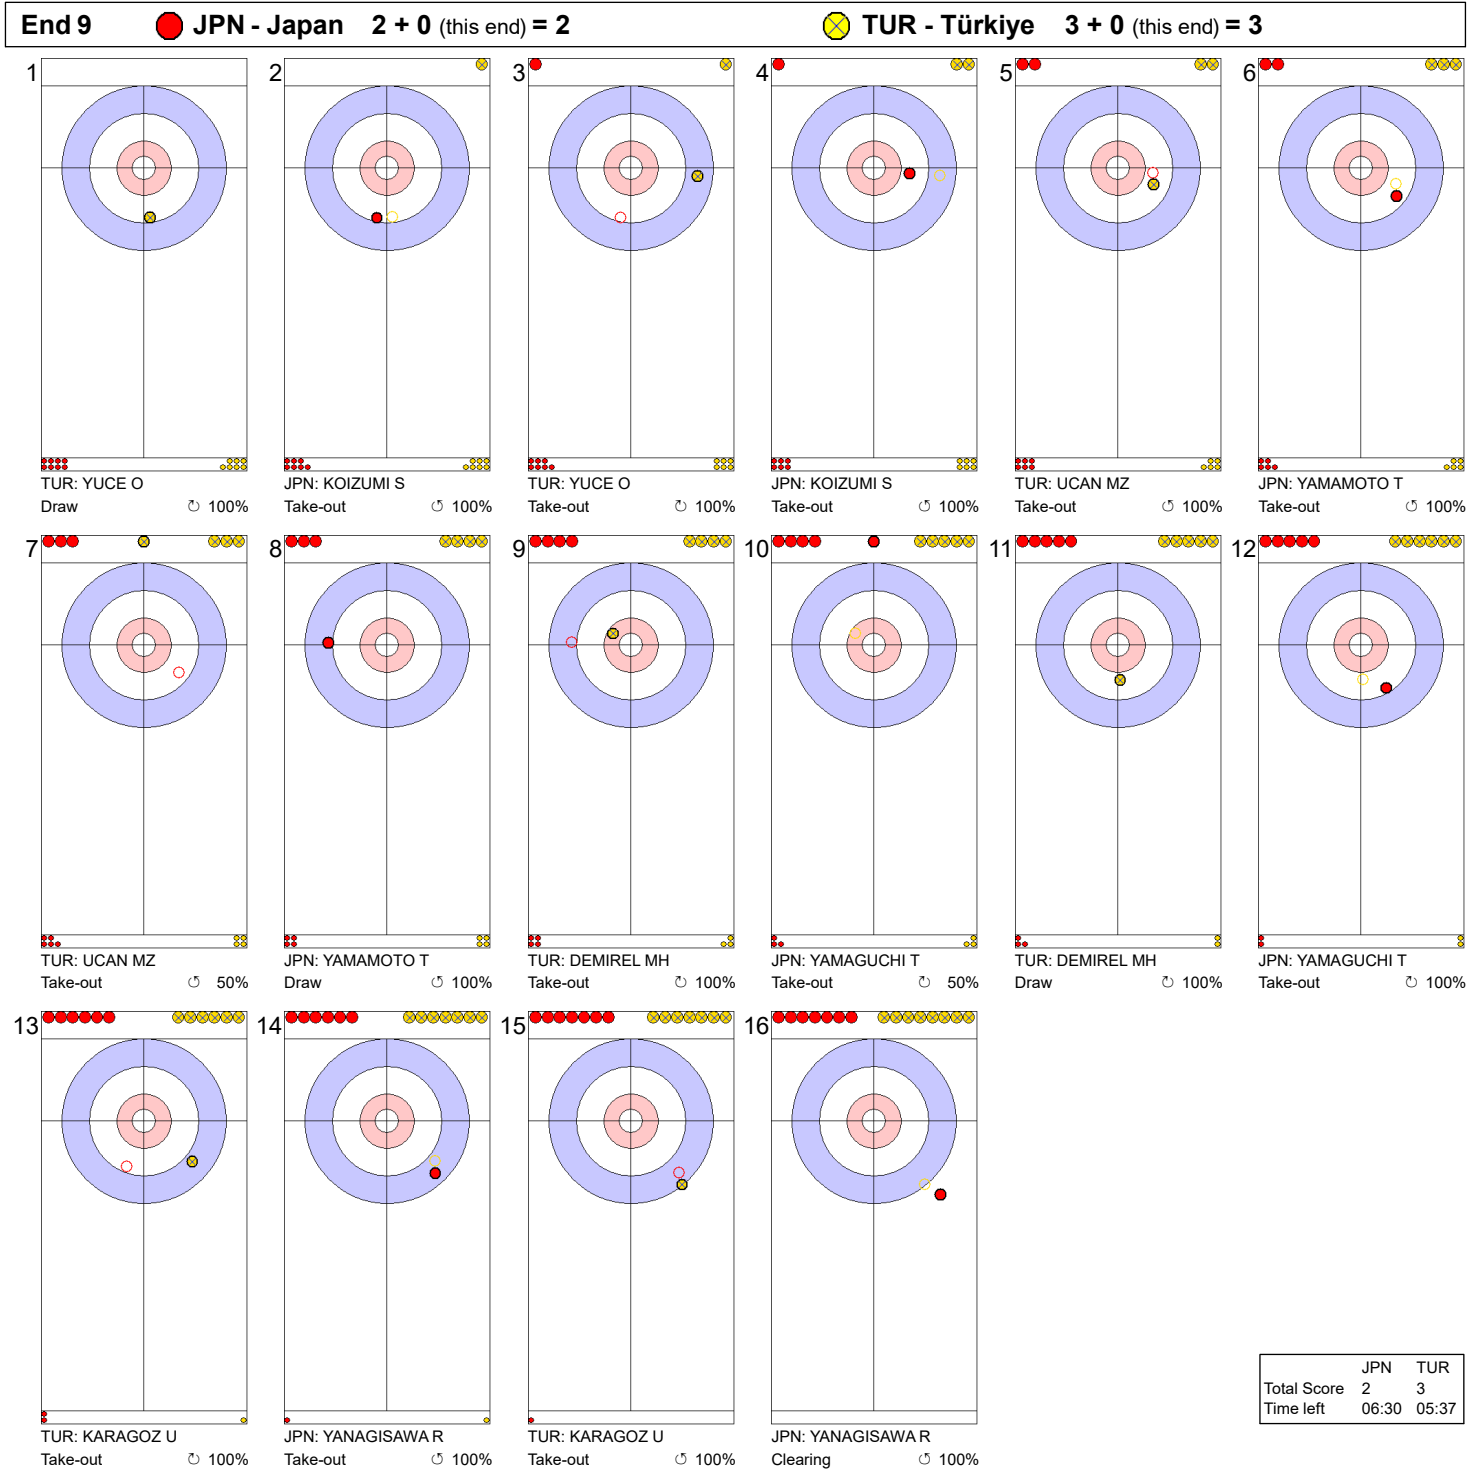

	JPN	TUR
Total Score	1	2
Time left	18:27	17:58

**Legend:**  
 ↻ Clockwise      ↺ Counter-clockwise      - Not considered

SAT 1 APR 2023  
 Start Time 19:00

Round Robin Session 2 - Sheet A

**Game - Shot by Shot**

**Legend:**  
 ↻ Clockwise      ↺ Counter-clockwise      - Not considered

SAT 1 APR 2023  
 Start Time 19:00

Round Robin Session 2 - Sheet A

**Game - Shot by Shot**

**Legend:**  
 ↻ Clockwise      ↺ Counter-clockwise      - Not considered

SAT 1 APR 2023  
 Start Time 19:00

Round Robin Session 2 - Sheet A

**Game - Shot by Shot**

**Legend:**  
 ↻ Clockwise      ↺ Counter-clockwise      - Not considered

SAT 1 APR 2023  
 Start Time 19:00

Round Robin Session 2 - Sheet A

**Game - Shot by Shot**

**Legend:**  
 ↻ Clockwise      ↺ Counter-clockwise      - Not considered

SAT 1 APR 2023  
 Start Time 19:00

Round Robin Session 2 - Sheet A

**Game - Shot by Shot**

**End 11** ● **JPN - Japan 3 + 1 (this end) = 4**      ● **TUR - Türkiye 3 + 0 (this end) = 3**