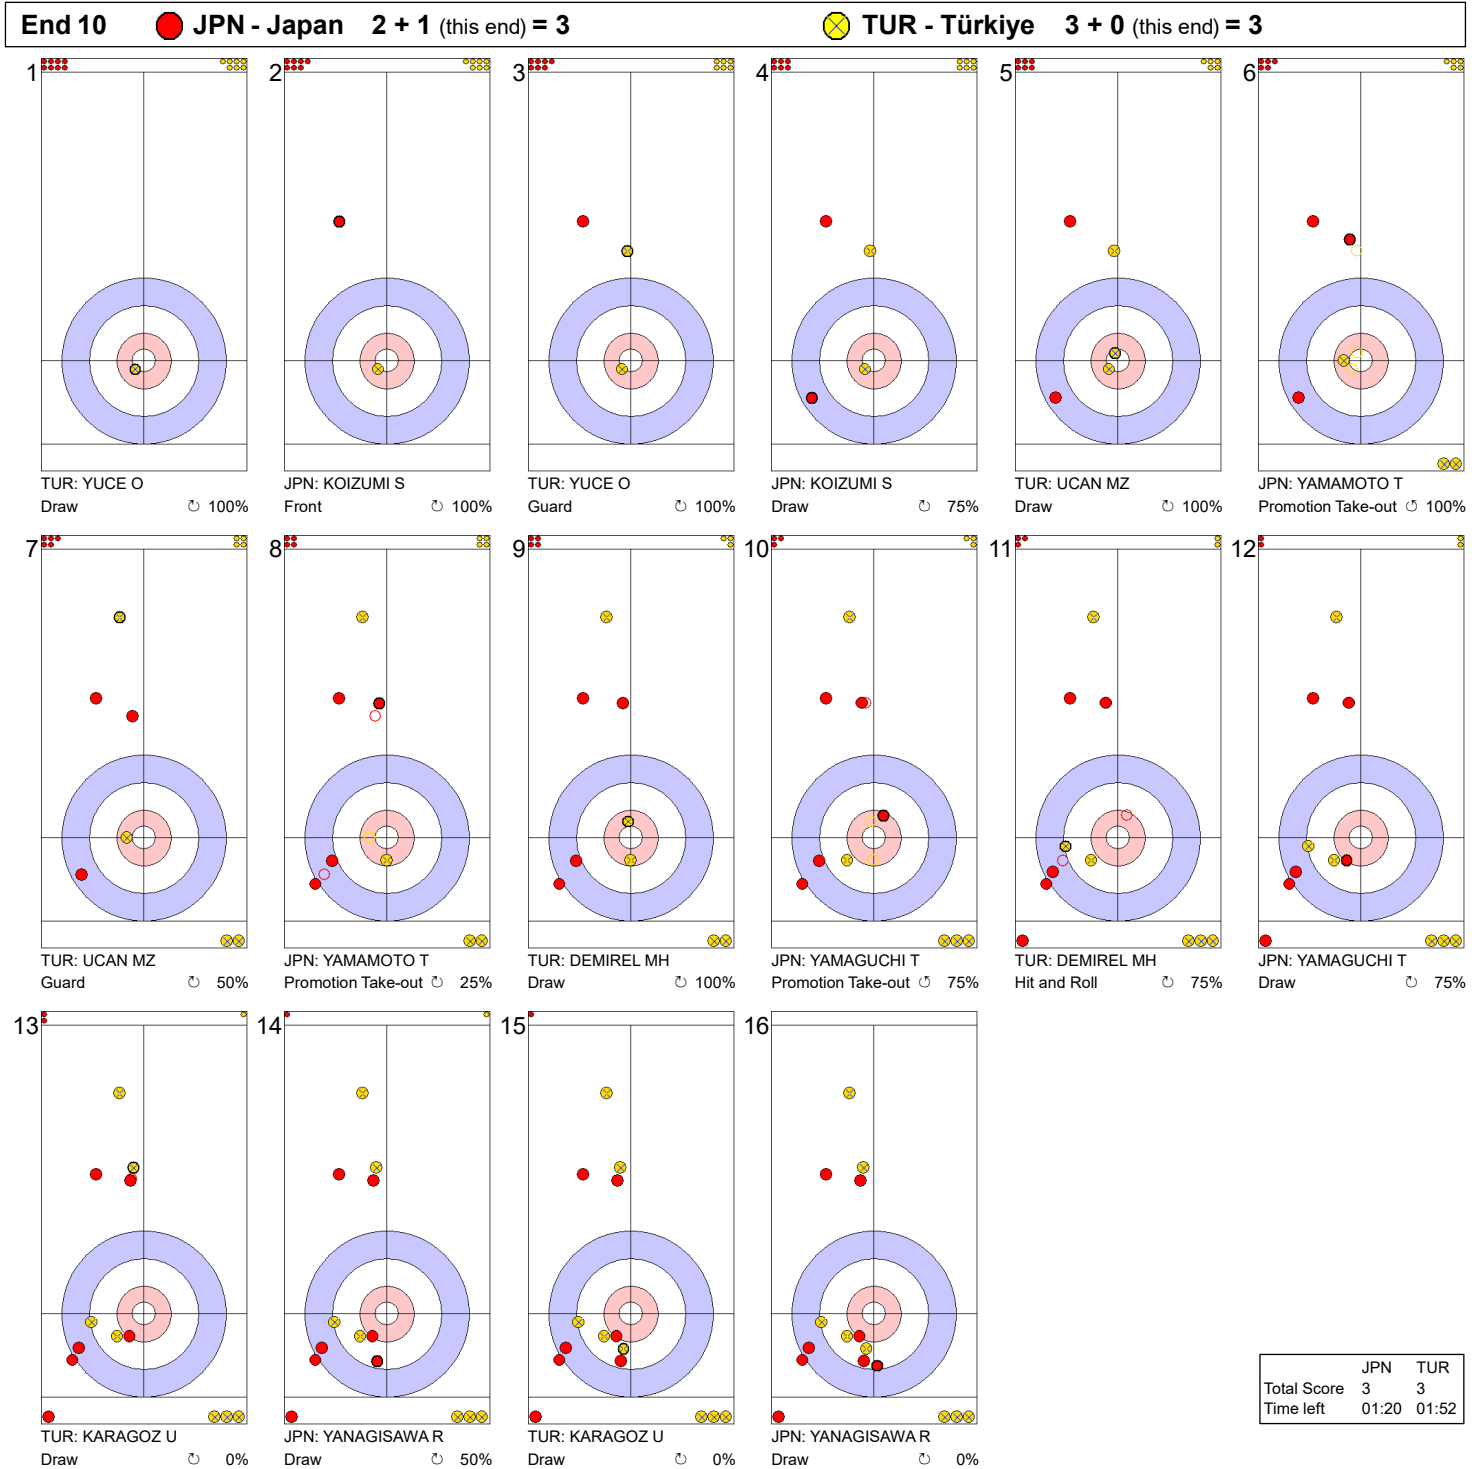

**Legend:**  
 ↻ Clockwise      ↺ Counter-clockwise      - Not considered

SAT 1 APR 2023  
 Start Time 19:00

Round Robin Session 2 - Sheet A

**Game - Shot by Shot**

**Legend:**  
 ↻ Clockwise      ↺ Counter-clockwise      - Not considered

SAT 1 APR 2023  
 Start Time 19:00

Round Robin Session 2 - Sheet A

**Game - Shot by Shot**

**Legend:**  
 ↻ Clockwise      ↺ Counter-clockwise      - Not considered

SAT 1 APR 2023  
 Start Time 19:00

Round Robin Session 2 - Sheet A

**Game - Shot by Shot**

**Legend:**  
 ↻ Clockwise      ↺ Counter-clockwise      - Not considered

SAT 1 APR 2023  
 Start Time 19:00

Round Robin Session 2 - Sheet A

**Game - Shot by Shot**

**End 11** ● **JPN - Japan 3 + 1 (this end) = 4**      ● **TUR - Türkiye 3 + 0 (this end) = 3**

**Legend:**  
 ↻ Clockwise      ↺ Counter-clockwise      - Not considered