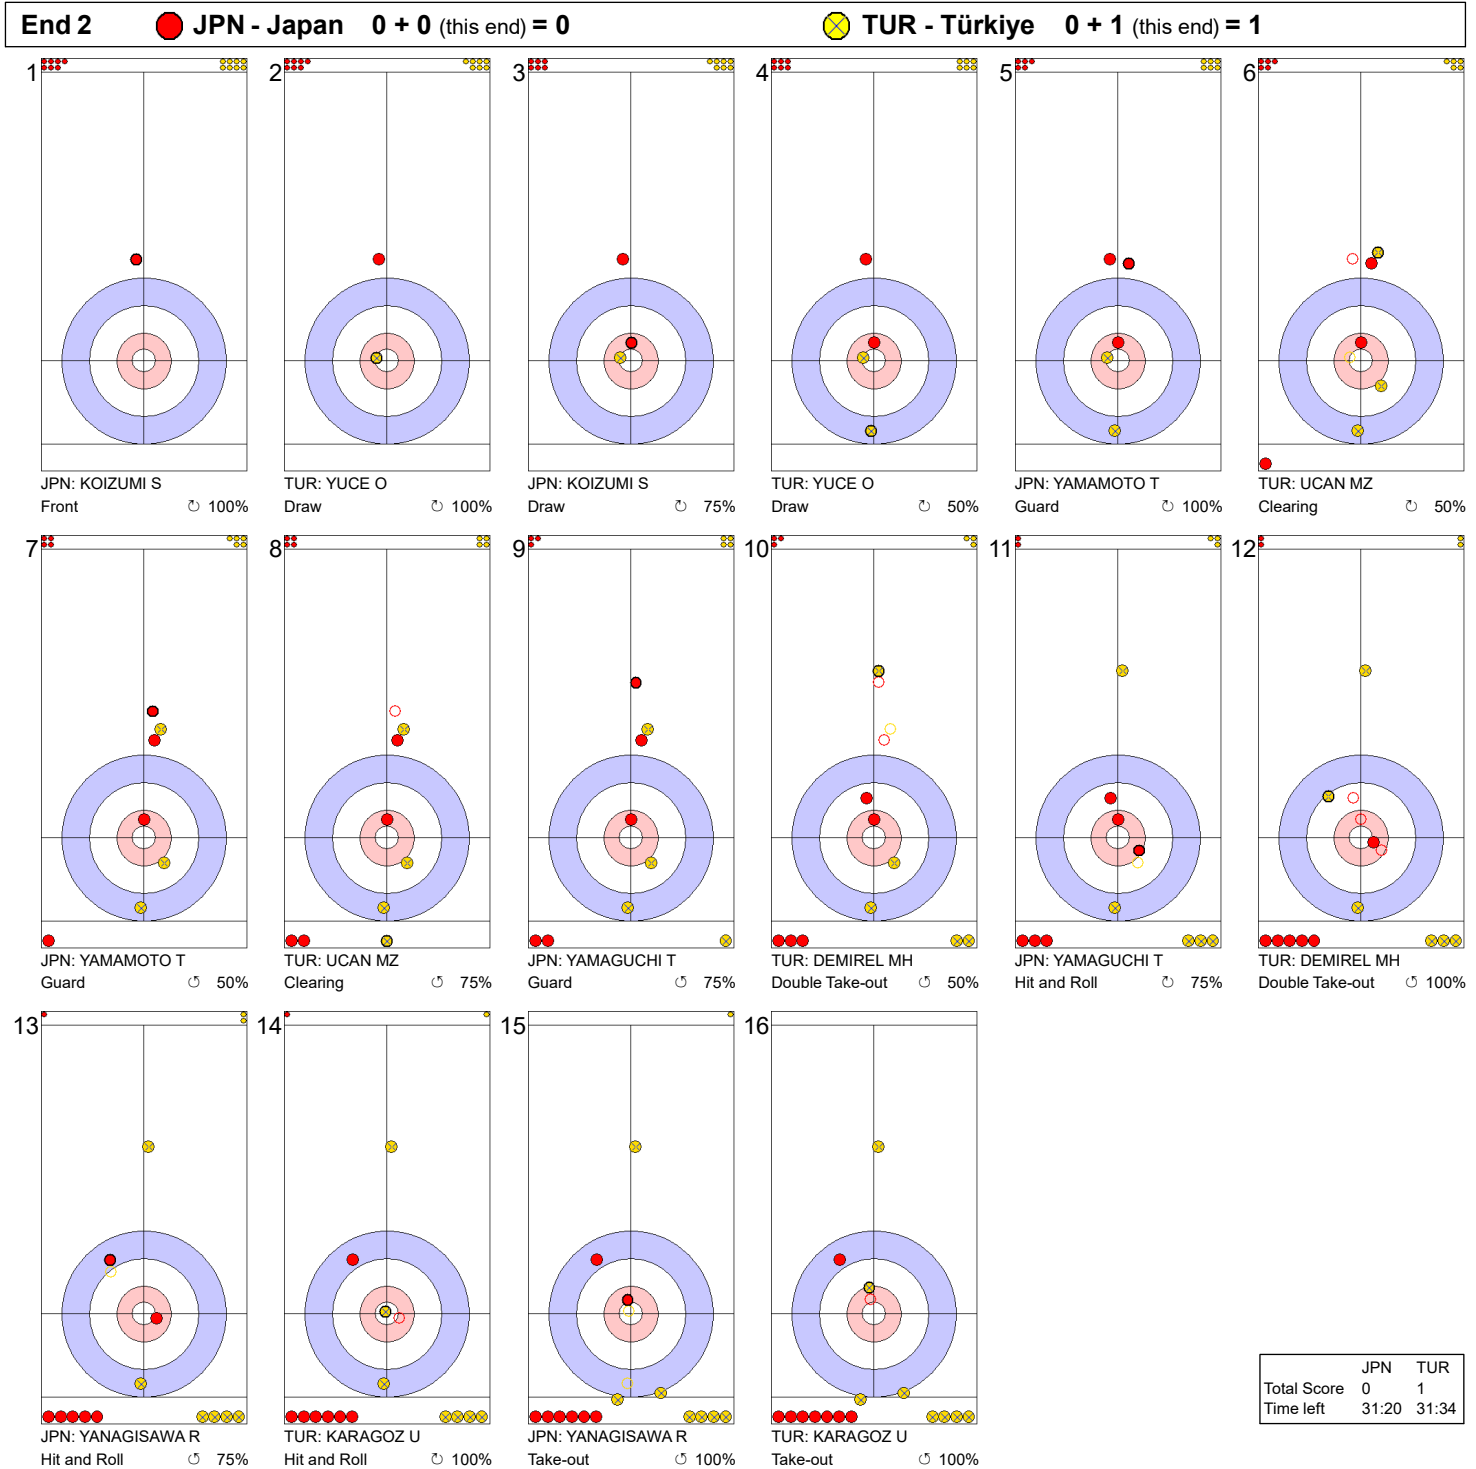

SAT 1 APR 2023  
 Start Time 19:00

Round Robin Session 2 - Sheet A

**Game - Shot by Shot**

**End 1**   ● **JPN - Japan**   0 + 0 (this end) = 0      ● **TUR - Türkiye**   0 + 0 (this end) = 0

Shot	Player	Shot Type	Percentage
1	JPN: KOIZUMI S	Draw	100%
2	TUR: YUCE O	Hit and Roll	100%
3	JPN: KOIZUMI S	Take-out	50%
4	TUR: YUCE O	Front	100%
5	JPN: YAMAMOTO T	Draw	100%
6	TUR: UCAN MZ	Hit and Roll	75%
7	JPN: YAMAMOTO T	Take-out	100%
8	TUR: UCAN MZ	Hit and Roll	75%
9	JPN: YAMAGUCHI T	Hit and Roll	100%
10	TUR: DEMIREL MH	Hit and Roll	50%
11	JPN: YAMAGUCHI T	Clearing	100%
12	TUR: DEMIREL MH	Draw	100%
13	JPN: YANAGISAWA R	Take-out	100%
14	TUR: KARAGOZ U	Take-out	100%
15	JPN: YANAGISAWA R	Take-out	50%
16	TUR: KARAGOZ U	Through	-

	JPN	TUR
Total Score	0	0
Time left	36:02	35:29

**Legend:**  
 ↻ Clockwise      ↺ Counter-clockwise      - Not considered

SAT 1 APR 2023  
 Start Time 19:00

Round Robin Session 2 - Sheet A

**Game - Shot by Shot**

**Legend:**  
 ↻ Clockwise   ↺ Counter-clockwise   - Not considered

SAT 1 APR 2023  
 Start Time 19:00

Round Robin Session 2 - Sheet A

**Game - Shot by Shot**

**Legend:**  
 ↻ Clockwise      ↺ Counter-clockwise      - Not considered

SAT 1 APR 2023  
 Start Time 19:00

Round Robin Session 2 - Sheet A

**Game - Shot by Shot**

**Legend:**  
 ↻ Clockwise      ↺ Counter-clockwise      - Not considered

SAT 1 APR 2023  
 Start Time 19:00

Round Robin Session 2 - Sheet A