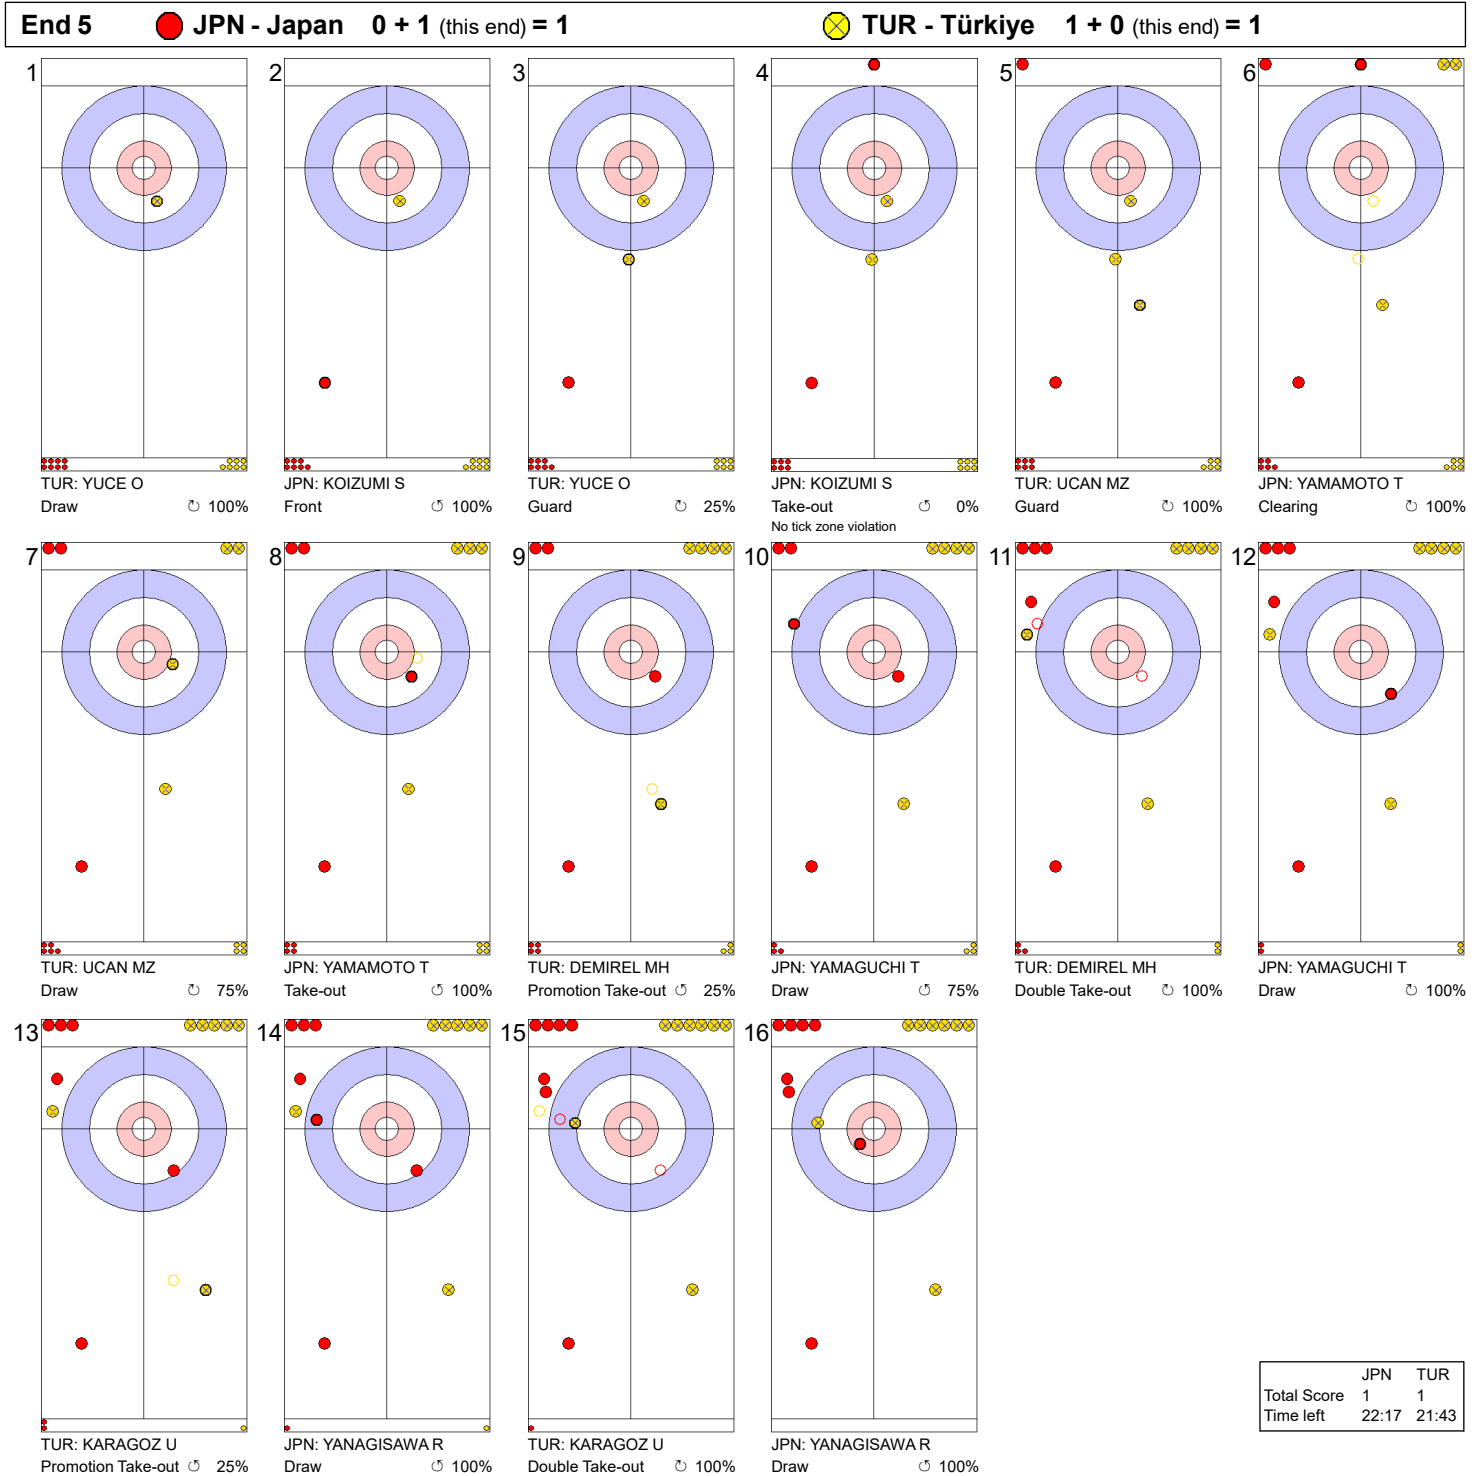

	JPN	TUR
Total Score	0	0
Time left	36:02	35:29

**Legend:**  
 ↻ Clockwise      ↺ Counter-clockwise      - Not considered

SAT 1 APR 2023  
 Start Time 19:00

Round Robin Session 2 - Sheet A

**Game - Shot by Shot**

**Legend:**  
 ↻ Clockwise   ↺ Counter-clockwise   - Not considered

SAT 1 APR 2023  
 Start Time 19:00

Round Robin Session 2 - Sheet A

**Game - Shot by Shot**

**Legend:**  
 ↻ Clockwise      ↺ Counter-clockwise      - Not considered

SAT 1 APR 2023  
 Start Time 19:00

Round Robin Session 2 - Sheet A

**Game - Shot by Shot**

**Legend:**  
 ↻ Clockwise      ↺ Counter-clockwise      - Not considered

SAT 1 APR 2023  
 Start Time 19:00

Round Robin Session 2 - Sheet A

**Game - Shot by Shot**

**Legend:**  
 ↻ Clockwise      ↺ Counter-clockwise      - Not considered

SAT 1 APR 2023  
 Start Time 19:00

Round Robin Session 2 - Sheet A

**Game - Shot by Shot**

**End 6** ● **JPN - Japan 1 + 0 (this end) = 1** ● **TUR - Türkiye 1 + 1 (this end) = 2**