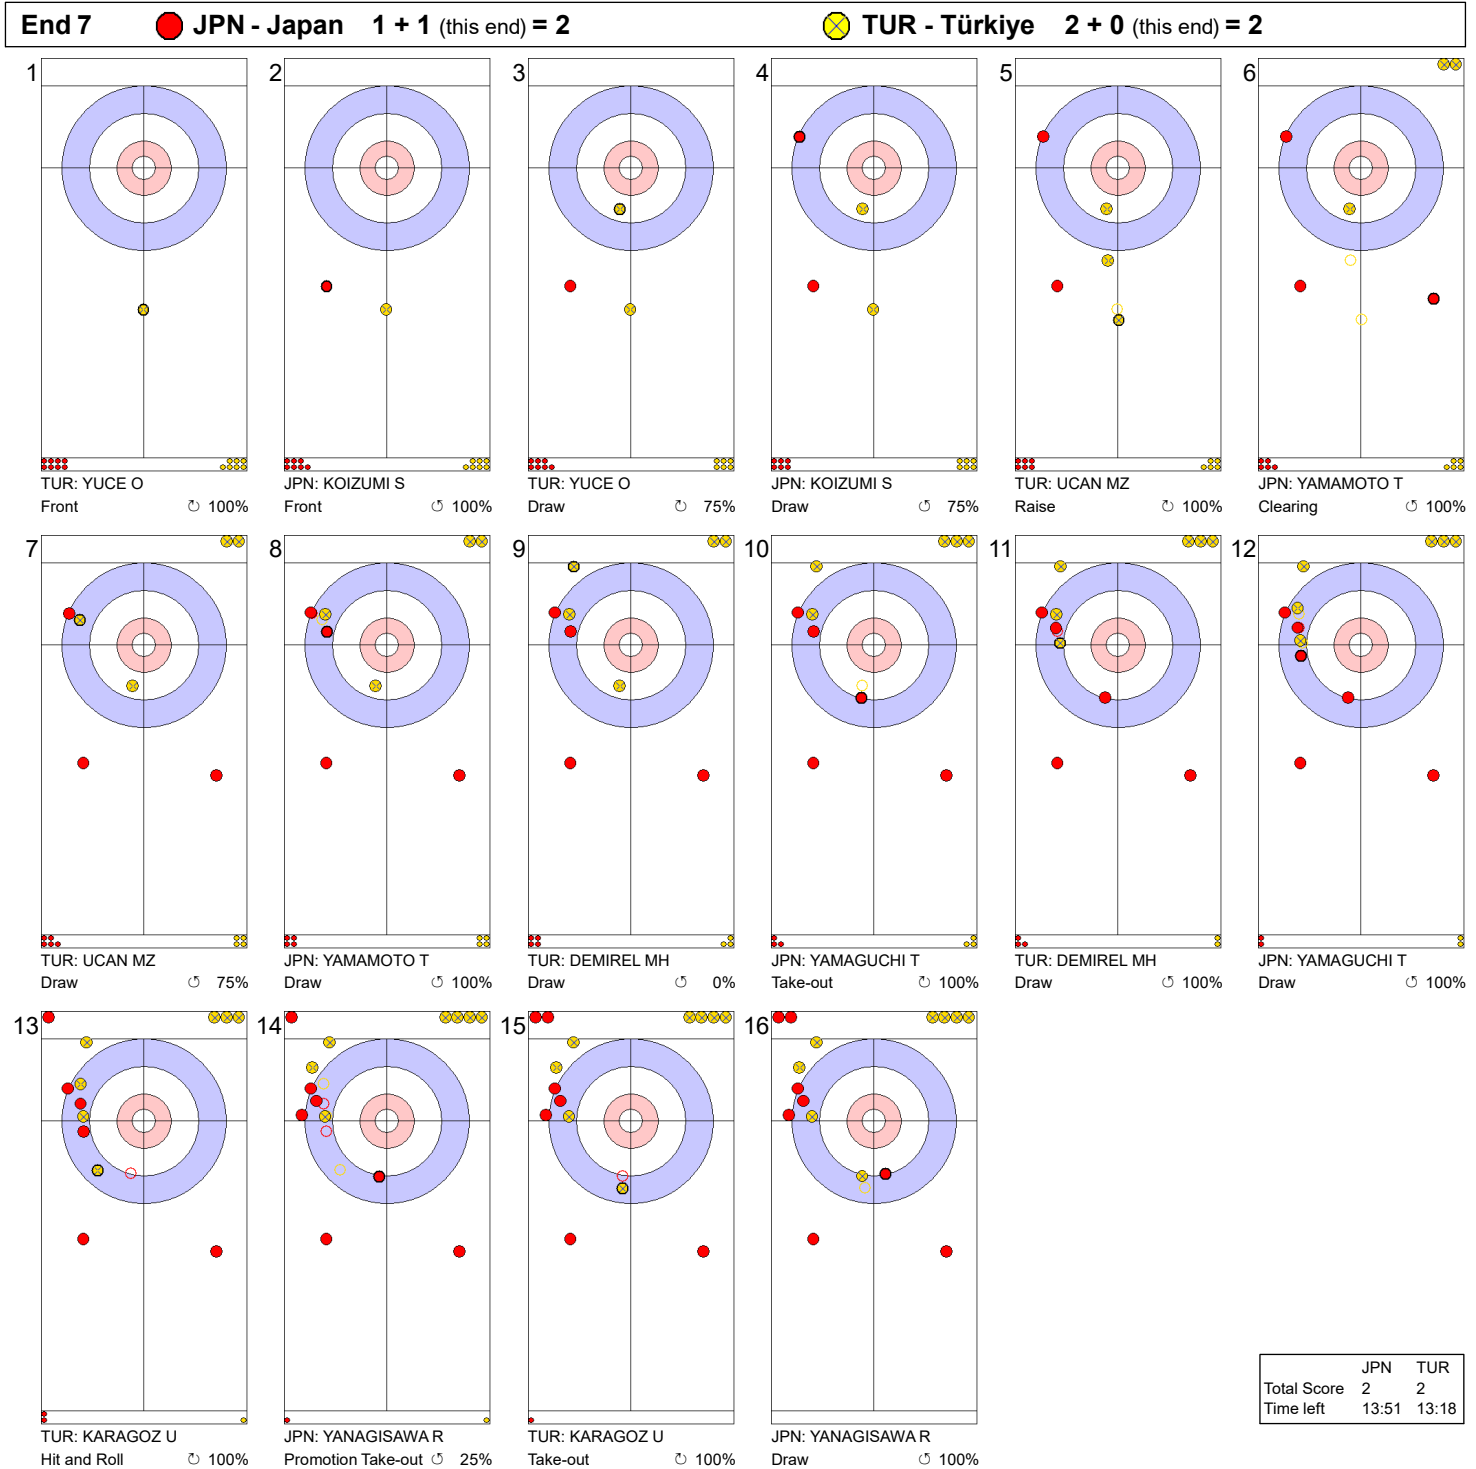

**Game - Shot by Shot**

**Legend:**  
 ↻ Clockwise      ↺ Counter-clockwise      - Not considered

SAT 1 APR 2023  
 Start Time 19:00

Round Robin Session 2 - Sheet A

**Game - Shot by Shot**

**End 6** ● **JPN - Japan 1 + 0 (this end) = 1** ● **TUR - Türkiye 1 + 1 (this end) = 2**

Shot	Player	Shot Type	Success %
1	JPN: KOIZUMI S	Front	100%
2	TUR: YUCE O	Draw	100%
3	JPN: KOIZUMI S	Draw	50%
4	TUR: YUCE O	Draw	100%
5	JPN: YAMAMOTO T	Draw	50%
6	TUR: UCAN MZ	Draw	75%
7	JPN: YAMAMOTO T	Promotion Take-out	100%
8	TUR: UCAN MZ	Take-out	50%
9	JPN: YAMAGUCHI T	Take-out	100%
10	TUR: DEMIREL MH	Draw	0%
11	JPN: YAMAGUCHI T	Draw	100%
12	TUR: DEMIREL MH	Double Take-out	75%
13	JPN: YANAGISAWA R	Take-out	100%
14	TUR: KARAGOZ U	Hit and Roll	75%
15	JPN: YANAGISAWA R	Hit and Roll	100%
16	TUR: KARAGOZ U	Draw	100%

	JPN	TUR
Total Score	1	2
Time left	18:27	17:58

**Legend:**  
 ↻ Clockwise      ↺ Counter-clockwise      - Not considered

SAT 1 APR 2023  
 Start Time 19:00

Round Robin Session 2 - Sheet A

**Game - Shot by Shot**

**Legend:**  
 ↻ Clockwise      ↺ Counter-clockwise      - Not considered

SAT 1 APR 2023  
 Start Time 19:00

Round Robin Session 2 - Sheet A

**Game - Shot by Shot**

**Legend:**  
 ↻ Clockwise      ↺ Counter-clockwise      - Not considered