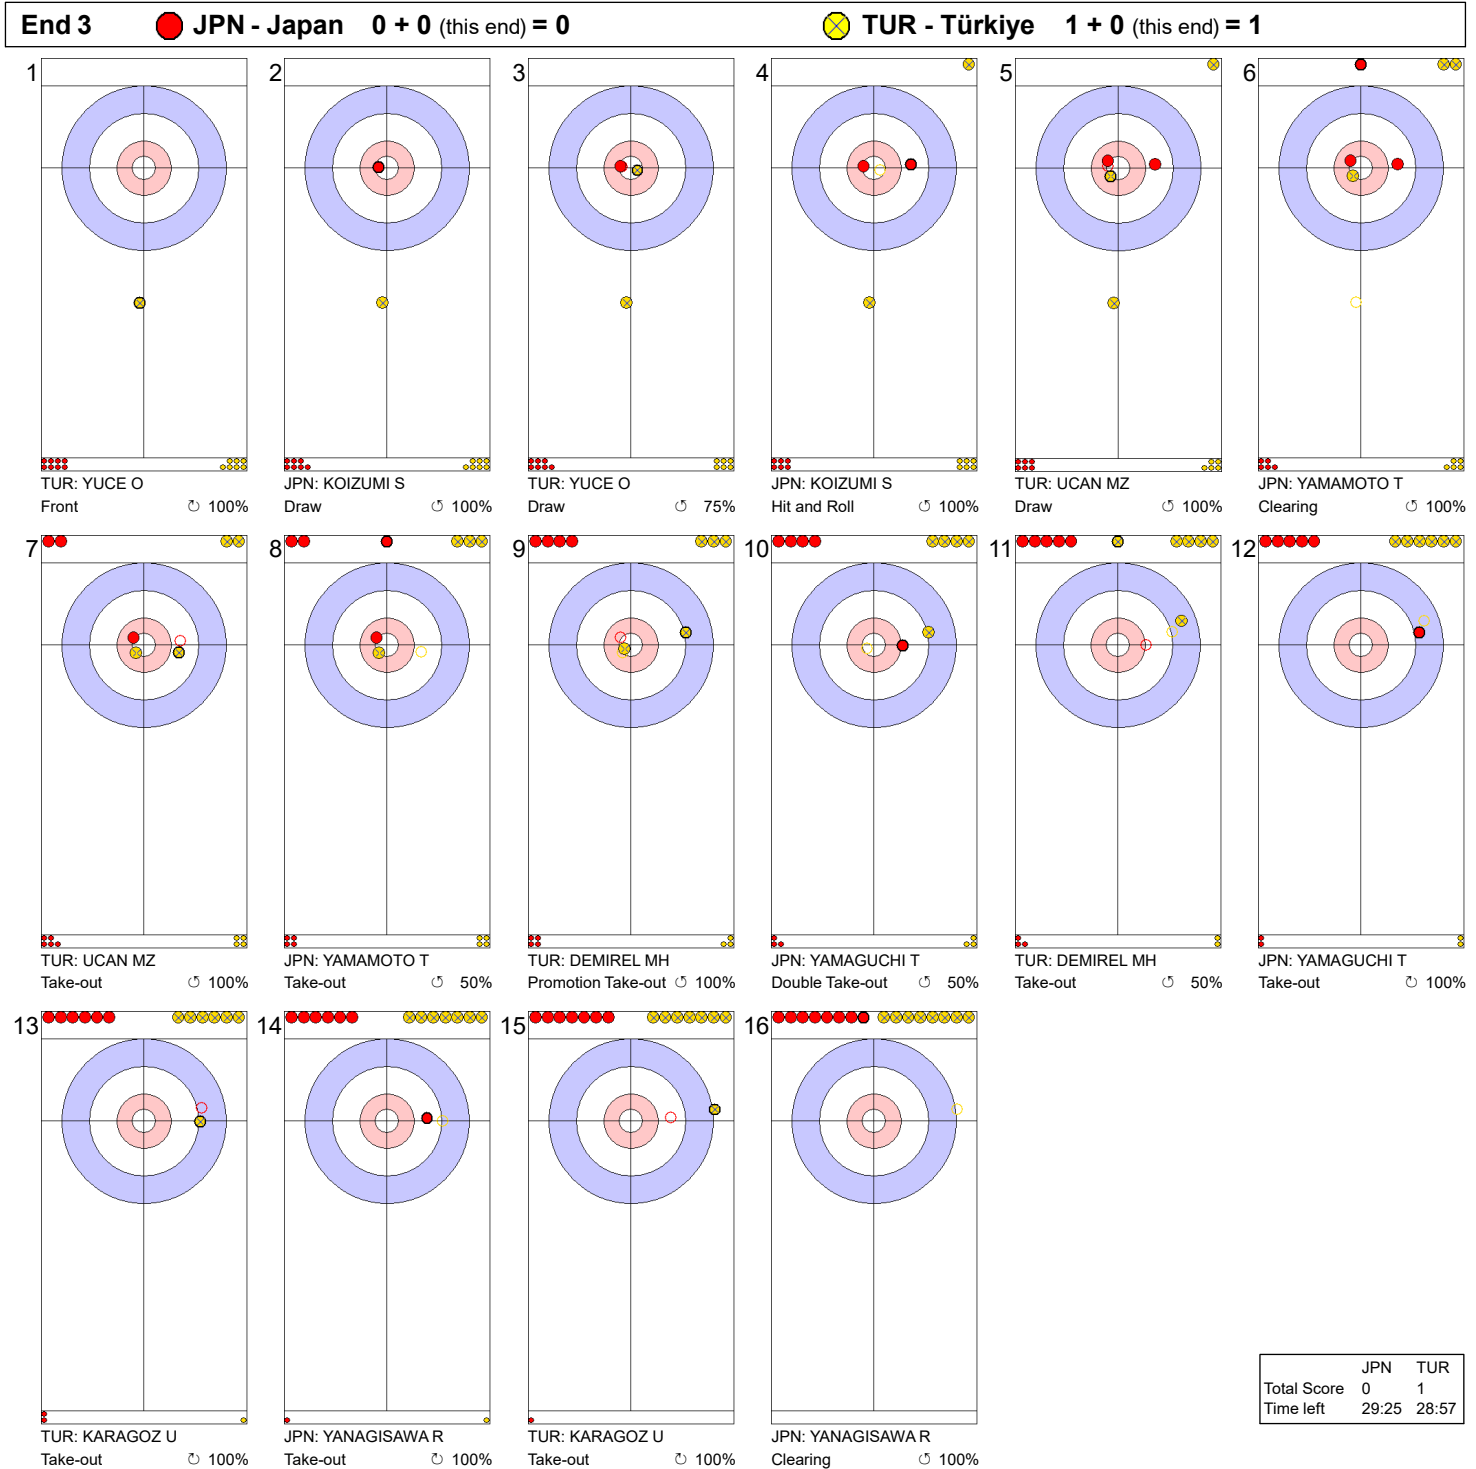

SAT 1 APR 2023  
 Start Time 19:00

Round Robin Session 2 - Sheet A

**Game - Shot by Shot**

**End 1**   ● **JPN - Japan**   0 + 0 (this end) = 0      ● **TUR - Türkiye**   0 + 0 (this end) = 0

Shot	Player	Shot Type	Percentage
1	JPN: KOIZUMI S	Draw	100%
2	TUR: YUCE O	Hit and Roll	100%
3	JPN: KOIZUMI S	Take-out	50%
4	TUR: YUCE O	Front	100%
5	JPN: YAMAMOTO T	Draw	100%
6	TUR: UCAN MZ	Hit and Roll	75%
7	JPN: YAMAMOTO T	Take-out	100%
8	TUR: UCAN MZ	Hit and Roll	75%
9	JPN: YAMAGUCHI T	Hit and Roll	100%
10	TUR: DEMIREL MH	Hit and Roll	50%
11	JPN: YAMAGUCHI T	Clearing	100%
12	TUR: DEMIREL MH	Draw	100%
13	JPN: YANAGISAWA R	Take-out	100%
14	TUR: KARAGOZ U	Take-out	100%
15	JPN: YANAGISAWA R	Take-out	50%
16	TUR: KARAGOZ U	Through	-

	JPN	TUR
Total Score	0	0
Time left	36:02	35:29

**Legend:**  
 ↻ Clockwise      ↺ Counter-clockwise      - Not considered

SAT 1 APR 2023  
 Start Time 19:00

Round Robin Session 2 - Sheet A

**Game - Shot by Shot**

**Legend:**  
 ↻ Clockwise   ↺ Counter-clockwise   - Not considered

SAT 1 APR 2023  
 Start Time 19:00

Round Robin Session 2 - Sheet A

**Game - Shot by Shot**

**Legend:**  
 ↻ Clockwise      ↺ Counter-clockwise      - Not considered

SAT 1 APR 2023  
 Start Time 19:00

Round Robin Session 2 - Sheet A

**Game - Shot by Shot**

**Legend:**  
 ↻ Clockwise      ↺ Counter-clockwise      - Not considered

SAT 1 APR 2023  
 Start Time 19:00

Round Robin Session 2 - Sheet A