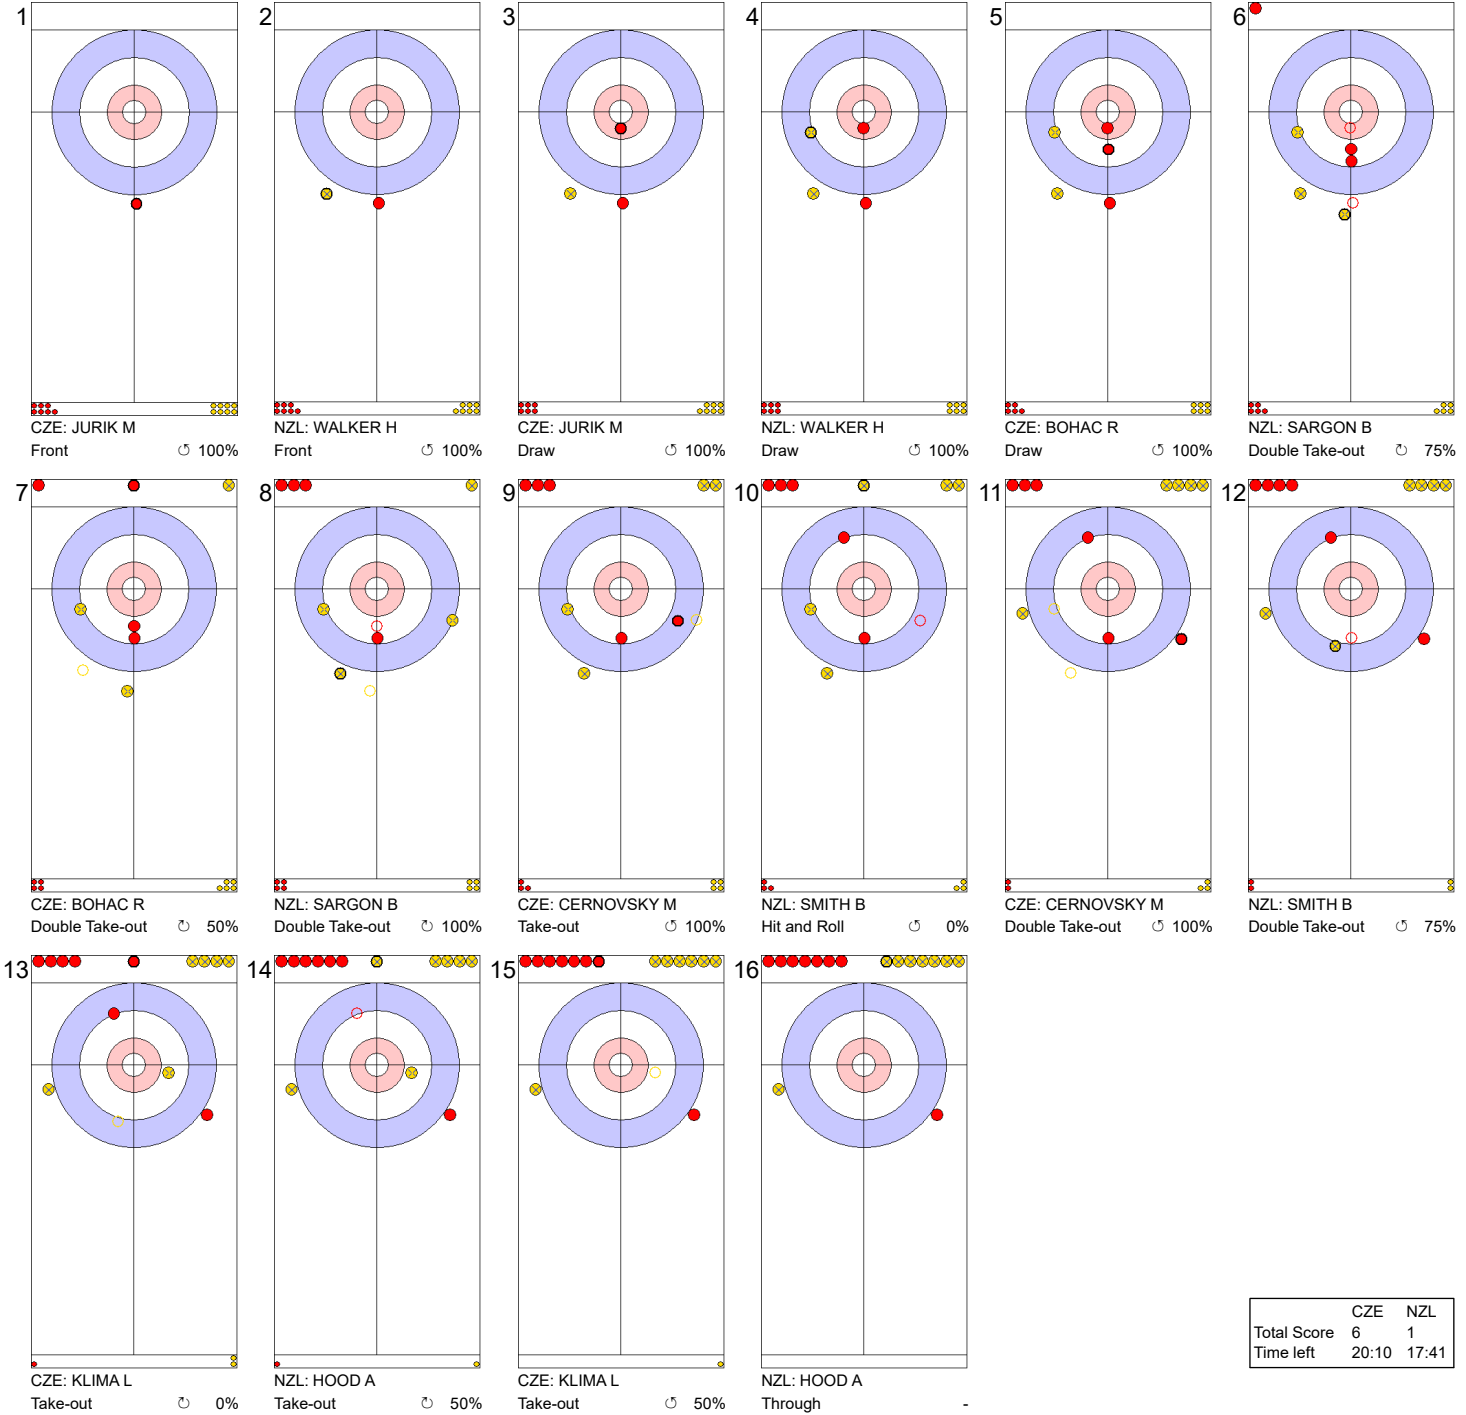

SAT 1 APR 2023  
 Start Time 19:00

Round Robin Session 2 - Sheet D

**Game - Shot by Shot**

**Legend:**  
 ↻ Clockwise      ↺ Counter-clockwise      - Not considered

SAT 1 APR 2023  
 Start Time 19:00

Round Robin Session 2 - Sheet D

**Game - Shot by Shot**

**End 4** ● **CZE - Czech Republic** 5 + 1 (this end) = 6      ● **NZL - New Zealand** 1 + 0 (this end) = 1

	CZE	NZL
Total Score	6	1
Time left	23:44	21:49

**Legend:**  
 ↻ Clockwise      ↺ Counter-clockwise      - Not considered

SAT 1 APR 2023  
 Start Time 19:00

Round Robin Session 2 - Sheet D

**Game - Shot by Shot**

**End 5** ● **CZE - Czech Republic 6 + 0 (this end) = 6** ● **NZL - New Zealand 1 + 0 (this end) = 1**

**Legend:**  
 ↻ Clockwise      ↺ Counter-clockwise      - Not considered

SAT 1 APR 2023  
 Start Time 19:00

Round Robin Session 2 - Sheet D

**Game - Shot by Shot**

**End 6** ● **CZE - Czech Republic 6 + 0 (this end) = 6** ● **NZL - New Zealand 1 + 0 (this end) = 1**

	CZE	NZL
Total Score	6	1
Time left	16:54	15:06