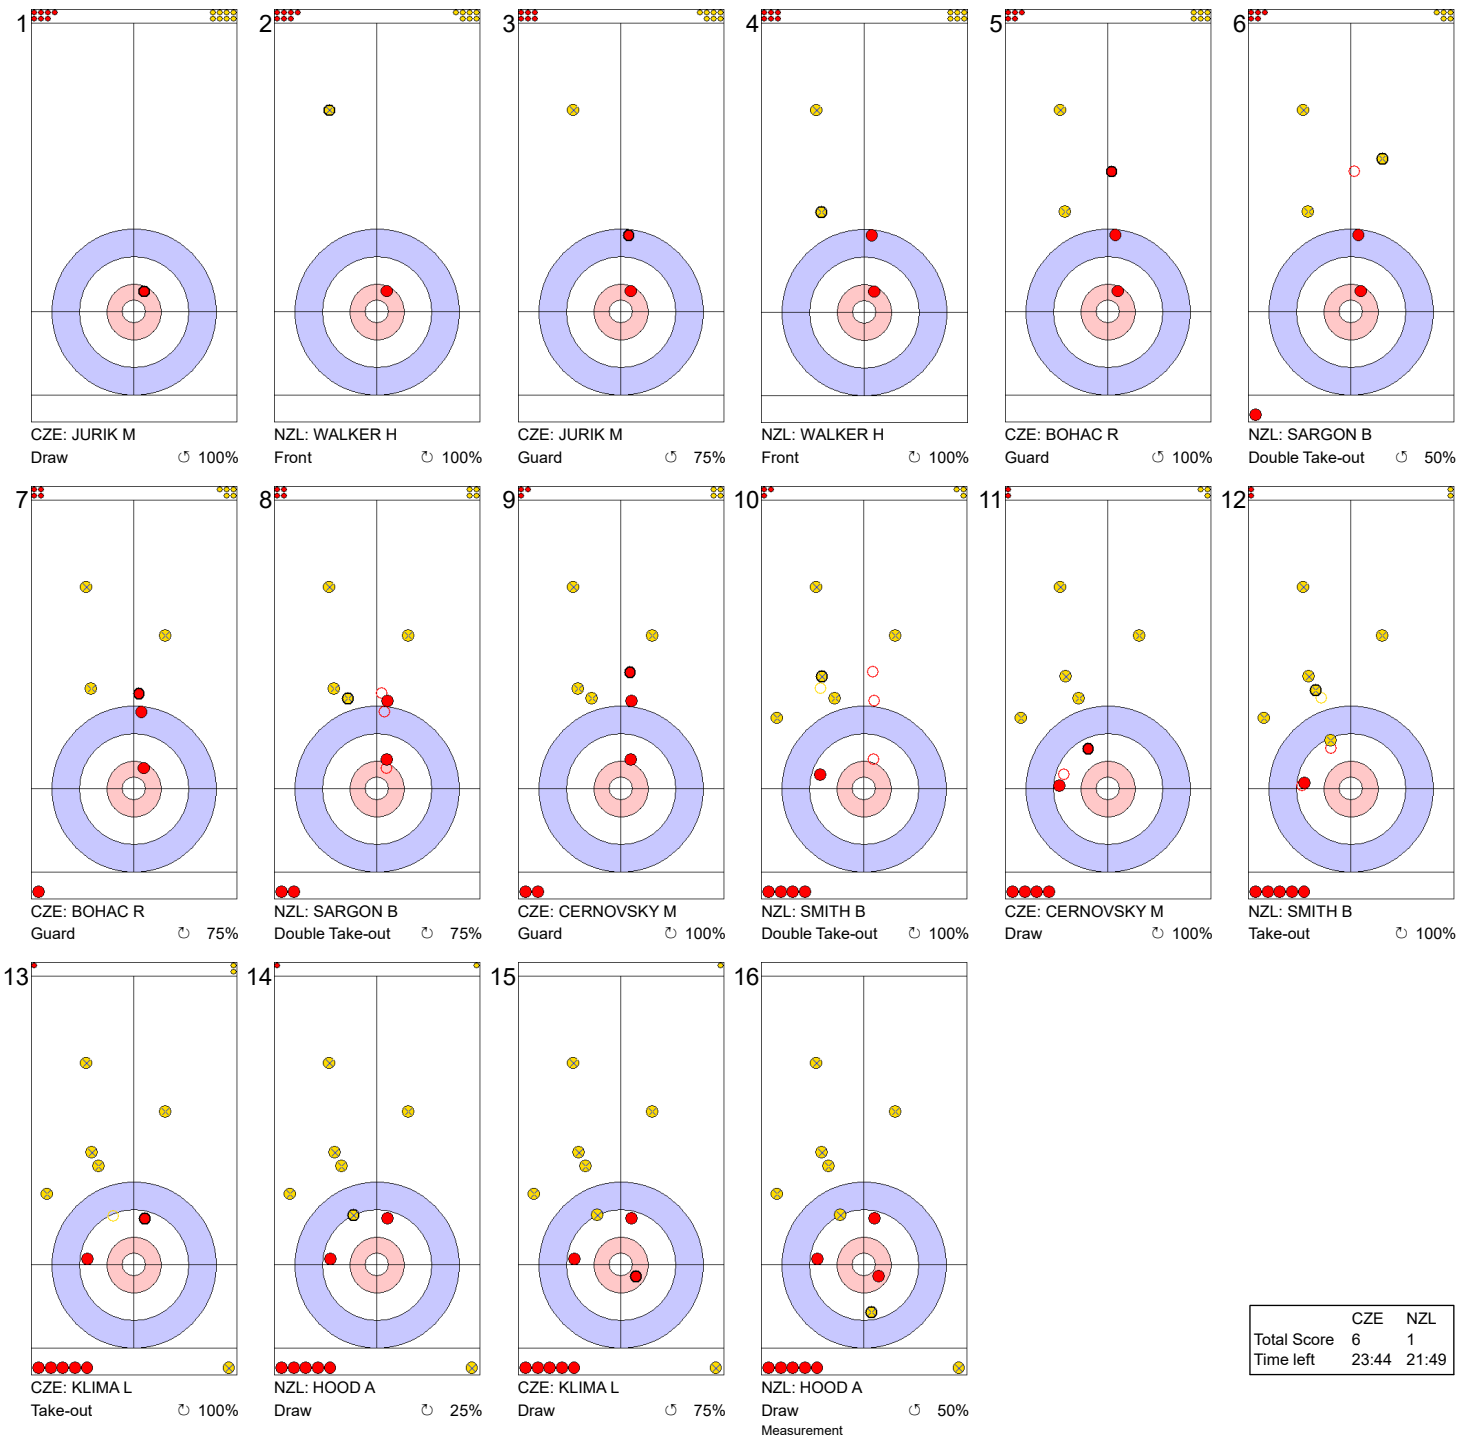

**Game - Shot by Shot**

**End 2**    ● **CZE - Czech Republic**    2 + 0 (this end) = 2    ● **NZL - New Zealand**    0 + 1 (this end) = 1

	CZE	NZL
Total Score	2	1
Time left	31:21	31:26

**Legend:**  
 ↻ Clockwise      ↺ Counter-clockwise      - Not considered

SAT 1 APR 2023  
 Start Time 19:00

Round Robin Session 2 - Sheet D

**Game - Shot by Shot**

**Legend:**  
 ↻ Clockwise      ↺ Counter-clockwise      - Not considered

SAT 1 APR 2023  
 Start Time 19:00

Round Robin Session 2 - Sheet D

**Game - Shot by Shot**

**End 4** ● **CZE - Czech Republic** 5 + 1 (this end) = 6      ● **NZL - New Zealand** 1 + 0 (this end) = 1

	CZE	NZL
Total Score	6	1
Time left	23:44	21:49

**Legend:**  
 ↻ Clockwise      ↺ Counter-clockwise      - Not considered

SAT 1 APR 2023  
 Start Time 19:00

Round Robin Session 2 - Sheet D

**Game - Shot by Shot**

**End 5** ● **CZE - Czech Republic 6 + 0 (this end) = 6** ● **NZL - New Zealand 1 + 0 (this end) = 1**

**Legend:**  
 ↻ Clockwise      ↺ Counter-clockwise      - Not considered