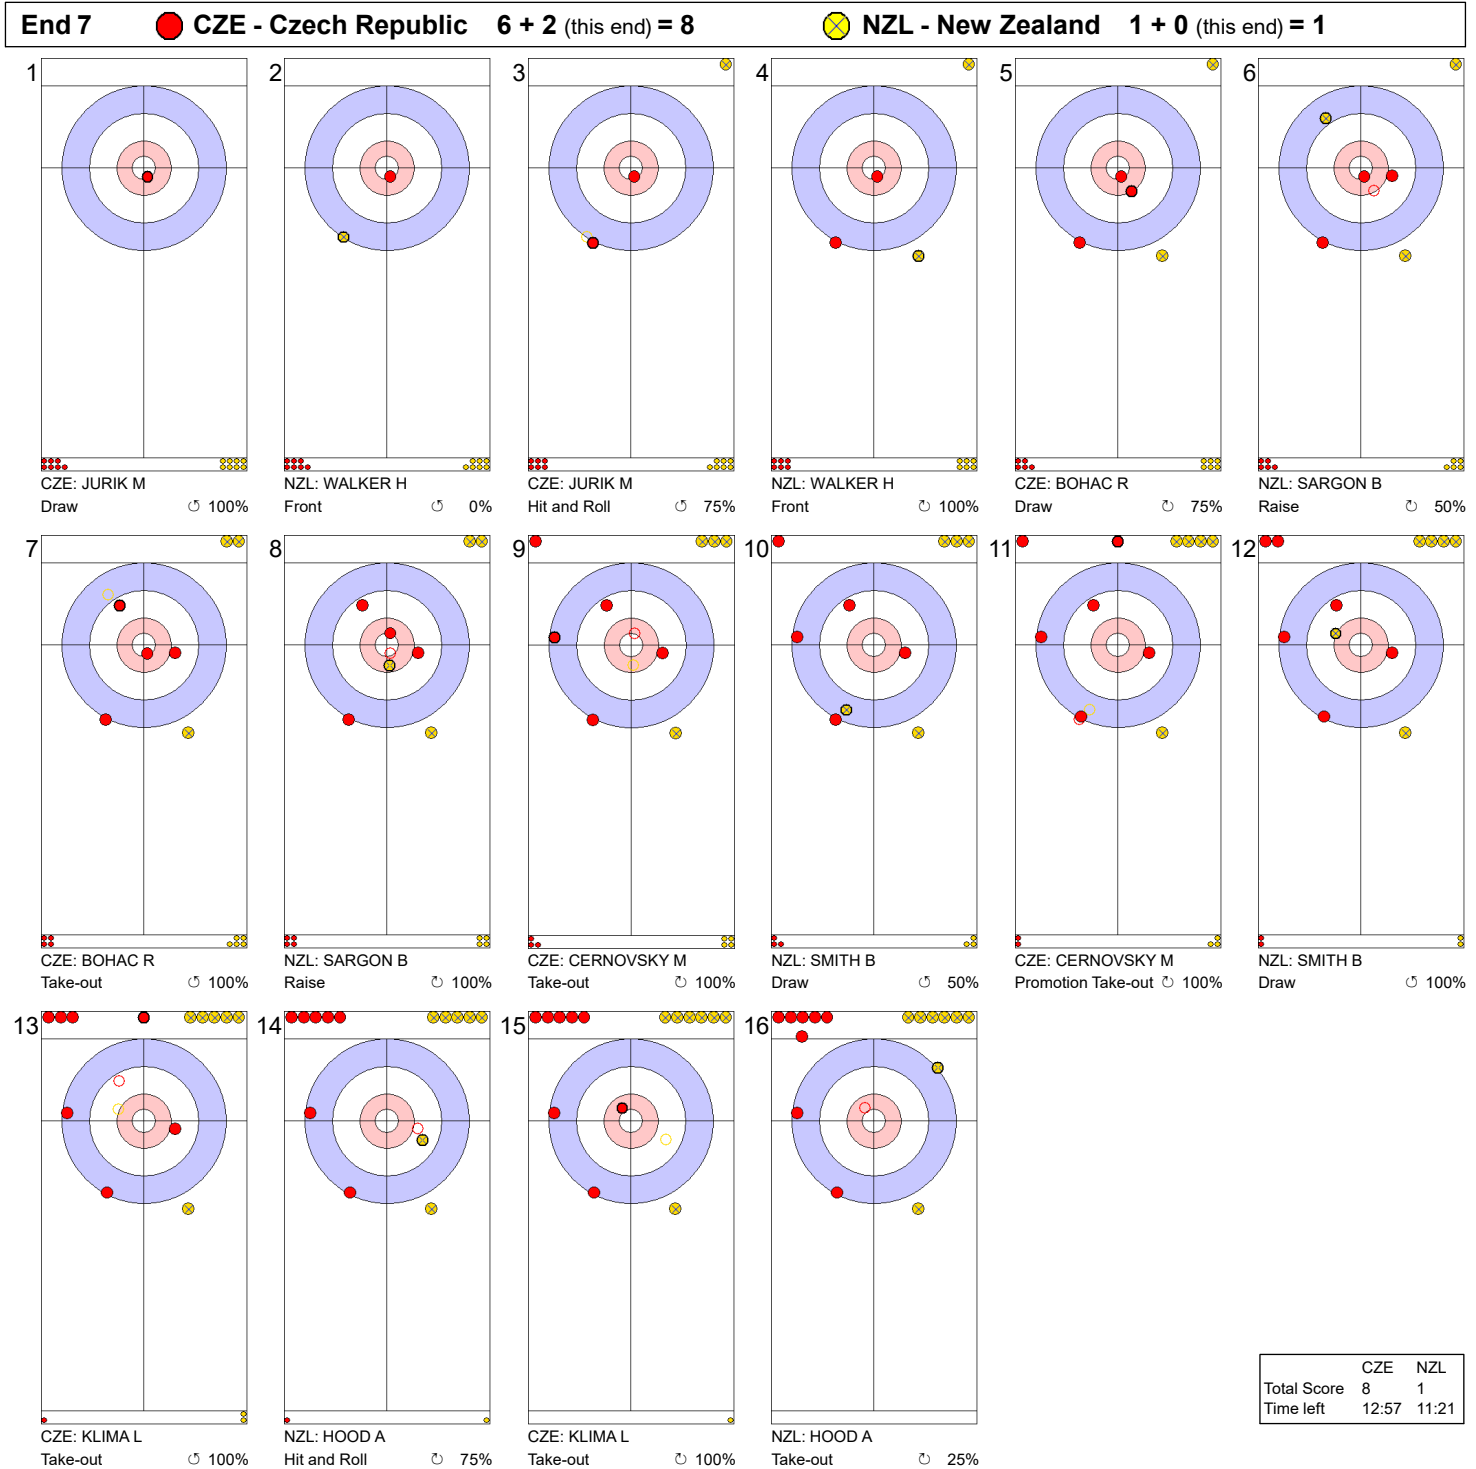

SAT 1 APR 2023  
 Start Time 19:00

Round Robin Session 2 - Sheet D

**Game - Shot by Shot**

**Legend:**  
 ↻ Clockwise      ↺ Counter-clockwise      - Not considered

SAT 1 APR 2023  
 Start Time 19:00

Round Robin Session 2 - Sheet D

SAT 1 APR 2023  
 Start Time 19:00

Round Robin Session 2 - Sheet D

**Game - Shot by Shot**

**End 5** ● **CZE - Czech Republic 6 + 0 (this end) = 6** ● **NZL - New Zealand 1 + 0 (this end) = 1**

**Legend:**  
 ↻ Clockwise      ↺ Counter-clockwise      - Not considered

SAT 1 APR 2023  
 Start Time 19:00

Round Robin Session 2 - Sheet D

**Game - Shot by Shot**

**End 6** ● **CZE - Czech Republic 6 + 0 (this end) = 6** ● **NZL - New Zealand 1 + 0 (this end) = 1**

	CZE	NZL
Total Score	6	1
Time left	16:54	15:06

**Legend:**  
 ↻ Clockwise      ↺ Counter-clockwise      - Not considered

SAT 1 APR 2023  
 Start Time 19:00

Round Robin Session 2 - Sheet D

**Game - Shot by Shot**

**Legend:**  
 ↻ Clockwise   ↺ Counter-clockwise   - Not considered