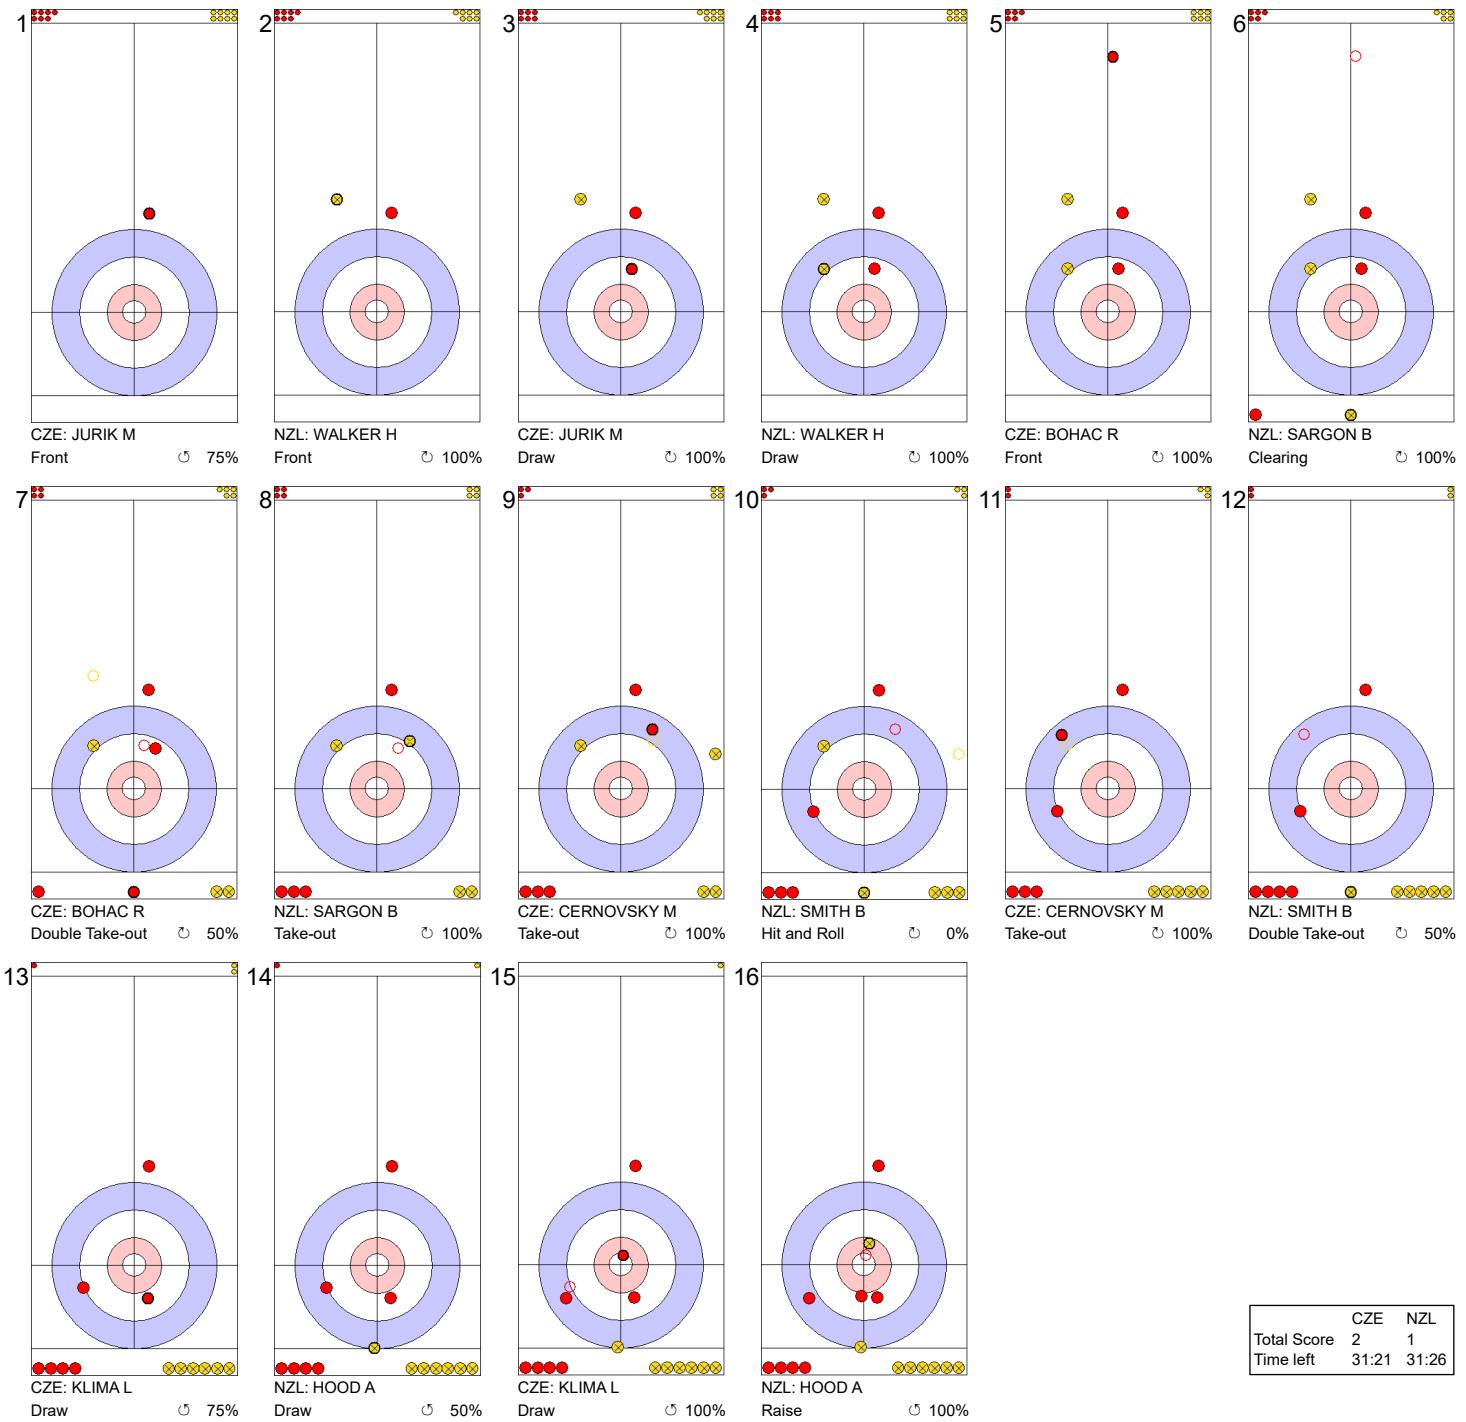

SAT 1 APR 2023  
 Start Time 19:00

Round Robin Session 2 - Sheet D

**Game - Shot by Shot**

**Legend:**  
 ↻ Clockwise      ↺ Counter-clockwise      - Not considered

SAT 1 APR 2023  
 Start Time 19:00

Round Robin Session 2 - Sheet D

**Game - Shot by Shot**

**End 2**    ● **CZE - Czech Republic**    2 + 0 (this end) = 2    ● **NZL - New Zealand**    0 + 1 (this end) = 1

	CZE	NZL
Total Score	2	1
Time left	31:21	31:26

**Legend:**  
 ↻ Clockwise      ↺ Counter-clockwise      - Not considered

**Game - Shot by Shot**

**End 4** ● **CZE - Czech Republic** 5 + 1 (this end) = 6      ● **NZL - New Zealand** 1 + 0 (this end) = 1

	CZE	NZL
Total Score	6	1
Time left	23:44	21:49

**Legend:**  
 ↻ Clockwise      ↺ Counter-clockwise      - Not considered