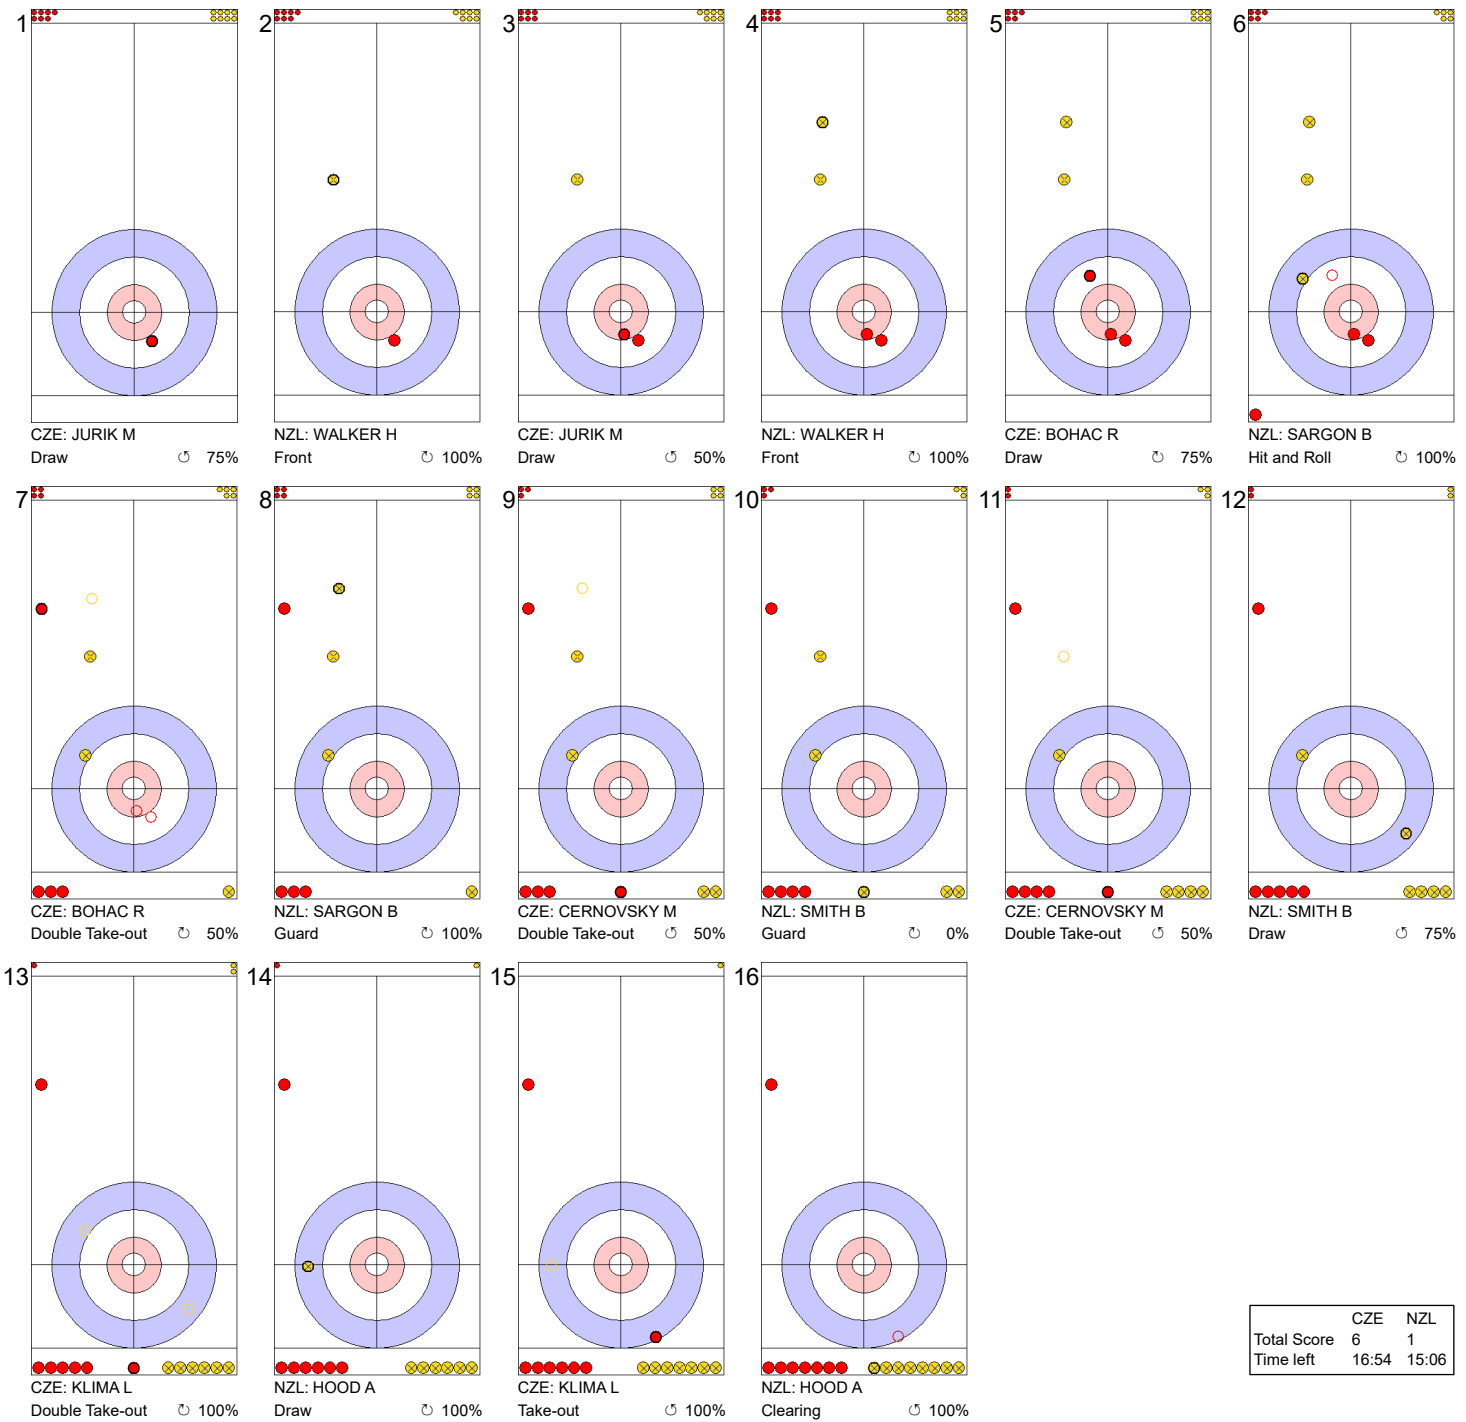

**Game - Shot by Shot**

**End 4** ● **CZE - Czech Republic** 5 + 1 (this end) = 6      ● **NZL - New Zealand** 1 + 0 (this end) = 1

	CZE	NZL
Total Score	6	1
Time left	23:44	21:49

**Legend:**  
 ↻ Clockwise      ↺ Counter-clockwise      - Not considered

SAT 1 APR 2023  
 Start Time 19:00

Round Robin Session 2 - Sheet D

**Game - Shot by Shot**

**End 5** ● **CZE - Czech Republic 6 + 0 (this end) = 6** ● **NZL - New Zealand 1 + 0 (this end) = 1**

**Legend:**  
 ↻ Clockwise      ↺ Counter-clockwise      - Not considered

SAT 1 APR 2023  
 Start Time 19:00

Round Robin Session 2 - Sheet D

**Game - Shot by Shot**

**End 6** ● **CZE - Czech Republic 6 + 0 (this end) = 6** ● **NZL - New Zealand 1 + 0 (this end) = 1**

	CZE	NZL
Total Score	6	1
Time left	16:54	15:06

**Legend:**  
 ↻ Clockwise      ↺ Counter-clockwise      - Not considered

SAT 1 APR 2023  
 Start Time 19:00

Round Robin Session 2 - Sheet D

**Game - Shot by Shot**

**Legend:**  
 ↻ Clockwise   ↺ Counter-clockwise   - Not considered