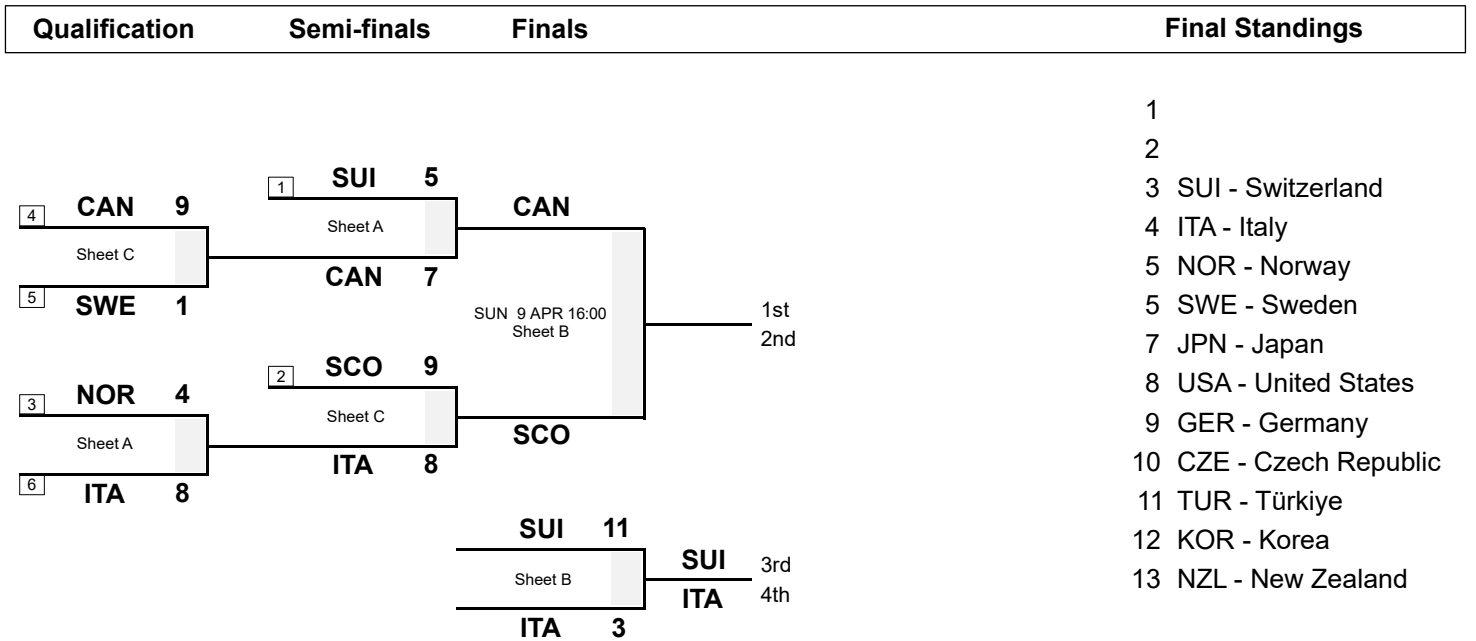

SUN 9 APR 2023
 Start Time 11:00

Bronze Medal Game

Session Results and Standings

Sheet	Game	Team	LSFE	1	2	3	4	5	6	7	8	9	10	Extra Ends	Total
B	15	ITA - Italy		0	0	0	0	0	2	0	1	X	X		3
	14	SUI - Switzerland	*	0	2	1	2	3	0	3	0	X	X		11

Play-offs Bracket

Attendance

Session: 3'663 Total: 70'356

Legend: LSFE(*) Last Stone First End X Unplayed/unfinished end due to concession
--