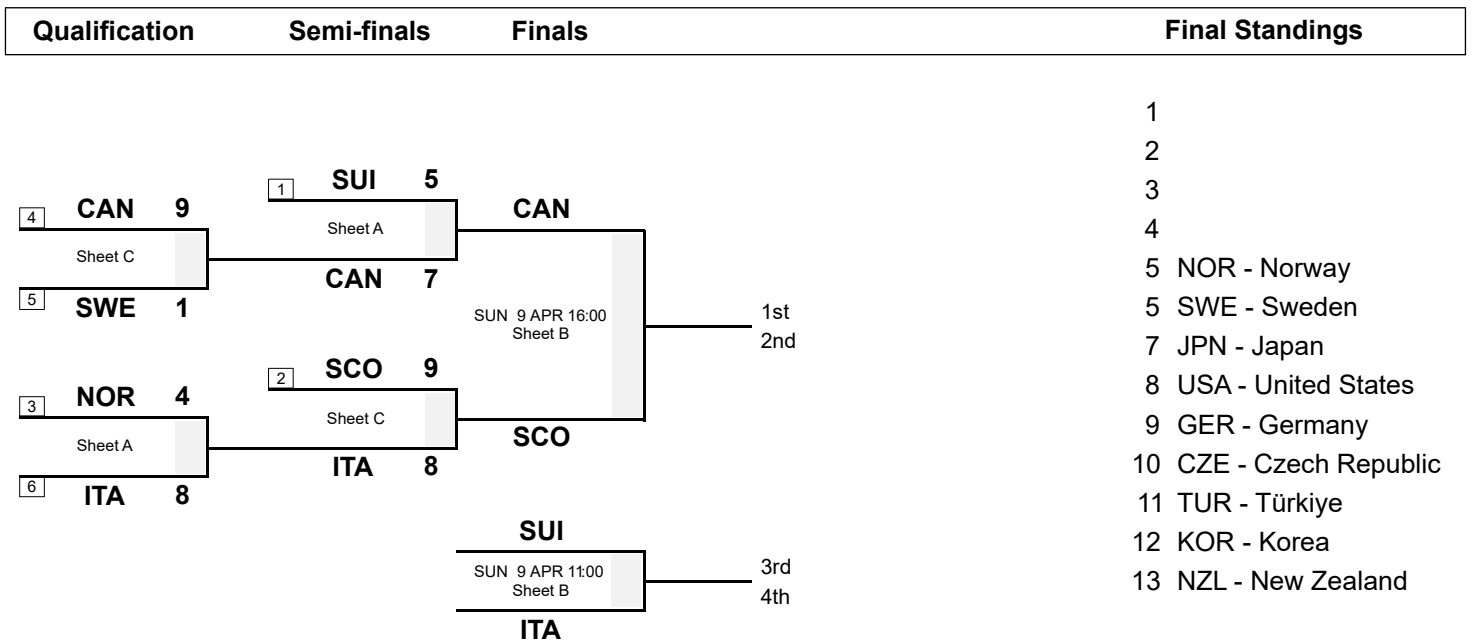

SAT 8 APR 2023  
 Start Time 19:00

**Semi-finals**

### Session Results and Standings

Sheet	Game	Team	LSFE	1	2	3	4	5	6	7	8	9	10	Extra Ends	Total
A	14	CAN - Canada		1	0	1	0	1	0	2	0	0	2		7
	13	SUI - Switzerland	*	0	1	0	1	0	1	0	2	0	0		5
C	14	ITA - Italy		0	2	0	2	0	1	0	1	0	2	0	8
	13	SCO - Scotland	*	1	0	1	0	2	0	2	0	2	0	1	9

### Play-offs Bracket

**Attendance**

Session: 4'446      Total: 66'693

**Legend:**  
 LSF(\*\*) Last Stone First End